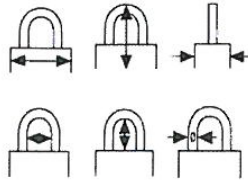

ABUS Heavy Duty Combination Padlock 158/65

Dimensions

63 / 116 / 26 mm

31 / 40 / 10 mm

Introducing the new ABUS 158/65 5 Dial Combination Padlock with the following important features;-

- 5 Dial Resettable Code with 99,999 Differs
- Double Bolted Hardened Steel Shackle
- Body made from Zinc Die Cast
- Combination change mechanism as per 158/50 & 40 with screw at bottom of body
- GPS Security Level 8
- Ideal for
 - Factory & Farm Gates
 - Warehouse Doors
 - Trailers
 - Containers
- Weight
 - Padlock 450 grams
 - Padlock in box 455 grams
 - Padlock in blister 460 grams