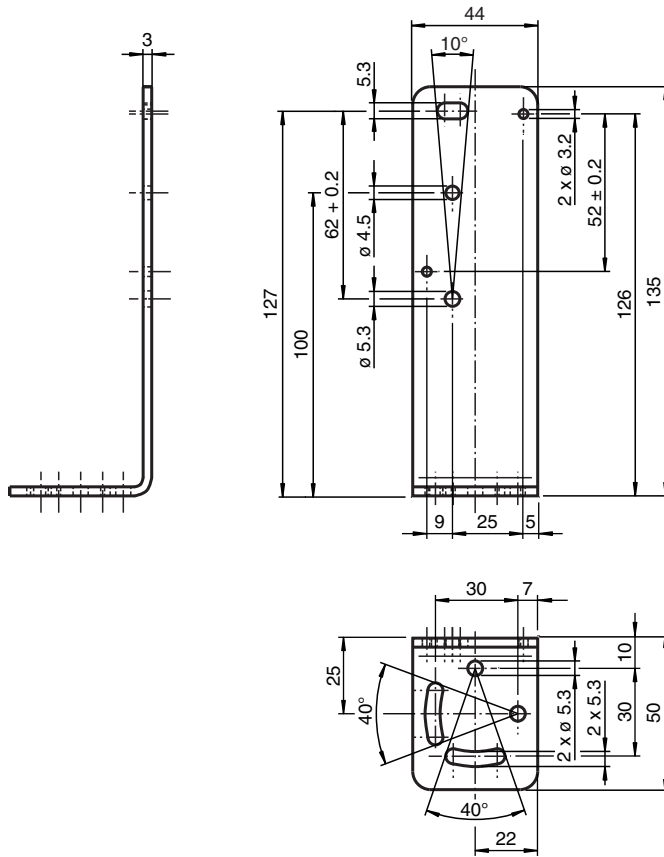

Mounting aid

OMH-22

- Mounting bracket
- Simple and fast mounting

Mounting bracket

Dimensions

Technical Data

Mechanical specifications	
Material	black anodized aluminum
Mass	approx. 180 g
Suitable series	
Series	RL23 RL28 RL29 RL32