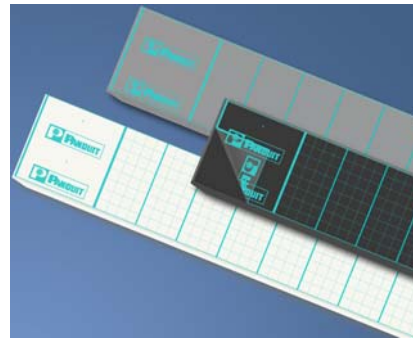

PANDUIT[®] PANDUCT[®] Protective Film for Duct Covers

PANDUIT[®] PANDUCT[®] Protective Film is available on select **PANDUCT[®]** Wiring Duct Covers. The film protects the duct covers from damage during the installation process. A grid provides a visual aid that assists the installer to make cuts quickly and easily in the field and provides space for writing notes using an indelible ink pen. The clear film peels away easily from the cover without leaving a sticky residue.

Product Characteristics:	Performance:		
Construction Backing: Low density polyethylene – clear ASTM D-1003 haze Adhesive: Water based acrylic Total thickness: 2.0 mil Melting point: >180° F	<u>Tensile Strength (psi)</u> MD 3100 TD 2700		<u>Test Method</u> ASTMD882 ASTMD882
	Elongation(%) MD 400 TD 570		ASTMD882 ASTMD882
Handling and storage: Dry room temperature. Remove protective film prior to service.			