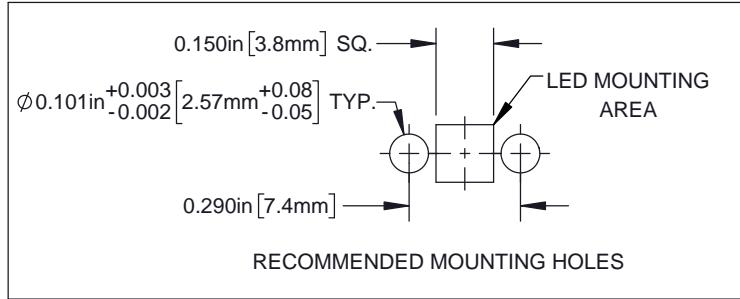

REVISIONS			
REV.	DESCRIPTION	DATE	APPROVED
A	Engineering Release	3/16/2018	M.C.

FLAT FACE LENS

DIMENSIONS ARE APPLICABLE TO BOTH LENS FACES UNLESS OTHERWISE NOTED