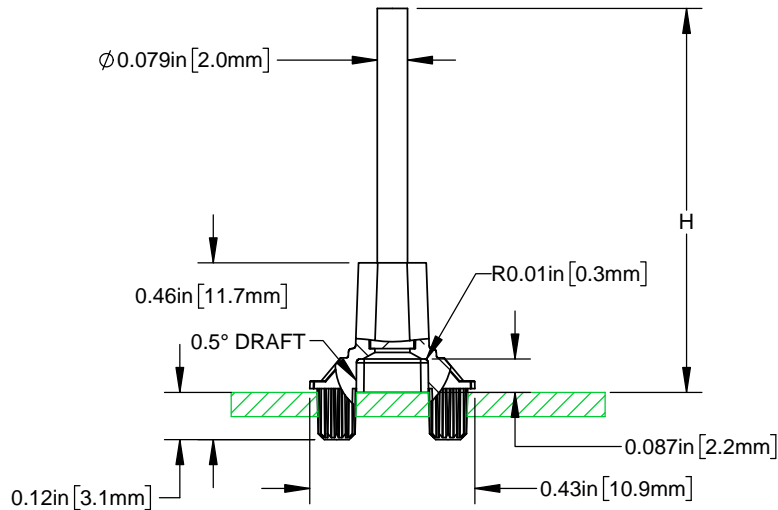

REVISIONS			
REV.	DESCRIPTION	DATE	APPROVED
A	Engineering Release	3/16/2018	M.C.

**FLAT FACE LENS**

DIMENSIONS ARE APPLICABLE TO BOTH LENS FACES UNLESS OTHERWISE NOTED

**DOME FACE LENS**

PART NUMBER CONFIGURATION (SEE PAGE 2, TABLES A & B)

STANDARD TOLERANCE (UNLESS OTHERWISE SPECIFIED)		 4 THOMAS, IRVINE, CA. 92618 TEL: (949) 951-8808 FAX: (949) 951-3974	
DECIMALS	ANGULAR		
.X ± .1	X° ± 1°	<b>TITLE:</b> BIVAR LIGHT PIPE SYSTEM, VERTICAL, 2MM, SINGLE STATION	
.XX ± .01			
.XXX ± .005		<b>PART NO:</b> LPV2-XXXXXP	<b>REVISION:</b> A
DESIGNED: K. BARON	DATE: 03/16/18	<b>CAGE CODE:</b> 32559	
REVISD: N/A	DATE: N/A	<b>SCALE:</b> 2:1	
CHECKED: TD. NGUYEN	DATE: 03/16/18	<b>SHEET # 1 OF 2</b>	

CAD GENERATED DOCUMENT, DO NOT MEASURE DRAWING

REVISIONS			
REV.	DESCRIPTION	DATE	APPROVED
	See Sheet 1		

**STANDARD ORDERING INFORMATION**

TABLE A - FLAT FACE LENS	
PART NO.	H ±.01
LPV2-0350FP	0.350 [8.9mm]
LPV2-0400FP	0.400 [10.2mm]
LPV2-0450FP	0.450 [11.4mm]
LPV2-0500FP	0.500 [12.7mm]
LPV2-0550FP	0.550 [14.0mm]
LPV2-0600FP	0.600 [15.2mm]
LPV2-0750FP	0.750 [19.1mm]
LPV2-1000FP	1.000 [25.4mm]
LPV2-1250FP	1.250 [31.8mm]
LPV2-1500FP	1.500 [38.1mm]
LPV2-1750FP	1.750 [44.5mm]
LPV2-2000FP	2.000 [50.8mm]

TABLE B - DOME FACE LENS	
PART NO.	H ±.01
LPV2-0350DP	0.350 [8.9mm]
LPV2-0400DP	0.400 [10.2mm]
LPV2-0450DP	0.450 [11.4mm]
LPV2-0500DP	0.500 [12.7mm]
LPV2-0550DP	0.550 [14.0mm]
LPV2-0600DP	0.600 [15.2mm]
LPV2-0750DP	0.750 [19.1mm]
LPV2-1000DP	1.000 [25.4mm]
LPV2-1250DP	1.250 [31.8mm]
LPV2-1500DP	1.500 [38.1mm]
LPV2-1750DP	1.750 [44.5mm]
LPV2-2000DP	2.000 [50.8mm]