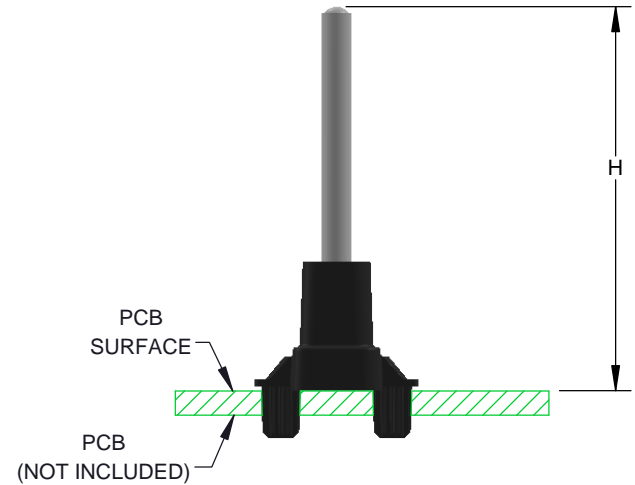

REVISIONS			
REV.	DESCRIPTION	DATE	APPROVED
A	Engineering Release	3/16/2018	M.C.

**FLAT FACE LENS**

DIMENSIONS ARE APPLICABLE TO BOTH LENS FACES UNLESS OTHERWISE NOTED

**DOME FACE LENS**

PART NUMBER CONFIGURATION (SEE PAGE 2, TABLES A & B)

STANDARD TOLERANCE (UNLESS OTHERWISE SPECIFIED)		 4 THOMAS, IRVINE, CA. 92618 TEL: (949) 951-8808 FAX: (949) 951-3974	
DECIMALS	ANGULAR		
.X ± .1	X° ± 1°	<b>TITLE:</b> BIVAR LIGHT PIPE SYSTEM, VERTICAL, 2MM, SINGLE STATION	
.XX ± .01			
.XXX ± .005		<b>PART NO:</b> LPV2-XXXXXP	<b>REVISION:</b> A
DESIGNED: K. BARON	DATE: 03/16/18	<b>CAGE CODE:</b> 32559	
REVISD: N/A	DATE: N/A	<b>SCALE:</b> 2:1	
CHECKED: TD. NGUYEN	DATE: 03/16/18	<b>SHEET # 1 OF 2</b>	

CAD GENERATED DOCUMENT, DO NOT MEASURE DRAWING

REVISIONS			
REV.	DESCRIPTION	DATE	APPROVED
	See Sheet 1		

**STANDARD ORDERING INFORMATION**

TABLE A - FLAT FACE LENS	
PART NO.	H ±.01
LPV2-0350FP	0.350 [8.9mm]
LPV2-0400FP	0.400 [10.2mm]
LPV2-0450FP	0.450 [11.4mm]
LPV2-0500FP	0.500 [12.7mm]
LPV2-0550FP	0.550 [14.0mm]
LPV2-0600FP	0.600 [15.2mm]
LPV2-0750FP	0.750 [19.1mm]
LPV2-1000FP	1.000 [25.4mm]
LPV2-1250FP	1.250 [31.8mm]
LPV2-1500FP	1.500 [38.1mm]
LPV2-1750FP	1.750 [44.5mm]
LPV2-2000FP	2.000 [50.8mm]

TABLE B - DOME FACE LENS	
PART NO.	H ±.01
LPV2-0350DP	0.350 [8.9mm]
LPV2-0400DP	0.400 [10.2mm]
LPV2-0450DP	0.450 [11.4mm]
LPV2-0500DP	0.500 [12.7mm]
LPV2-0550DP	0.550 [14.0mm]
LPV2-0600DP	0.600 [15.2mm]
LPV2-0750DP	0.750 [19.1mm]
LPV2-1000DP	1.000 [25.4mm]
LPV2-1250DP	1.250 [31.8mm]
LPV2-1500DP	1.500 [38.1mm]
LPV2-1750DP	1.750 [44.5mm]
LPV2-2000DP	2.000 [50.8mm]