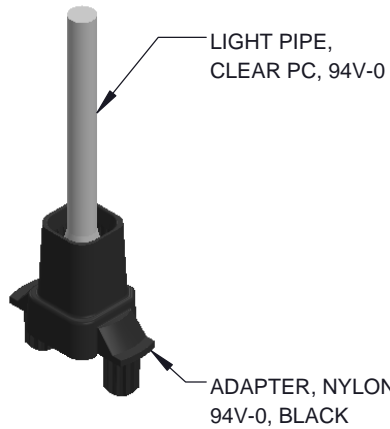

REVISIONS			
REV.	DESCRIPTION	DATE	APPROVED
A	Engineering Release	3/16/2018	M.C.

**FLAT FACE LENS**

DIMENSIONS ARE APPLICABLE TO BOTH LENS FACES UNLESS OTHERWISE NOTED

**DOME FACE LENS**

PART NUMBER CONFIGURATION (SEE PAGE 2, TABLES A & B)

STANDARD TOLERANCE (UNLESS OTHERWISE SPECIFIED)		 4 THOMAS, IRVINE, CA. 92618 TEL: (949) 951-8808 FAX: (949) 951-3974	
DECIMALS	ANGULAR		
.X ± .1	X° ± 1°	<b>TITLE:</b> BIVAR LIGHT PIPE SYSTEM, VERTICAL, 2MM, SINGLE STATION	
.XX ± .01			
.XXX ± .005		<b>PART NO:</b> LPV2-XXXXXP	<b>REVISION:</b> A
DESIGNED: K. BARON	DATE: 03/16/18	<b>CAGE CODE:</b> 32559	
REVISD: N/A	DATE: N/A	<b>SCALE:</b> 2:1	
CHECKED: TD. NGUYEN	DATE: 03/16/18	<b>SHEET # 1 OF 2</b>	

CAD GENERATED DOCUMENT, DO NOT MEASURE DRAWING

REVISIONS			
REV.	DESCRIPTION	DATE	APPROVED
	See Sheet 1		

**STANDARD ORDERING INFORMATION**

TABLE A - FLAT FACE LENS	
PART NO.	H ±.01
LPV2-0350FP	0.350 [8.9mm]
LPV2-0400FP	0.400 [10.2mm]
LPV2-0450FP	0.450 [11.4mm]
LPV2-0500FP	0.500 [12.7mm]
LPV2-0550FP	0.550 [14.0mm]
LPV2-0600FP	0.600 [15.2mm]
LPV2-0750FP	0.750 [19.1mm]
LPV2-1000FP	1.000 [25.4mm]
LPV2-1250FP	1.250 [31.8mm]
LPV2-1500FP	1.500 [38.1mm]
LPV2-1750FP	1.750 [44.5mm]
LPV2-2000FP	2.000 [50.8mm]

TABLE B - DOME FACE LENS	
PART NO.	H ±.01
LPV2-0350DP	0.350 [8.9mm]
LPV2-0400DP	0.400 [10.2mm]
LPV2-0450DP	0.450 [11.4mm]
LPV2-0500DP	0.500 [12.7mm]
LPV2-0550DP	0.550 [14.0mm]
LPV2-0600DP	0.600 [15.2mm]
LPV2-0750DP	0.750 [19.1mm]
LPV2-1000DP	1.000 [25.4mm]
LPV2-1250DP	1.250 [31.8mm]
LPV2-1500DP	1.500 [38.1mm]
LPV2-1750DP	1.750 [44.5mm]
LPV2-2000DP	2.000 [50.8mm]