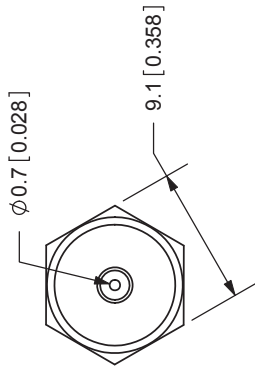

REV.	DESCRIPTION	DATE
A	NEW DRAWING	5/15/2006

TOLERANCE:
 X.X ±0.2mm
 X.XX ±0.1mm
 X.XXX ±0.05mm

CUI INC

20050 SW 112th Ave.
 Tualatin, OR 97062
 Phone: 503-612-2300
 800-275-4899
 Fax: 503-612-2383
 Website: www.cui.com

SPECIFICATIONS:
 RATING: 16V DC @ 3A
 OPERATING TEMP: 0° ~ +40°C

COVER	PVC	PLATING	Black Color
PIN	Phosphor Bronze		Nickel
BARREL	Brass		Nickel
TERMINALS	Brass		Nickel
TIP INSULATOR	POM		Yellow Color
TITLE: DC POWER PLUG		REV:	A
PART NO: PP-012		UNITS:	MM [INCHES]
DRAWN BY: ZRJ		APPROVED BY:	
SCALE:		2:1	