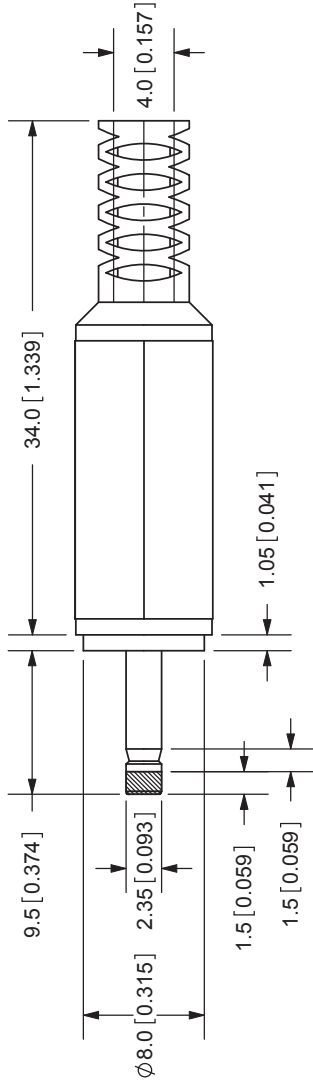

REV.	DESCRIPTION	DATE
A	NEW DRAWING	5/15/2006

TOLERANCE:
 X.X ±0.2mm
 X.XX ±0.1mm
 X.XXX ±0.05mm

CUI INC

20050 SW 112th Ave.
 Tualatin, OR 97062
 Phone: 503-612-2300
 800-275-4899
 Fax: 503-612-2383
 Website: www.cui.com

SPECIFICATIONS:
 RATING: 16V DC @ 3A
 OPERATING TEMP: 0° ~ +40°C

COVER	PVC	PLATING	Black Color
PIN	Phosphor Bronze		Nickel
BARREL	Brass		Nickel
TERMINALS	Brass		Nickel
TIP INSULATOR	POM		Yellow Color
TITLE: DC POWER PLUG		REV:	A
PART NO: PP-012		UNITS:	MM [INCHES]
DRAWN BY: ZRJ		APPROVED BY:	
SCALE:		2:1	