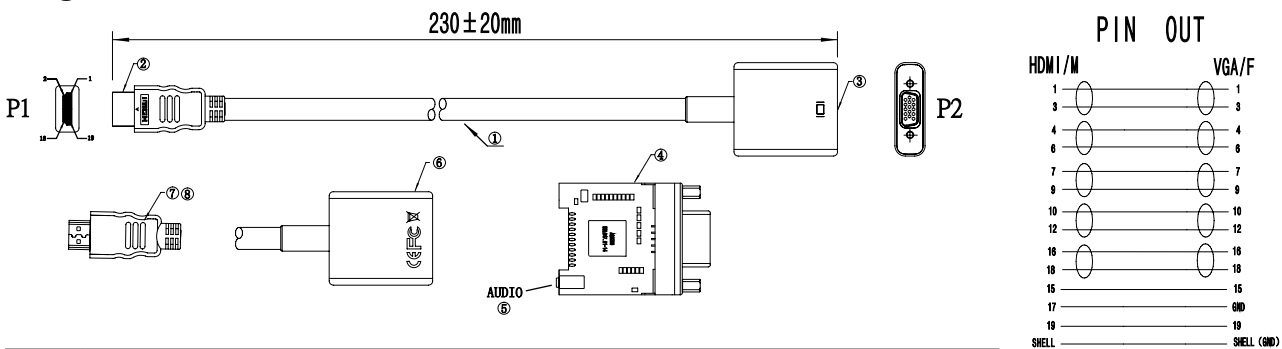

Connector Adapter HDMI Plug to VGA Receptacle

pro-SIGNAL

RoHS
Compliant

Description

Converts an HDMI digital signal into a VGA analogue signal for use with VGA displays. The adaptor also has a 3.5mm stereo socket for sound output ideal for external speakers.

Specifications

Connector A	: HDMI Plug
Connector B	: VGA Receptacle
Conduction Impedance	: 5Ω
Insulation Impedance	: 10Ω Min. (DC300V/10MΩ)

Diagram

Item	Description
1	32AWG (1/02BC×1P+AL)×4+32AWG (1/0.2BC)×5C+AL+D+B OD:5.5±0.2mm Black
2	HDMI Male Gold Plating
3	VGA Female Nickel Plating
4	IC:AG6201
5	Audio Female+Nickel Plating
6	Shell, ABS/Black
7	PE White diaphanous
8	45P PVC Colour-Black