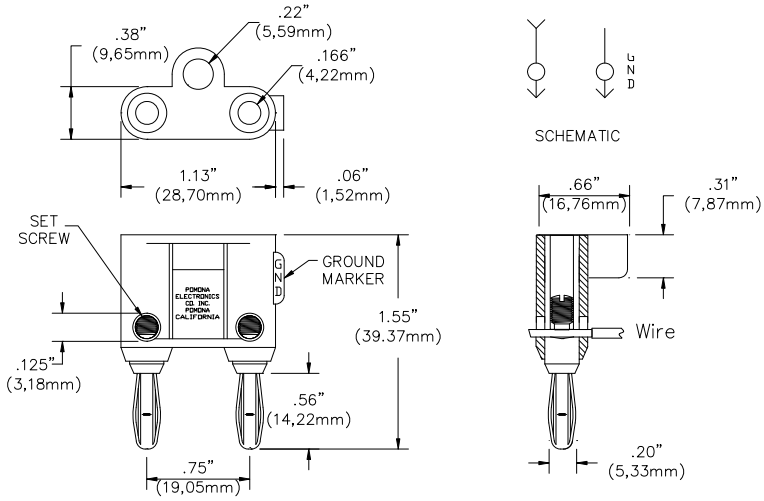

Model MDP, 4892, & 4898

Stackable Double Banana Plug with Cable Guide

Model MDP, 4892, 4898
Stackable Double Banana Plug with Cable Guide

USA: Sales: 800-490-2361
 Technical Support: technicalsupport@pomonaest.com
 Fax: 425-446-5844
Europe: 31-(0) 40 2675 150 **International:** 425-446-5500
Where to Buy: www.pomonaelectronics.com

All dimensions are in inches. Tolerances (except noted): .xx = ±.02" (.51 mm), .xxx = ±.005" (.127 mm). All specifications are to the latest revisions. Specifications are subject to change without notice. Registered trademarks are the property of their respective companies.