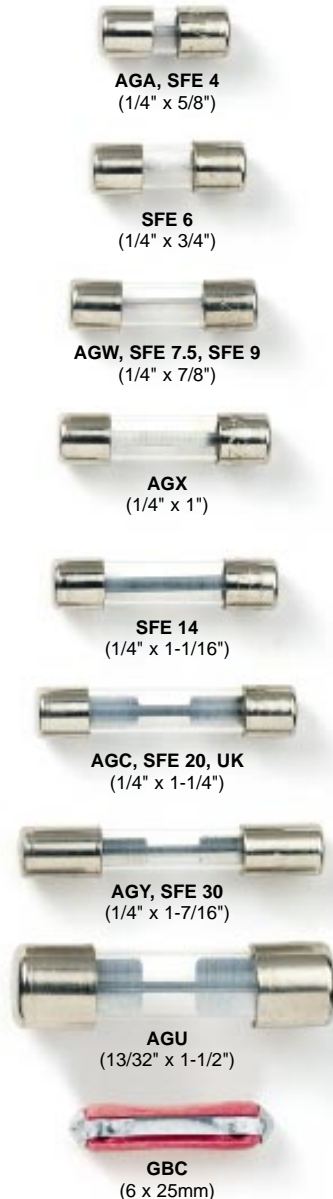

AG Fuses

Originally stood for "all glass." The automotive industry uses the "AG" prefix (AGC, AGW) for most glass fuses. They vary in length, diameter and amperage rating.

Voltage Rating: 32V AC/DC

SFE Fuses

Glass fuses designed to specifications set by the Society of Fuse Engineers. All are 1/4 inch in diameter, but vary in length according to the ampere rating to ensure accurate fuse replacement. Both AG and SFE fuses were designed into North American vehicles prior to 1981. Glass fuses are also used for auto accessory applications.

Voltage Rating: 32V AC/DC

GBC Fuses

A ceramic type, torpedo shaped fuse that can be currently found in many European cars. Consisting of a heat resistant body, the fuse element stretches over the exterior of the body from end to end. The body varies in color to assist in proper replacement.

Voltage Rating: 32V AC/DC

Glass/Ceramic Fuses

US & Canadian Boxed No.	US Carded No.	Canadian Carded No.
AGA (1AG)		
AGA 1	AGA 1 BP	AGA 1 CABP
AGA 1.5	AGA 1.5 BP	AGA 1.5 CABP
AGA 2	AGA 2 BP	AGA 2 CABP
AGA 2.5	AGA 2.5 BP	AGA 2.5 CABP
AGA 3	AGA 3 BP	AGA 3 CABP
AGA 5	AGA 5 BP	AGA 5 CABP
AGA 6	AGA 6 BP	AGA 6 CABP
AGA 7.5	AGA 7.5 BP	AGA 7.5 CABP
AGA 10	AGA 10 BP	AGA 10 CABP
AGA 15	AGA 15 BP	AGA 15 CABP
AGA 20	AGA 20 BP	AGA 20 CABP
AGA 25	AGA 25 BP	AGA 25 CABP
AGA 30	AGA 30 BP	AGA 30 CABP
AGC (3AG)		
AGC .5	AGC .5 BP	AGC .5 CABP
AGC 1	AGC 1 BP	AGC 1 CABP
AGC 1.5	AGC 1.5 BP	AGC 1.5 CABP
AGC 2	AGC 2 BP	AGC 2 CABP
AGC 2.5	AGC 2.5 BP	AGC 2.5 CABP
AGC 3	AGC 3 BP	AGC 3 CABP
AGC 4	AGC 4 BP	AGC 4 CABP
AGC 5	AGC 5 BP	AGC 5 CABP
AGC 6	AGC 6 BP	AGC 6 CABP
AGC 7.5	AGC 7.5 BP	AGC 7.5 CABP
AGC 8	AGC 8 BP	AGC 8 CABP
AGC 10	AGC 10 BP	AGC 10 CABP
AGC 15	AGC 15 BP	AGC 15 CABP
AGC 20	AGC 20 BP	AGC 20 CABP
AGC 25	AGC 25 BP	AGC 25 CABP
AGC 30	AGC 30 BP	AGC 30 CABP
AGC 35	AGC 35 BP	AGC 35 CABP
AGU (5AG)		
AGU 1	N/A	N/A
AGU 2	N/A	N/A
AGU 3	N/A	N/A
AGU 4	N/A	N/A
AGU 5	N/A	N/A
AGU 10	N/A	N/A
AGU 15	N/A	N/A
AGU 20	N/A	N/A
AGU 25	N/A	N/A
AGU 30	N/A	N/A
AGU 35	N/A	N/A
AGU 40	N/A	N/A
AGU 50	N/A	N/A
AGU 60	N/A	N/A
AGW (7AG)		
AGW 1	AGW 1 BP	AGW 1 CABP
AGW 1.5	AGW 1.5 BP	AGW 1.5 CABP
AGW 2.5	AGW 2.5 BP	AGW 2.5 CABP
AGW 3	AGW 3 BP	AGW 3 CABP
AGW 4	AGW 4 BP	AGW 4 CABP
AGW 5	AGW 5 BP	AGW 5 CABP
AGW 6	AGW 6 BP	AGW 6 CABP
AGW 15	AGW 15 BP	AGW 15 CABP
AGW 20	AGW 20 BP	AGW 20 CABP
AGW 30	AGW 30 BP	AGW 30 CABP
AGX (8AG)		
AGX 2	AGX 2 BP	AGX 2 CABP
AGX 3	AGX 3 BP	AGX 3 CABP
AGX 20	AGX 20 BP	AGX 20 CABP
AGX 25	AGX 25 BP	AGX 25 CABP
AGX 30	AGX 30 BP	AGX 30 CABP
AGY (9AG)		
AGY 50	N/A	N/A
GBC (Ceramic)		
GBC 5 (Yellow)	GBC 5 BP	GBC 5 CABP
GBC 8 (White)	GBC 8 BP	GBC 8 CABP
GBC 16 (Red)	GBC 16 BP	GBC 16 CABP
GBC 25 (Blue)	GBC 25 BP	GBC 25 CABP
SFE		
SFE 4	SFE 4 BP	SFE 4 CABP
SFE 6	SFE 6 BP	SFE 6 CABP
SFE 7.5	SFE 7.5 BP	SFE 7.5 CABP
SFE 9	SFE 9 BP	SFE 9 CABP
SFE 14	SFE 14 BP	SFE 14 CABP
SFE 20	SFE 20 BP	SFE 20 CABP
SFE 30	SFE 30 BP	SFE 30 CABP
UK		
UK 35	UK 35 BP	UK 35 CABP
UK 50	UK 50 BP	UK 50 CABP