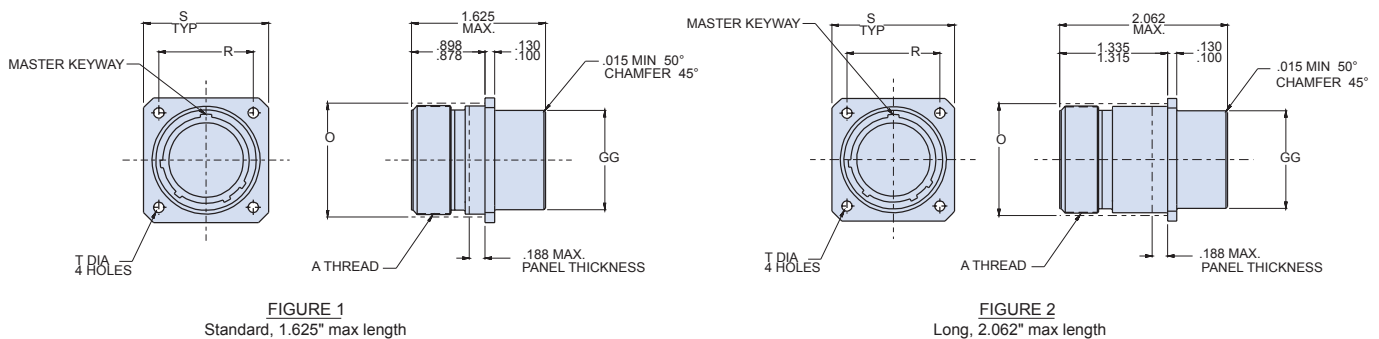

M28840/12 Box Mount Receptacle Connector

MIL-DTL
28840

Designator	N Diameter Max	O Reference Mating Hole	R True Position Centerline to Centerline	S	T	GG Diameter Max.
A (11)	.750 (19.05)	.812 (20.62)	.750 (19.05)	1.043 (26.49) 1.003 (25.48)	.130 (3.30) .115 (2.92)	.758 (19.25)
B (13)	.875 (22.22)	.937 (23.80)	.843 (21.41)	1.158 (29.41) 1.118 (28.40)		.880 (22.35)
C (15)	1.062 (26.97)	1.124 (28.55)	.968 (24.59)	1.278 (32.46) 1.238 (31.45)		1.005 (25.53)
D (17)	1.125 (28.58)	1.187 (30.15)	1.015 (25.78)	1.403 (35.64) 1.363 (34.62)		1.130 (28.70)
E (19)	1.312 (33.32)	1.374 (34.90)	1.140 (28.96)	1.528 (38.81) 1.488 (37.80)		1.255 (31.88)
F (23)	1.500 (38.10)	1.562 (39.67)	1.281 (32.54)	1.738 (44.15) 1.698 (43.13)		1.443 (36.65)
G (25)	1.625 (41.28)	1.687 (42.85)	1.392 (35.36)	1.838 (46.69) 1.798 (45.67)	.157 (3.99) .142 (3.61)	1.567 (39.80)
H (29)	1.812 (46.02)	1.874 (47.60)	1.568 (39.83)	2.158 (54.81) 2.118 (53.80)		1.880 (47.75)
J (33)	2.000 (50.80)	2.062 (52.37)	1.734 (44.04)	2.343 (59.64) 2.308 (58.62)		2.067 (52.50)