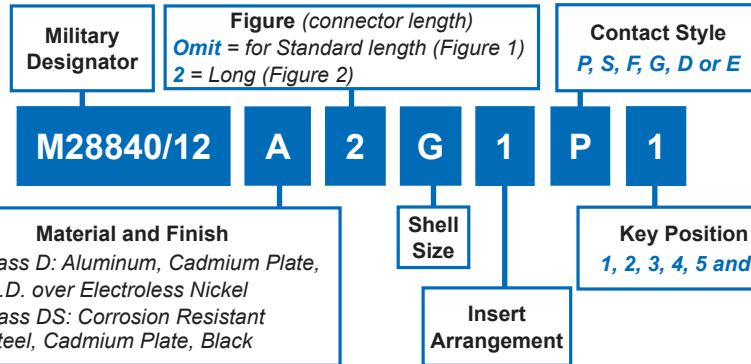

M28840/12 Box Mount Receptacle Connector

MIL-DTL
28840

Designator	N Diameter Max	O Reference Mating Hole	R True Position Centerline to Centerline	S	T	GG Diameter Max.
A (11)	.750 (19.05)	.812 (20.62)	.750 (19.05)	1.043 (26.49) 1.003 (25.48)	.130 (3.30) .115 (2.92)	.758 (19.25)
B (13)	.875 (22.22)	.937 (23.80)	.843 (21.41)	1.158 (29.41) 1.118 (28.40)		.880 (22.35)
C (15)	1.062 (26.97)	1.124 (28.55)	.968 (24.59)	1.278 (32.46) 1.238 (31.45)		1.005 (25.53)
D (17)	1.125 (28.58)	1.187 (30.15)	1.015 (25.78)	1.403 (35.64) 1.363 (34.62)		1.130 (28.70)
E (19)	1.312 (33.32)	1.374 (34.90)	1.140 (28.96)	1.528 (38.81) 1.488 (37.80)		1.255 (31.88)
F (23)	1.500 (38.10)	1.562 (39.67)	1.281 (32.54)	1.738 (44.15) 1.698 (43.13)		1.443 (36.65)
G (25)	1.625 (41.28)	1.687 (42.85)	1.392 (35.36)	1.838 (46.69) 1.798 (45.67)	.157 (3.99) .142 (3.61)	1.567 (39.80)
H (29)	1.812 (46.02)	1.874 (47.60)	1.568 (39.83)	2.158 (54.81) 2.118 (53.80)		1.880 (47.75)
J (33)	2.000 (50.80)	2.062 (52.37)	1.734 (44.04)	2.343 (59.64) 2.308 (58.62)		2.067 (52.50)