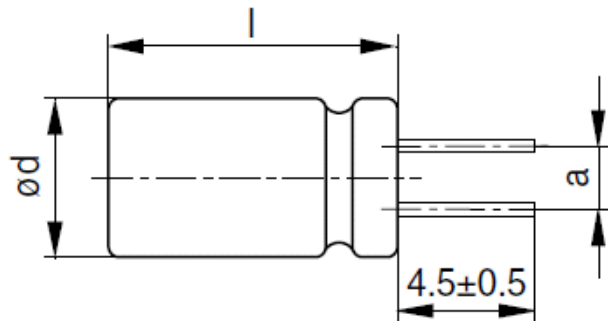

Cut leads

Last 3 digits of ordering code: 002

KAL1086-R