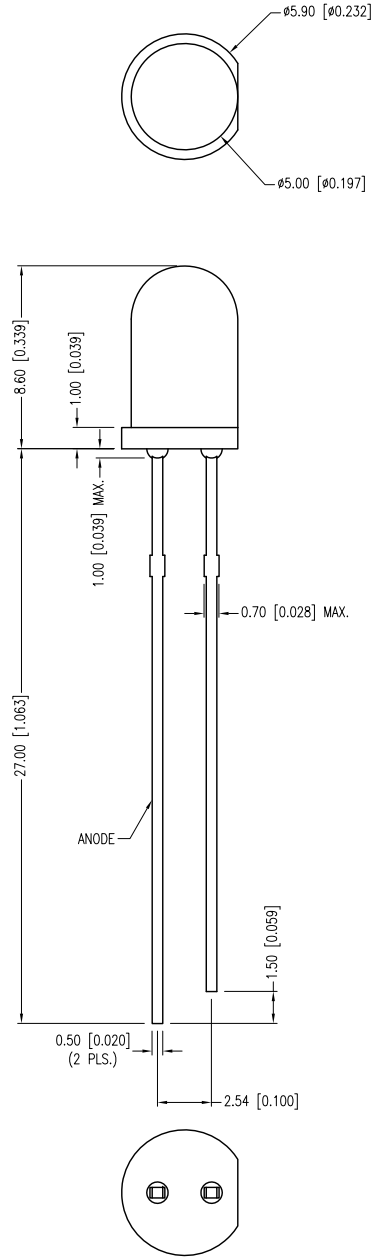

PART NUMBER	SSL-LX5093PC	REV.	A
DATE	E.C.N. NUMBER AND REVISION COMMENTS		REV.
09.04.12	E.C.N. #10BRDR. & REDRAWN.		A

PARAMETER	MIN	TYP	MAX	UNITS	TEST COND
PEAK WAVELENGTH		-		nm	
FORWARD VOLTAGE		3.2	4.0	Vf	If=20mA
REVERSE VOLTAGE	5.0			Vr	Ir=10μA
AXIAL INTENSITY*	900	2200		mcd	If=20mA
CHROMATICITY (X)		0.33			
COORDINATES (Y)**		0.20			If=20mA
VIEWING ANGLE		20		2x theta	
EMITTED COLOR:	PINK				
LENS FINISH:	WATER CLEAR				

*AXIAL INTENSITY TESTING CONDITION 550nm WAVELENGTH.

**THE ICI STANDARD COLORIMETRIC SYSTEM.

LIMITS OF SAFE OPERATION AT 25°C

PARAMETER	MAX	UNITS
PEAK FORWARD CURRENT*	100	mA
STEADY CURRENT	30	mA
POWER DISSIPATION	120	mW
DERATE FROM 25°C	-1.2	mW/°C
OPERATING TEMP.	-40 TO +85	°C
STORAGE TEMP.	-40 TO +85	°C
SOLDERING TEMP.	+260	°C
2.0mm FROM BODY	3	SEC.

*DUTY 1/10 PULSE WIDTH 10ms

CAUTION: STATIC SENSITIVE DEVICE
FOLLOW PROPER E.S.D. HANDLING PROCEDURES
WHEN WORKING WITH THIS PART.

*UNLESS OTHERWISE SPECIFIED TOLERANCES PER DECIMAL PRECISION ARE: X=±1 (±0.039), X.X=±0.5 (±0.020), X.XX=±0.25 (±0.010), X.XXX=±0.127 (±0.005). LEAD SIZE=±0.05 (±0.002), LEAD LENGTH=±0.75 (±0.030). MIN= ^{+DECIMAL PRECISION} -0.00 MAX.= ^{+0.00} -DECIMAL PRECISION

425 N. GARY AVE.
CAROL STREAM, IL 60188-4900
PHONE: +1.800.278.5666
FAX: +1.630.315.2152
WEB: WWW.LUMEX.COM
MEMBER OF ITW PHOTONICS GROUP

QUASARBRITE T-5mm (T-1 3/4) PINK LED, WATER CLEAR LENS.

THE SPECIFICATIONS MAY CHANGE AT ANY TIME WITHOUT NOTICE DUE TO NEW MATERIALS OR PRODUCT IMPROVEMENT.

CONFIDENTIAL INFORMATION
THE INFORMATION CONTAINED IN THIS DOCUMENT IS THE PROPERTY OF LUMEX INC. EXCEPT AS SPECIFICALLY AUTHORIZED IN WRITING BY LUMEX INC., THE HOLDER OF THIS DOCUMENT SHALL KEEP ALL INFORMATION CONTAINED HEREIN CONFIDENTIAL AND SHALL PROTECT SAME IN WHOLE OR IN PART FROM DISCLOSURE AND DISSEMINATION TO ALL THIRD PARTIES.

DATE:	09.04.12	DRAWN BY:	AB
PAGE:	1 OF 1	CHKD BY:	KF
SCALE:	NTS	APRVD BY:	KF
UNIT:	mm [INCH]		Ⓟ