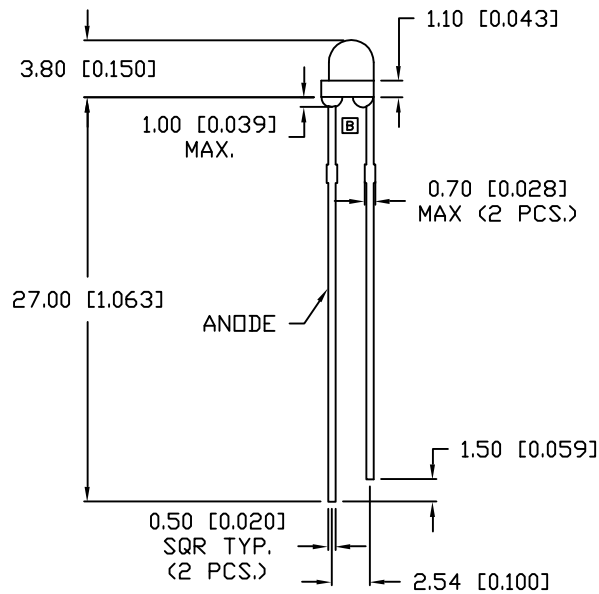

UNCONTROLLED DOCUMENT

PART NUMBER
SSL-LX3034ID

REV.
B

REV.	E.C.N. NUMBER AND REVISION COMMENTS	DATE
A	E.C.N. #10BRDR. & REDRAWN IN 3D.	2.8.01
B	E.C.N. #11439.	9.04.07

ELECTRO-OPTICAL CHARACTERISTICS $T_A=25^{\circ}\text{C}$ $I_f=20\text{mA}$

PARAMETER	MIN	TYP	MAX	UNITS	TEST COND
PEAK WAVELENGTH		635		nm	
FORWARD VOLTAGE		2.0	2.5	V_f	
REVERSE VOLTAGE	5.0			V_r	$I_r=100\mu\text{A}$
AXIAL INTENSITY		10		mcd	$I_f=20\text{mA}$
VIEWING ANGLE		60		2x theta	
EMITTED COLOR:	RED				
EPOXY LENS FINISH:	RED DIFFUSED				

LIMITS OF SAFE OPERATION AT 25°C

PARAMETER	MAX	UNITS
PEAK FORWARD CURRENT*	150	mA
STEADY CURRENT	30	mA
POWER DISSIPATION	105	mW
DERATE FROM 25°C	-1.6	$\text{mW}/^{\circ}\text{C}$
OPERATING, STORAGE TEMP.	-40 TO +85	$^{\circ}\text{C}$
SOLDERING TEMP.	+260	$^{\circ}\text{C}$
2.0mm FROM BODY		3 SEC. MAX

* $t < 10\mu\text{s}$

UNCONTROLLED DOCUMENT

*UNLESS OTHERWISE SPECIFIED TOLERANCES PER DECIMAL PRECISION ARE: X=±1 (±0.039), X.X=±0.5 (±0.020), X.XX=±0.25 (±0.010), X.XXX=±0.127 (±0.005). LEAD SIZE=±0.05 (±0.002), LEAD LENGTH=±0.75 (±0.030). MIN= +DECIMAL PRECISION MAX= +0.00 -DECIMAL PRECISION