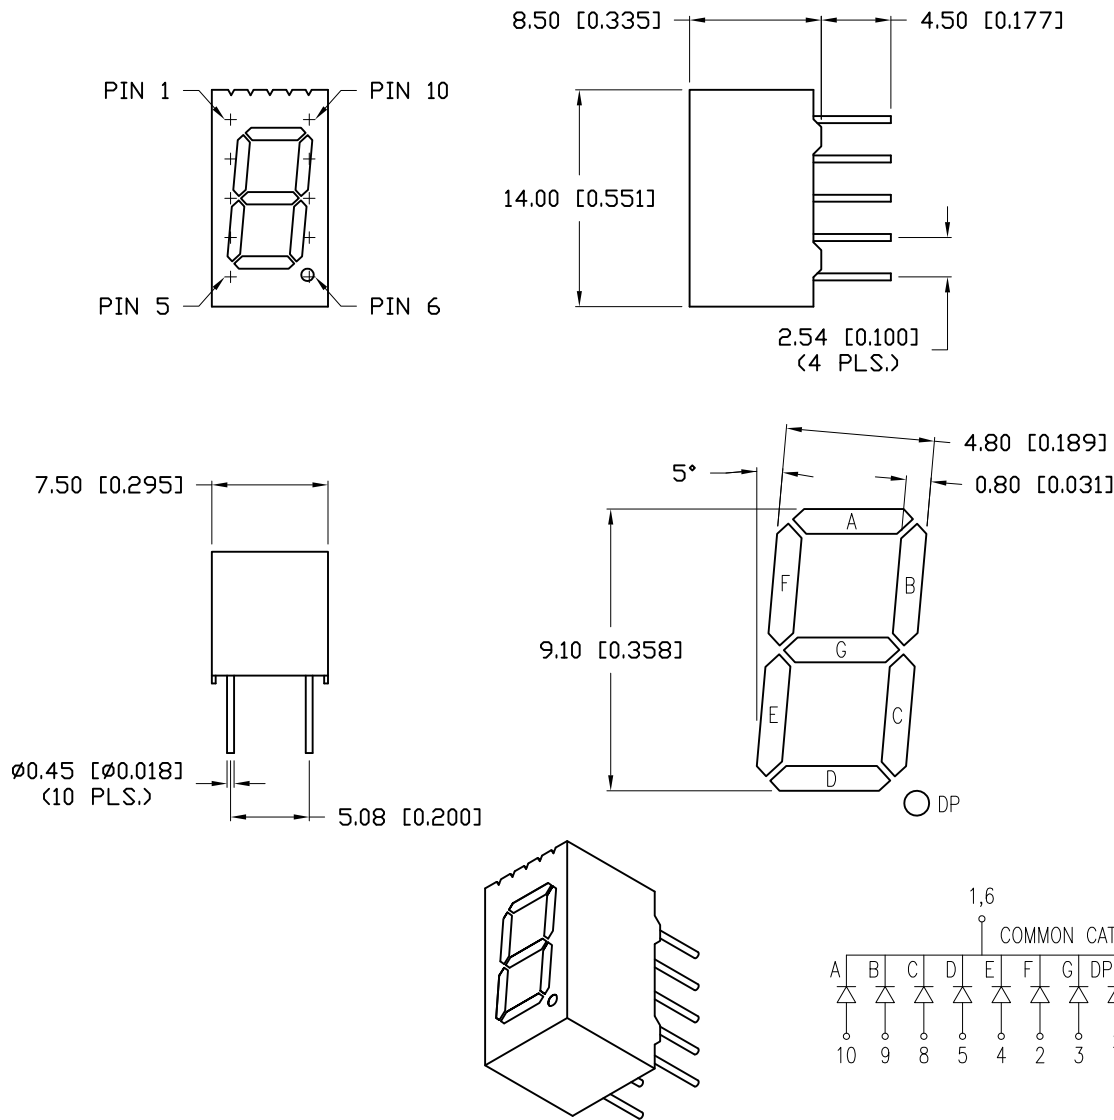

PART NUMBER	LDS-C324R1	REV.	C
DATE	E.C.N. NUMBER AND REVISION COMMENTS		REV.
10.16.98	E.C.N. #10BRDR.		A
03.23.03	E.C.N. #10BRDR. & REDRAWN.		B
03.21.13	E.C.N. #10BRDR. & REDRAWN.		C

ELECTRO-OPTICAL CHARACTERISTICS $T_A=25^\circ\text{C}$ $I_f=10\text{mA}$

PARAMETER	MIN	TYP	MAX	UNITS	TEST COND
PEAK WAVELENGTH		635		nm	
FORWARD VOLTAGE		2.0	2.5	V_f	
REVERSE VOLTAGE	5.0			V_r	$I_f=100\mu\text{A}$
AXIAL INTENSITY		3500		μcd	$I_f=10\text{mA}$
EMITTED COLOR:	RED				
FACE COLOR:	GRAY				
SEGMENT COLOR:	MILKY WHITE DIFFUSED				