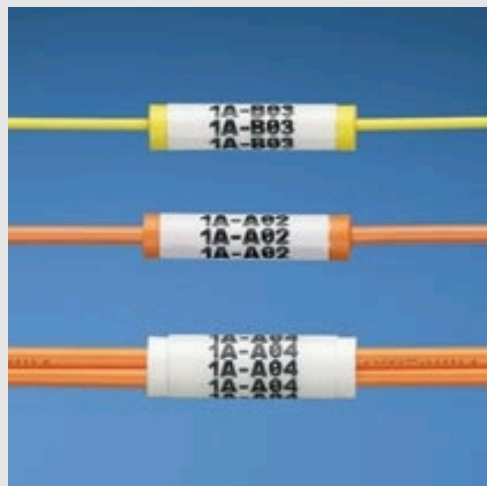

Current refinements (click  to remove) Search Tips  Within Results

 **LabelCore™ Fiber Optic Cable Identification System**  Text Search: 'NWSLC-2'

NWSLC-2Y

- Provides a larger labeling surface on small cables allowing legends to be clearly seen
- Sleeve is made of flexible PVC material
- Locate sleeve on straight section of cable at least 2.00" from fiber boot

Part Number	NWSLG2Y
RoHS Compliancy Status	Compliant
Note	NWSLG2Y replaces NWSLC-2
Part Description	Yellow, cable identification sleeve for 2mm simplex fiber cable.
Material	Flexible PVC
Color	Yellow
Pricing Description	Label Core, Fiber Optic Cable, Flexible PVC, 2mm Simplex Cable, YL
Min. Order UOM	PC
Min. Order Qty.	100
BOM Qty. (# of Pkgs.)	<input type="text" value="0"/>
Add to Favorite Product List	