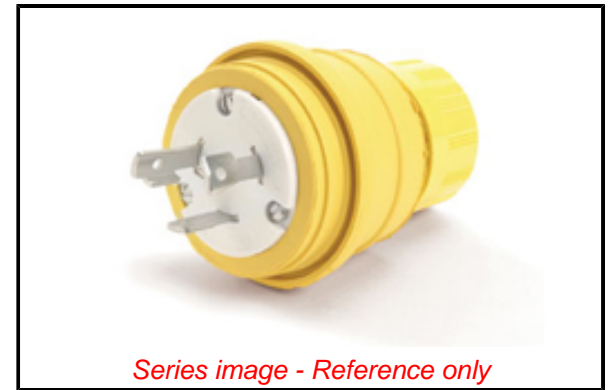

PLEASE CHECK WWW.MOLEX.COM FOR LATEST PART INFORMATION

Part Number: [1301470072](#)
Status: **Active**
Overview: [Watertite Extreme Wet-Location Wiring Solutions](#)
Description: Watertite Extreme Plug with Locking Blade, 2 Pole/3 Wire, NEMA L5-30, 125V, Cord Grip Body Size F4

Documents:

[Drawing \(PDF\)](#) [RoHS Certificate of Compliance \(PDF\)](#)
[Brochure \(PDF\)](#)

Agency Certification

CSA LR6837
 UL E10176

General

Product Family Wiring Devices
 Series [130147](#)
 IP Rating IP67
 NEMA Configuration NEMA L5-30
 Overview [Watertite Extreme Wet-Location Wiring Solutions](#)
 Product Name Watertite Extreme
 Receptacle Type N/A
 Specialty N/A
 Type Plug
 UPC 78678871231

Physical

Cord Grip Body Size F4 1"
 Flange No
 Flip Lid No
 Gender Male
 Length N/A
 Locking Blade Yes
 Net Weight 284.402/g
 Poles 2-pole/3-wire

Electrical

Cord Type N/A
 Current - Maximum per Contact 30.0A
 GFCI No
 Lighted Connector No
 Voltage - Maximum 125V

Material Info

Engineering Number 28W47

Reference - Drawing Numbers

Sales Drawing 1301470072-000

EU ELV

Not Relevant

EU RoHS

Not Reviewed