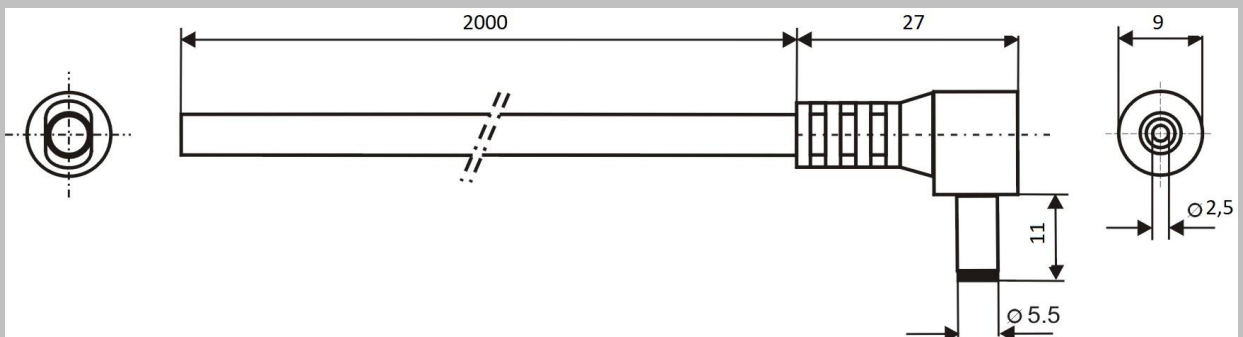

**Specification:**

Model	DC.CAB.4601.0200
DC PLUG	5.5/2.5 mm
Recommended voltage	0 - 48V
Max Current	5A
Dielectric Strenght	500 VDC
Operating temperature	-25°C to +70°C
Cord Lenght	2000 mm
Cable Diameter	Ø 4 mm
Wire Diameter	2x0,5mm <sup>2</sup>
ROHS	+