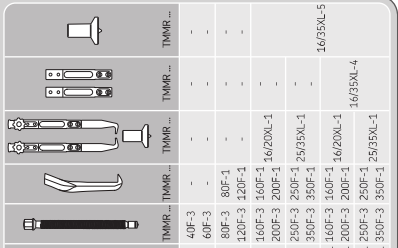

TMMR 40F/SET	TMMR 60F/SET	TMMR 80F/SET	TMMR 120F/SET	TMMR 160F/SET	TMMR 200F/SET	TMMR 250F/SET	TMMR 350F/SET	TMMR 16/20XL-1	TMMR 25/35XL-1	TMMR 16/35XL-5	TMMR 8XL/SET	TMMR 8F/SET	TMMR 8XL/SET
	✓	✓	✓	✓	✓	✓	✓	✓	-	-	-	✓	✓	✓
	-	✓	✓	✓	✓	✓	✓	✓	-	-	-	-	-	-
	-	-	✓	✓	✓	✓	✓	✓	-	-	-	-	-	-
	-	-	-	✓	✓	✓	✓	✓	-	-	-	-	-	-
	-	-	-	-	✓	✓	✓	✓	-	-	-	-	-	-
	-	-	-	-	-	✓	✓	✓	-	-	-	-	-	-
	-	-	-	-	-	-	✓	✓	-	-	-	-	-	-
	-	-	-	-	-	-	-	✓	-	-	-	-	-	-
	-	-	-	-	-	-	-	-	✓	-	-	-	-	-
	-	-	-	-	-	-	-	-	-	✓	-	-	-	-
	-	-	-	-	-	-	-	-	-	-	✓	-	-	-
	-	-	-	-	-	-	-	-	-	-	-	11.5 kg (25.4 lb)	20.7 kg (45.7 lb)	25.3 kg (55.8 lb)