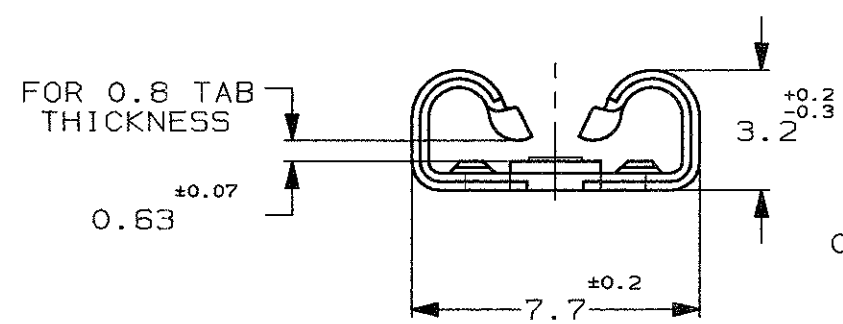

SCALA NON IMPEGNATIVA  
(DO NOT SCALE)  
DIMENSIONI IN mm  
(DIMENSIONS IN mm)

**METRIC**

PROIEZIONE EUROPEA  
(EUROPEAN PROJECTION)

SEZIONE A-A  
(SECTION A-A)

SEZIONE B-B  
(SECTION B-B)

1) STATO DI FORNITURA - SCALA 1:1 -  
(SUPPLY CONDITION - SCALE 1:1)

2) VERSIONE SENZA DIMPLE, SPECIFICA DI PRODOTTO 108-19076  
(SPECIAL VERSION WITHOUT DIMPLE, PRODUCT SPEC. 108-19076).

3) OBSOLETE PARTS: OBSOLETE CIS STREAMLINING PER D.RENAUD/D.SINISI

2	PRE STAGNATO (PRE-TIN PLATED)	OTTONE (BRASS)	1-100605-2	H	
3	OBSOLETE	STAGNATO (TIN PLATED)	BRONZO FOSF. (PH. BRONZE)	0-100605-8	G
3	OBSOLETE	STAGNATO (TIN PLATED)	BRONZO FOSF. (PH. BRONZE)	0-100605-7	G
3	OBSOLETE	STAGNATO (TIN PLATED)	OTTONE (BRASS)	0-100605-2	G
NOTE	FINITURA / COLORE (FINISH / COLOUR)	MATERIALE (MATERIAL)	NUMERO (AMP P/N)	REV	

CUSTOMER DWG. FOR REFERENCE ONLY		DISEGNO PER CLIENTE SOLO PER RIFERIMENTO	
THIS DRAWING IS UNPUBLISHED		RELEASE FOR PUBLICATION 19	
© COPYRIGHT 19 BY AMP INCORPORATED, HARRISBURG, PA. ALL INTERNATIONAL RIGHT RESERVED. AMP PRODUCTS MAY BE COVERED BY U.S. AND FOREIGN PATENT AND/OR PATENT PENDING			
TOLLERANZE, SE NON DIVERSAMENTE SPECIFICATO (TOLERANCES, UNLESS OTHERWISE SPECIFIED)		DIAM. ISOLANTE (INS. DIA. RANGE) mm	RANGO FILO (WIRE RANGE) mm <sup>2</sup>
± 0.3		3.0-4.3	1.0-2.5
ANGOLI (ANGLES) ± 2°		SCALA (SCALE) 5:1	
H1 REVISED PER ECO-09-022178 H CHANGED RAW MAT FOR 1--2 G OBSOLETE PARTS F ADDED P/N.s E1 REVISE E REVISED & REDRAWN REV. (REV. L.M.) REVISIONI (REVISION RECORD)		<b>AMP</b> AMP ITALIA S.p.A. Corso F.lli Cervi, 15 COLLEGNO (TORINO)	
DIS. H. YAALI (DR.) 10 DEC 99		DESCRIZIONE (DESCRIPTION) FASTON® Connector, .250" sr. LIF REC. CONTACT.	
CONT. C. TARTARI (CHK) 10 DEC 99		LOC. SIZE (DWG NO)	REV. FOGLIO (SHEET)
APP. (APP.)		I A3 C-100605	H1 1 DI (OF) 1