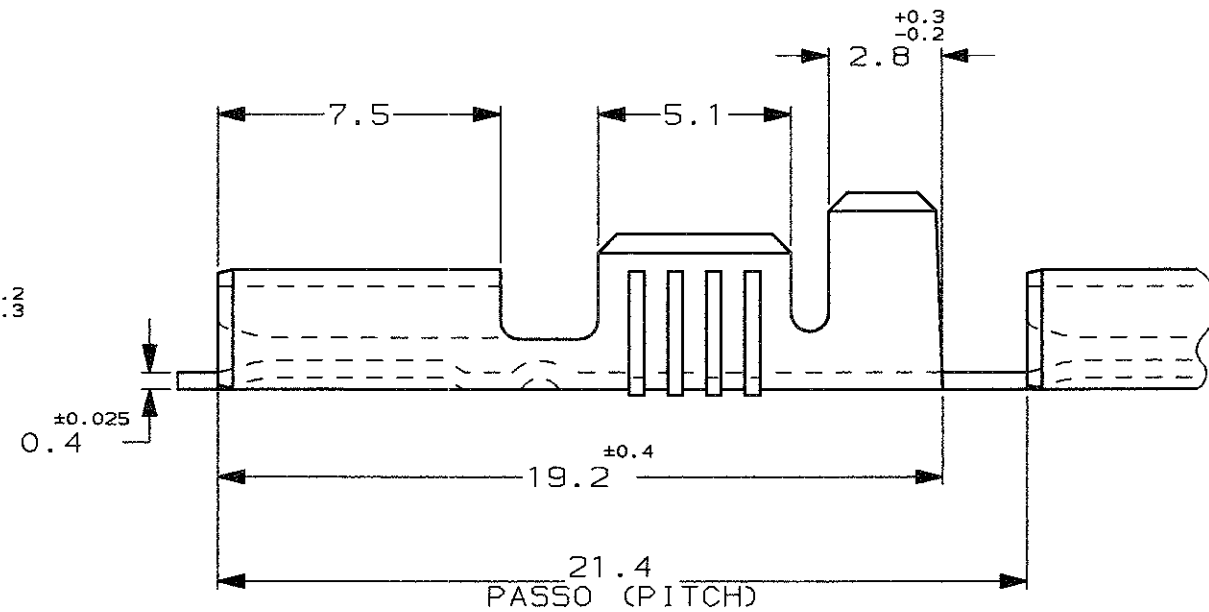

SCALA NON IMPEGNATIVA  
(DO NOT SCALE)  
DIMENSIONI IN mm  
(DIMENSIONS IN mm)

**METRIC**

PROIEZIONE EUROPEA  
(EUROPEAN PROJECTION)

SEZIONE A-A  
(SECTION A-A)

SEZIONE B-B  
(SECTION B-B)

1) STATO DI FORNITURA - SCALA 1:1 -  
(SUPPLY CONDITION - SCALE 1:1)

2) VERSIONE SENZA DIMPLE, SPECIFICA DI PRODOTTO 108-19076  
(SPECIAL VERSION WITHOUT DIMPLE, PRODUCT SPEC. 108-19076).

3) OBSOLETE PARTS: OBSOLETE CIS STREAMLINING PER D.RENAUD/D.SINISI

2	PRE STAGNATO (PRE-TIN PLATED)	OTTONE (BRASS)	1-100605-2	H	
3	OBSOLETE	STAGNATO (TIN PLATED)	BRONZO FOSF. (PH. BRONZE)	0-100605-8	G
3	OBSOLETE	STAGNATO (TIN PLATED)	BRONZO FOSF. (PH. BRONZE)	0-100605-7	G
3	OBSOLETE	STAGNATO (TIN PLATED)	OTTONE (BRASS)	0-100605-2	G
NOTE	FINITURA / COLORE (FINISH / COLOUR)	MATERIALE (MATERIAL)	NUMERO (AMP P/N)	REV	

CUSTOMER DWG. FOR REFERENCE ONLY		DISEGNO PER CLIENTE SOLO PER RIFERIMENTO	
THIS DRAWING IS UNPUBLISHED		RELEASE FOR PUBLICATION 19	
© COPYRIGHT 19 BY AMP INCORPORATED, HARRISBURG, PA. ALL INTERNATIONAL RIGHT RESERVED. AMP PRODUCTS MAY BE COVERED BY U.S. AND FOREIGN PATENT AND/OR PATENT PENDING			
TOLLERANZE, SE NON DIVERSAMENTE SPECIFICATO (TOLERANCES, UNLESS OTHERWISE SPECIFIED)		DIAM. ISOLANTE (INS. DIA. RANGE) mm	RANGO FILO (WIRE RANGE) mm <sup>2</sup>
± 0.3		3.0-4.3	1.0-2.5
ANGOLI (ANGLES) ± 2°		SCALA (SCALE) 5:1	
H1 REVISED PER ECO-09-022178 H CHANGED RAW MAT FOR 1--2 G OBSOLETE PARTS F ADDED P/N.s E1 REVISE E REVISED & REDRAWN REV. (REV. L.M.) REVISIONI (REVISION RECORD)		<b>AMP</b> AMP ITALIA S.p.A. Corso F.lli Cervi, 15 COLLEGNO (TORINO)	
DIS. H. YAALI (DR.) 10 DEC 99		DESCRIZIONE (DESCRIPTION) FASTON® Connector, .250" sr. LIF REC. CONTACT.	
CONT. C. TARTARI (CHK) 10 DEC 99		LOC. SIZE (DWG NO)	REV. FOGLIO (SHEET)
APP. (APP.)		I A3 C-100605	H1 1 DI (OF) 1