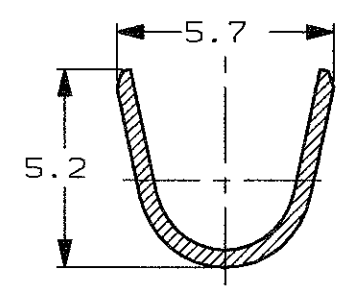

SCALA NON IMPEGNATIVA  
(DO NOT SCALE)  
DIMENSIONI IN mm  
(DIMENSIONS IN mm)

**METRIC**

PROIEZIONE EUROPEA  
(EUROPEAN PROJECTION)

SEZIONE A-A  
(SECTION A-A)

SEZIONE B-B  
(SECTION B-B)

1) STATO DI FORNITURA - SCALA 1:1 -  
(SUPPLY CONDITION - SCALE 1:1)

2) VERSIONE SENZA DIMPLE, SPECIFICA DI PRODOTTO 108-19076  
(SPECIAL VERSION WITHOUT DIMPLE, PRODUCT SPEC. 108-19076).

3) OBSOLETE PARTS: OBSOLETE CIS STREAMLINING PER D.RENAUD/D.SINISI

2	PRE STAGNATO (PRE-TIN PLATED)	OTTONE (BRASS)	1-100605-2	H	
3	OBSOLETE	STAGNATO (TIN PLATED)	BRONZO FOSF. (PH. BRONZE)	0-100605-8	G
3	OBSOLETE	STAGNATO (TIN PLATED)	BRONZO FOSF. (PH. BRONZE)	0-100605-7	G
3	OBSOLETE	STAGNATO (TIN PLATED)	OTTONE (BRASS)	0-100605-2	G
NOTE	FINITURA / COLORE (FINISH / COLOUR)	MATERIALE (MATERIAL)	NUMERO (AMP P/N)	REV	

CUSTOMER DWG. FOR REFERENCE ONLY		DISEGNO PER CLIENTE SOLO PER RIFERIMENTO	
THIS DRAWING IS UNPUBLISHED		RELEASE FOR PUBLICATION 19	
© COPYRIGHT 19 BY AMP INCORPORATED, HARRISBURG, PA. ALL INTERNATIONAL RIGHT RESERVED. AMP PRODUCTS MAY BE COVERED BY U.S. AND FOREIGN PATENT AND/OR PATENT PENDING			
TOLLERANZE, SE NON DIVERSAMENTE SPECIFICATO (TOLERANCES, UNLESS OTHERWISE SPECIFIED)		DIAM. ISOLANTE (INS. DIA. RANGE) mm	RANGO FILO (WIRE RANGE) mm <sup>2</sup>
± 0.3		3.0-4.3	1.0-2.5
ANGOLI (ANGLES) ± 2°		SCALA (SCALE) 5:1	
H1 REVISED PER ECO-09-022178 H CHANGED RAW MAT FOR 1--2 G OBSOLETE PARTS F ADDED P/N.s E1 REVISE E REVISED & REDRAWN REV. (REV. L.M.) REVISIONI (REVISION RECORD)		<b>AMP</b> AMP ITALIA S.p.A. Corso F.lli Cervi, 15 COLLEGNO (TORINO)	
DIS. H. YAALI (DR.) 10 DEC 99		DESCRIZIONE (DESCRIPTION) FASTON® Connector, .250" sr. LIF REC. CONTACT.	
CONT. C. TARTARI (CHK) 10 DEC 99		LOC. SIZE (DWG NO)	REV. FOGLIO (SHEET)
APP. (APP.)		I A3 C-100605	H1 1 DI (OF) 1