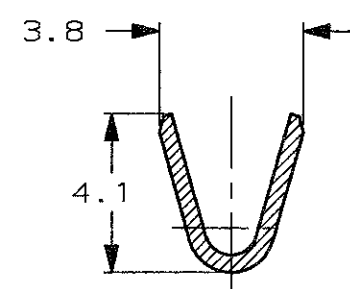

SCALA NON IMPEGNATIVA  
(DO NOT SCALE)  
DIMENSIONI IN mm  
(DIMENSIONS IN mm)

**METRIC**

PROIEZIONE EUROPEA  
(EUROPEAN PROJECTION)

SEZIONE A-A  
(SECTION A-A)

SEZIONE B-B  
(SECTION B-B)

1) STATO DI FORNITURA - SCALA 1:1 -  
(SUPPLY CONDITION - SCALE 1:1)

2) VERSIONE SENZA DIMPLE, SPECIFICA DI PRODOTTO 108-19076  
(SPECIAL VERSION WITHOUT DIMPLE, PRODUCT SPEC. 108-19076).

3) OBSOLETE PARTS: OBSOLETE CIS STREAMLINING PER D.RENAUD/D.SINISI

2	PRE STAGNATO (PRE-TIN PLATED)	OTTONE (BRASS)	1-100605-2	H	
3	OBSOLETE	STAGNATO (TIN PLATED)	BRONZO FOSF. (PH. BRONZE)	0-100605-8	G
3	OBSOLETE	STAGNATO (TIN PLATED)	BRONZO FOSF. (PH. BRONZE)	0-100605-7	G
3	OBSOLETE	STAGNATO (TIN PLATED)	OTTONE (BRASS)	0-100605-2	G
NOTE	FINITURA / COLORE (FINISH / COLOUR)	MATERIALE (MATERIAL)	NUMERO (AMP P/N)	REV	

CUSTOMER DWG. FOR REFERENCE ONLY		DISEGNO PER CLIENTE SOLO PER RIFERIMENTO	
THIS DRAWING IS UNPUBLISHED		RELEASE FOR PUBLICATION 19	
© COPYRIGHT 19 BY AMP INCORPORATED, HARRISBURG, PA. ALL INTERNATIONAL RIGHT RESERVED. AMP PRODUCTS MAY BE COVERED BY U.S. AND FOREIGN PATENT AND/OR PATENT PENDING			
TOLLERANZE, SE NON DIVERSAMENTE SPECIFICATO (TOLERANCES, UNLESS OTHERWISE SPECIFIED)		DIAM. ISOLANTE (INS. DIA. RANGE) mm	RANGO FILO (WIRE RANGE) mm <sup>2</sup>
± 0.3		3.0-4.3	1.0-2.5
ANGOLI (ANGLES) ± 2°		SCALA (SCALE) 5:1	
H1 REVISED PER ECO-09-022178 H CHANGED RAW MAT FOR 1--2 G OBSOLETE PARTS F ADDED P/N.s E1 REVISE E REVISED & REDRAWN REV. (REV. L.M.) REVISIONI (REVISION RECORD)		<b>AMP</b> AMP ITALIA S.p.A. Corso F.lli Cervi, 15 COLLEGNO (TORINO)	
DIS. H. YAALI (DR.) 10 DEC 99		DESCRIZIONE (DESCRIPTION) FASTON® Connector, .250" sr. LIF REC. CONTACT.	
CONT. C. TARTARI (CHK) 10 DEC 99		LOC. SIZE (DWG NO)	REV. FOGLIO (SHEET)
APP. (APP.)		I A3 C-100605	H1 1 DI (OF) 1