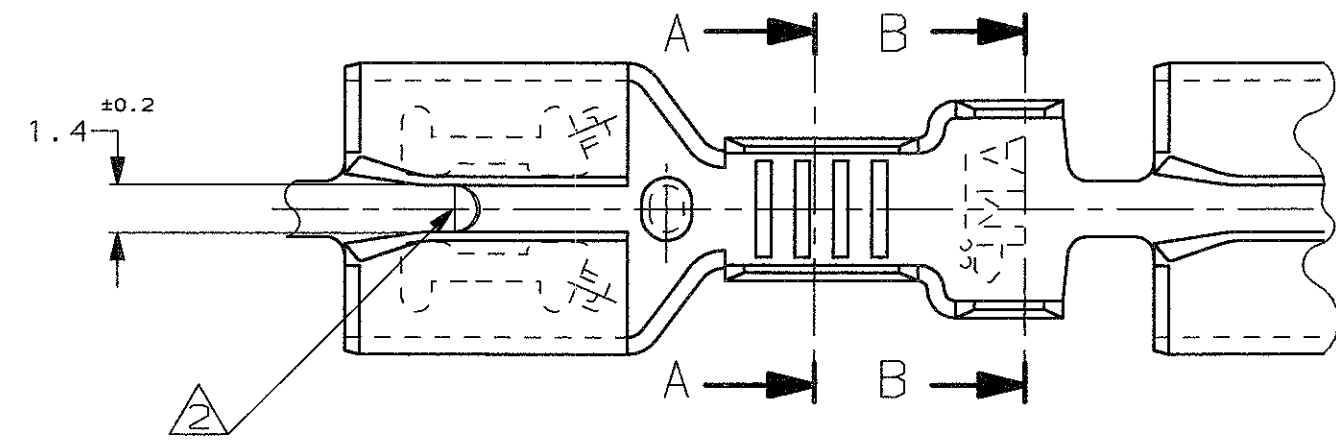

SCALA NON IMPEGNATIVA  
(DO NOT SCALE)  
DIMENSIONI IN mm  
(DIMENSIONS IN mm)

**METRIC**

PROIEZIONE EUROPEA  
(EUROPEAN PROJECTION)

SEZIONE A-A  
(SECTION A-A)

SEZIONE B-B  
(SECTION B-B)

1) STATO DI FORNITURA - SCALA 1:1 -  
(SUPPLY CONDITION - SCALE 1:1)

2) VERSIONE SENZA DIMPLE, SPECIFICA DI PRODOTTO 108-19076  
(SPECIAL VERSION WITHOUT DIMPLE, PRODUCT SPEC. 108-19076).

3) OBSOLETE PARTS: OBSOLETE CIS STREAMLINING PER D.RENAUD/D.SINISI

2	PRE STAGNATO (PRE-TIN PLATED)	OTTONE (BRASS)	1-100605-2	H	
3	OBSOLETE	STAGNATO (TIN PLATED)	BRONZO FOSF. (PH. BRONZE)	0-100605-8	G
3	OBSOLETE	STAGNATO (TIN PLATED)	BRONZO FOSF. (PH. BRONZE)	0-100605-7	G
3	OBSOLETE	STAGNATO (TIN PLATED)	OTTONE (BRASS)	0-100605-2	G
NOTE	FINITURA / COLORE (FINISH / COLOUR)	MATERIALE (MATERIAL)	NUMERO (AMP P/N)	REV	

CUSTOMER DWG. FOR REFERENCE ONLY		DISEGNO PER CLIENTE SOLO PER RIFERIMENTO	
THIS DRAWING IS UNPUBLISHED		RELEASE FOR PUBLICATION 19	
© COPYRIGHT 19 BY AMP INCORPORATED, HARRISBURG, PA. ALL INTERNATIONAL RIGHT RESERVED. AMP PRODUCTS MAY BE COVERED BY U.S. AND FOREIGN PATENT AND/OR PATENT PENDING			
TOLLERANZE, SE NON DIVERSAMENTE SPECIFICATO (TOLERANCES, UNLESS OTHERWISE SPECIFIED)		DIAM. ISOLANTE (INS. DIA. RANGE) mm	RANGO FILO (WIRE RANGE) mm <sup>2</sup>
± 0.3		3.0-4.3	1.0-2.5
ANGOLI (ANGLES) ± 2°		SCALA (SCALE) 5:1	
H1 REVISED PER ECO-09-022178 H CHANGED RAW MAT FOR 1--2 G OBSOLETE PARTS F ADDED P/N.s E1 REVISE E REVISED & REDRAWN REV. (REV. L.M.) REVISIONI (REVISION RECORD)		<b>AMP</b> AMP ITALIA S.p.A. Corso F.lli Cervi, 15 COLLEGNO (TORINO)	
DIS. H. YAALI (DR.) 10 DEC 99		DESCRIZIONE (DESCRIPTION) FASTON® Connector, .250" sr. LIF REC. CONTACT.	
CONT. C. TARTARI (CHK) 10 DEC 99		LOC. SIZE (DWG NO)	REV. FOGLIO (SHEET)
APP. (APP.)		I A3 C-100605	H1 1 DI (OF) 1