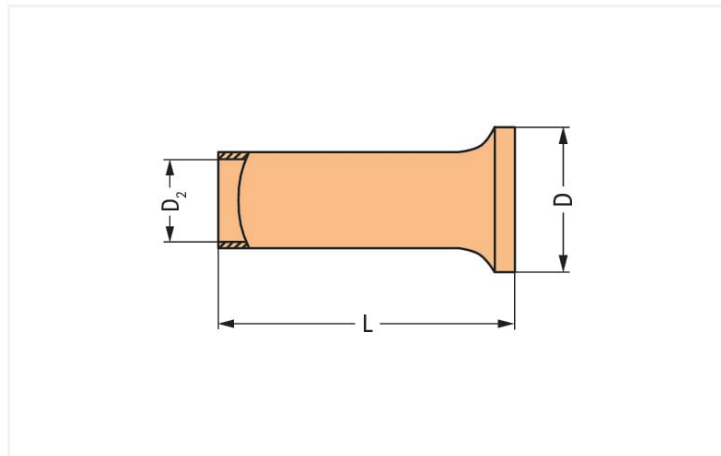

Data Sheet | Item Number: 216-413

Ferrule; Sleeve for 25 mm² / AWG 4; uninsulated; electro-tin plated; electrolytic copper; gastight crimped; acc. to DIN 46228, Part 1/08.92; silver-colored

<https://www.wago.com/216-413>

Color:  silver-colored

Dimensions in mm

Technical data

Main product function	Ferrule
Sleeve cross-section (AWG)	4 AWG
Sleeve for	25 mm ²

Connection data

Strip length	25 mm / 0.98 inches
--------------	---------------------

Physical data

Length	25 mm
Diameter	9.5 mm
Diameter 2	7.3 mm

Material Data

Color	silver-colored
Fire load	0 MJ
Weight	1.1 g

Commercial data

PU (SPU)	50 pcs
Packaging type	Box
Country of origin	DE
GTIN	4050821134176
Customs tariff number	8536901000