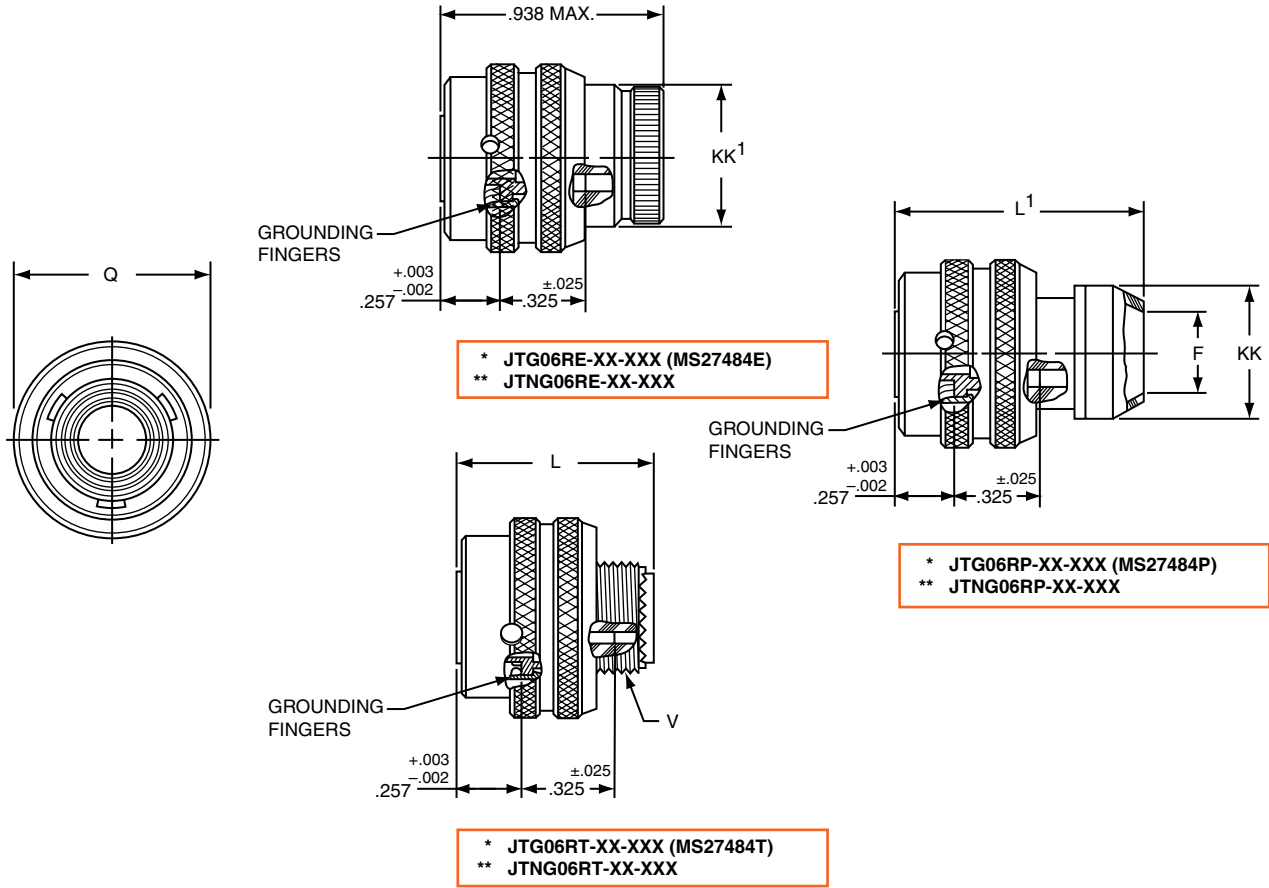

38999
III
HD
Dualok
II
I
SJT
Accessories
Aquacon
Herm/Seal
PCB

PART # Part number reference. To complete, see how to order pages 62-66.

Commercial

Connector Type	Shell Style	Service Class	Shell Size & Insert Arrg	Contact Type	Alternate Position	Special Variations
JTG/JTNG	06	RE	22-2	P	A	(XXX)

Military

MS Number	Service Class	Shell Size	Finish	Insert Arrg	Contact Style (P or S)	Alternate Position
MS27484	E	14	A	18	P	A

HIGH SPEED
Fiber Optics
Contacts
Connectors
Cables

EMI Filter
Transient

26482
Matrix 2

83723 III
Matrix | Pyle

26500
Pyle

5015
Crimp Rear Release
Matrix

22992
Class L

Back-Shells

Options
Others

* Plug with grounding fingers
** Clear iridite finish (gold color), N₂O₄ resistant

Shell Size	F Dia.	L Max.	L' Max.	Q Dia Max.	V Thread Modified		KK Dia. Max.	KK' Dia. Max.
					Class 2A UNEF	Modified Major Dia.		
8	.444	.891	1.000	.734	.4375-28	.421 - .417	.625	.578
10	.558	.891	1.000	.844	.5625-24	.542 - .538	.750	.703
12	.683	.891	1.000	1.016	.6875-24	.667 - .663	.875	.828
14	.808	.891	1.000	1.141	.8125-20	.791 - .787	1.000	.953
16	.909	.891	1.000	1.265	.9375-20	.916 - .912	1.125	1.078
18	1.034	.891	1.000	1.391	1.0625-18	1.034 - 1.030	1.250	1.203
20	1.159	.891	1.000	1.500	1.1875-18	1.158 - 1.154	1.375	1.328
22	1.284	.891	1.000	1.625	1.3125-18	1.283 - 1.279	1.500	1.453
24	1.409	.891	1.062	1.750	1.4375-18	1.408 - 1.404	1.625	1.578

All dimensions for reference only.