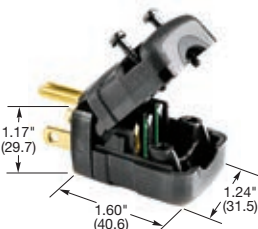

**IP20**  
SUITABILITY

**15A 125V**  
NEMA 5-15P  
UL CSA

**20A 125V**  
NEMA 5-20P  
UL CSA

**HBL5266C**

**HBL5266CA**

**HBL1447**

**HBL14W47**

**HBL5965VY**

### Insulgrip®

Description	Cord Diameter	Catalog Number	
Black and white nylon.	.230"-.720" (5.8-18.3)	<b>HBL5266C</b>	<b>HBL5366C</b>
Blue and white nylon.	.230"-.720" (5.8-18.3)	<b>HBL5266CBL</b>	-
Black nylon extra large cord clamp.	.360"-.720" (9.1-18.3)	<b>HBL5266EBK</b>	<b>HBL5366EBK</b>
Corrosion resistant yellow nylon.	.230"-.720" (5.8-18.3)	<b>HBL52CM66C</b>	<b>HBL53CM66C</b>
8-position angle plug, black and white nylon.	.325"-.655" (8.3-16.6)	<b>HBL5266CA</b>	<b>HBL5366CA</b>
8-position angle plug, transparent enclosure.	.325"-.655" (8.3-16.6)	<b>HBL5266CAT</b>	-
Anchor lock, black and white nylon.	.230"-.720" (5.8-18.3)	<b>HBL5280C*</b>	-
Anchor lock, corrosion resistant yellow nylon.	.230"-.720" (5.8-18.3)	<b>HBL52CM80C*</b>	-
Finger grip, black neoprene, combination screws. CSA only.	.312"-.468" (7.9-11.9)	<b>HBL5921</b>	-
Fusible, black vinyl housing, slotted screws. CSA only.	.296"-.625" (7.5-15.9)	<b>HBL5299</b>	-