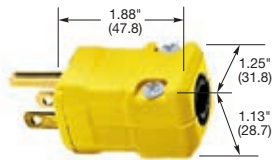

IP20
SUITABILITY

15A 125V
NEMA 5-15P
UL CSA

20A 125V
NEMA 5-20P
UL CSA

HBL5965VY

Plugs

Insulgrip®

Description	Cord Diameter	Catalog Number	
Black and white nylon.	.230"-.720" (5.8-18.3)	HBL5266C	HBL5366C
Blue and white nylon.	.230"-.720" (5.8-18.3)	HBL5266CBL	-
Black nylon extra large cord clamp.	.360"-.720" (9.1-18.3)	HBL5266EBK	HBL5366EBK
Corrosion resistant yellow nylon.	.230"-.720" (5.8-18.3)	HBL52CM66C	HBL53CM66C
8-position angle plug, black and white nylon.	.325"-.655" (8.3-16.6)	HBL5266CA	HBL5366CA
8-position angle plug, transparent enclosure.	.325"-.655" (8.3-16.6)	HBL5266CAT	-
Anchor lock, black and white nylon.	.230"-.720" (5.8-18.3)	HBL5280C*	-
Anchor lock, corrosion resistant yellow nylon.	.230"-.720" (5.8-18.3)	HBL52CM80C*	-
Finger grip, black neoprene, combination screws. CSA only.	.312"-.468" (7.9-11.9)	HBL5921	-
Fusible, black vinyl housing, slotted screws. CSA only.	.296"-.625" (7.5-15.9)	HBL5299	-

IP20 and IP55

SUITABILITY

Elastogrip®

Description	Cord Diameter	Catalog Number	
Yellow elastomer, dust tight.	.300"-.655" (7.6-16.6)	HBL1447	HBL1433
Yellow elastomer, watertight.	.300"-.655" (7.6-16.6)	HBL14W47**	HBL14W33**

IP20
SUITABILITY

Valise®

Description	Cord Diameter	Catalog Number	
Yellow nylon.	.220"-.660" (5.6-16.8)	HBL5965VY	HBL5364VY
Black nylon.	.220"-.660" (5.6-16.8)	HBL5965VBLK	HBL5364VBLK
Gray nylon.	.220"-.660" (5.6-16.8)	HBL5965VGY	-
Orange nylon, sold in bulk pack of 50.	.220"-.660" (5.6-16.8)	HBL515PVO	-
Insulation displacement terminals, black nylon.	.230"-.360" (5.8-9.1)	HBL5966VBLK	-
Insulation displacement terminals, yellow nylon.	.230"-.360" (5.8-9.1)	HBL5966VY	-

Note: *UL Component Listed only. Not for general use applications.