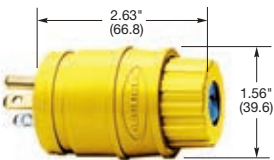

**IP20**  
SUITABILITY

**15A 125V**  
NEMA 5-15P  
UL CSA

**20A 125V**  
NEMA 5-20P  
UL CSA

**HBL5266C**

**HBL5266CA**

**HBL1447**

**HBL14W47**

**HBL5965VY**

### Insulgrip®

Description	Cord Diameter	Catalog Number	
Black and white nylon.	.230"-.720" (5.8-18.3)	<b>HBL5266C</b>	<b>HBL5366C</b>
Blue and white nylon.	.230"-.720" (5.8-18.3)	<b>HBL5266CBL</b>	-
Black nylon extra large cord clamp.	.360"-.720" (9.1-18.3)	<b>HBL5266EBK</b>	<b>HBL5366EBK</b>
Corrosion resistant yellow nylon.	.230"-.720" (5.8-18.3)	<b>HBL52CM66C</b>	<b>HBL53CM66C</b>
8-position angle plug, black and white nylon.	.325"-.655" (8.3-16.6)	<b>HBL5266CA</b>	<b>HBL5366CA</b>
8-position angle plug, transparent enclosure.	.325"-.655" (8.3-16.6)	<b>HBL5266CAT</b>	-
Anchor lock, black and white nylon.	.230"-.720" (5.8-18.3)	<b>HBL5280C*</b>	-
Anchor lock, corrosion resistant yellow nylon.	.230"-.720" (5.8-18.3)	<b>HBL52CM80C*</b>	-
Finger grip, black neoprene, combination screws. CSA only.	.312"-.468" (7.9-11.9)	<b>HBL5921</b>	-
Fusible, black vinyl housing, slotted screws. CSA only.	.296"-.625" (7.5-15.9)	<b>HBL5299</b>	-

### Elastogrip®

Description	Cord Diameter	Catalog Number	
Yellow elastomer, dust tight.	.300"-.655" (7.6-16.6)	<b>HBL1447</b>	<b>HBL1433</b>
Yellow elastomer, watertight.	.300"-.655" (7.6-16.6)	<b>HBL14W47**</b>	<b>HBL14W33**</b>