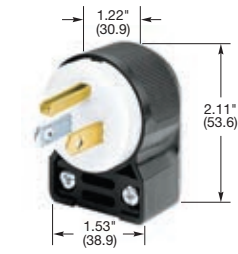

**IP20**  
SUITABILITY

**15A 125V**  
NEMA 5-15P  
UL CSA

**20A 125V**  
NEMA 5-20P  
UL CSA

**HBL5266C**

**HBL5266CA**

**HBL1447**

**HBL14W47**

**HBL5965VY**

### Insulgrip®

Description	Cord Diameter	Catalog Number	
Black and white nylon.	.230"-.720" (5.8-18.3)	<b>HBL5266C</b>	<b>HBL5366C</b>
Blue and white nylon.	.230"-.720" (5.8-18.3)	<b>HBL5266CBL</b>	-
Black nylon extra large cord clamp.	.360"-.720" (9.1-18.3)	<b>HBL5266EBK</b>	<b>HBL5366EBK</b>
Corrosion resistant yellow nylon.	.230"-.720" (5.8-18.3)	<b>HBL52CM66C</b>	<b>HBL53CM66C</b>
8-position angle plug, black and white nylon.	.325"-.655" (8.3-16.6)	<b>HBL5266CA</b>	<b>HBL5366CA</b>
8-position angle plug, transparent enclosure.	.325"-.655" (8.3-16.6)	<b>HBL5266CAT</b>	-
Anchor lock, black and white nylon.	.230"-.720" (5.8-18.3)	<b>HBL5280C*</b>	-
Anchor lock, corrosion resistant yellow nylon.	.230"-.720" (5.8-18.3)	<b>HBL52CM80C*</b>	-
Finger grip, black neoprene, combination screws. CSA only.	.312"-.468" (7.9-11.9)	<b>HBL5921</b>	-
Fusible, black vinyl housing, slotted screws. CSA only.	.296"-.625" (7.5-15.9)	<b>HBL5299</b>	-