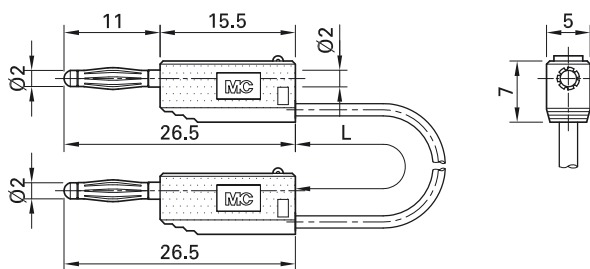

Test leads

Test lead LK205...

Highly flexible with stackable Ø 2 mm MULTILAM plugs on both ends.

LK205

Order No.	Type	Rated voltage/current	Lead		Lead lengths L [cm]	*Standard colors
28.0115-□*	LK205-X	AC 30 V / 10 A DC 60 V / 10 A	PVC 0.5 mm ²	Ni	007 (7.5 cm) 015 030 045 060	21 22 23 24 25
28.0039-□*	LK205	AC 30 V / 10 A DC 60 V / 10 A	PVC 0.5 mm ²	Au	007 (7.5 cm) 015 030 045 050 060	21 22 23 24 25 27 28 29

User information i093

www.staubli.com/electrical

Optional colors 26 27 28 29

Optional lengths on demand

Further information, page 6

Test lead LK2-F

Highly flexible with stackable Ø 2 mm hollow plugs on both ends.

Order No.	Type	Rated voltage/current	Lead		Lead lengths L [cm]	*Standard colors
28.0033-□*	LK2-F	AC 30 V / 10 A DC 60 V / 10 A	PVC 0.5 mm ²	Au	015 030 045 060	21 22 23

User information i093

www.staubli.com/electrical