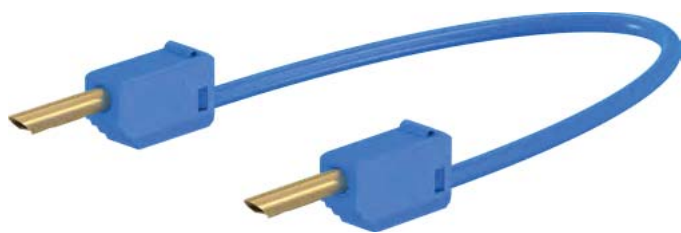

Test leads

Test lead LK205...

Highly flexible with stackable Ø 2 mm MULTILAM plugs on both ends.

LK205

Order No.	Type	Rated voltage/current	Lead		Lead lengths L [cm]	*Standard colors
28.0115-□*	LK205-X	AC 30 V / 10 A DC 60 V / 10 A	PVC 0.5 mm ²	Ni	007 (7.5 cm) 015 030 045 060	21 22 23 24 25
28.0039-□*	LK205	AC 30 V / 10 A DC 60 V / 10 A	PVC 0.5 mm ²	Au	007 (7.5 cm) 015 030 045 050 060	21 22 23 24 25 27 28 29

User information i093

www.staubli.com/electrical

Optional colors 26 27 28 29

Optional lengths on demand

Further information, page 6

Test lead LK2-F

Highly flexible with stackable Ø 2 mm hollow plugs on both ends.

Order No.	Type	Rated voltage/current	Lead		Lead lengths L [cm]	*Standard colors
28.0033-□*	LK2-F	AC 30 V / 10 A DC 60 V / 10 A	PVC 0.5 mm ²	Au	015 030 045 060	21 22 23

User information i093

www.staubli.com/electrical