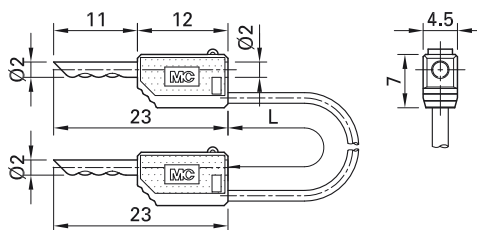

Test leads

Test lead LK205...

Highly flexible with stackable Ø 2 mm MULTILAM plugs on both ends.

LK205

Order No.	Type	Rated voltage/current	Lead		Lead lengths L [cm]	*Standard colors
28.0115-□*	LK205-X	AC 30 V / 10 A DC 60 V / 10 A	PVC 0.5 mm ²	Ni	007 (7.5 cm) 015 030 045 060	21 22 23 24 25
28.0039-□*	LK205	AC 30 V / 10 A DC 60 V / 10 A	PVC 0.5 mm ²	Au	007 (7.5 cm) 015 030 045 050 060	21 22 23 24 25 27 28 29

User information i093

www.staubli.com/electrical

Optional colors 26 27 28 29

Optional lengths on demand

Further information, page 6

Test lead LK2-F

Highly flexible with stackable Ø 2 mm hollow plugs on both ends.

Order No.	Type	Rated voltage/current	Lead		Lead lengths L [cm]	*Standard colors
28.0033-□*	LK2-F	AC 30 V / 10 A DC 60 V / 10 A	PVC 0.5 mm ²	Au	015 030 045 060	21 22 23

User information i093

www.staubli.com/electrical