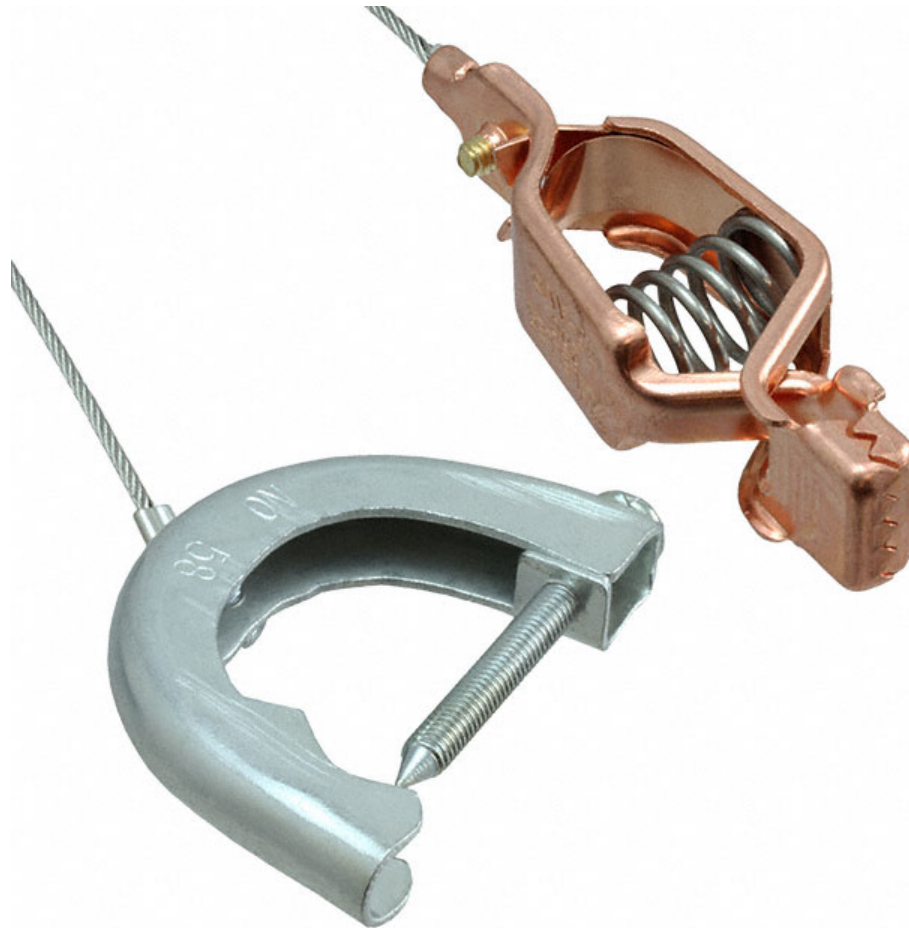

### AI-000462-15 (C-Clamp to Copper Clip 15')

- Mueller's AI-000462 is a grounding assembly that utilizes the BU-25C and BU-58.
- It attaches with a 1/16" Stainless Steel Wire Rope that is 15 feet long.
- Material:
  - BU-25C – Solid Copper
  - BU-58 – Steel
- Other Lengths accommodated
- RoHS 3 Compliant