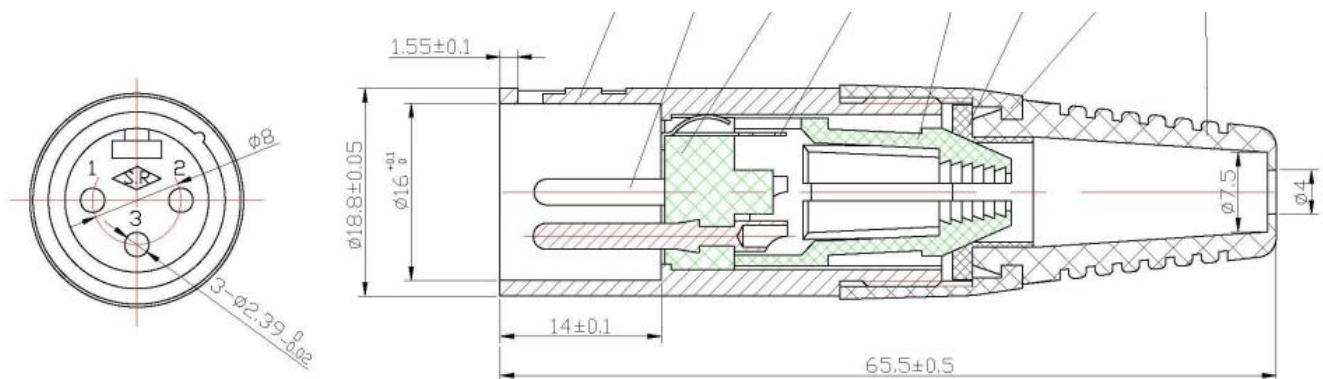

## Datasheet

# Black 3 Way Male Straight Cable Mount XLR Connector

RS Stock number [458-960](#)

## Specifications

- Body Orientation: Straight
- Colour: Natural
- Contact Material: Brass
- Gender: Male
- Housing Material: Zinc Alloy Aluminium
- Mounting Type: Cable Mount
- Number of Contacts: 3