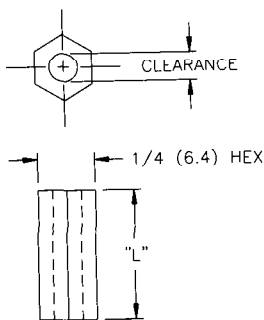

HS

FOR #4 SCREW		FOR #6 SCREW		FOR #8 SCREW	
PART NO.	LENGTH ±.010(0.25)	PART NO.	LENGTH ±.010(0.25)	PART NO.	LENGTH ±.010(0.25)
HS4-3	3/8 (9.5)				
HS4-4	1/2 (12.7)	HS6-4	1/2 (12.7)		
HS4-5	5/8 (15.9)	HS6-5	5/8 (15.9)	HS8-5	5/8 (15.9)
HS4-6	3/4 (19.1)	HS6-6	3/4 (19.1)	HS8-6	3/4 (19.1)
HS4-7	7/8 (22.2)	HS6-7	7/8 (22.2)	HS8-7	7/8 (22.2)
HS4-8	1 (25.4)	HS6-8	1 (25.4)	HS8-8	1 (25.4)
HS4-10	1-1/4 (31.8)	HS6-10	1-1/4 (31.8)	HS8-10	1-1/4 (31.8)
HS4-12	1-1/2 (38.1)	HS6-12	1-1/2 (38.1)	HS8-12	1-1/2 (38.1)
HS4-14	1-3/4 (44.5)	HS6-14	1-3/4 (44.5)	HS8-14	1-3/4 (44.5)
HS4-16	2 (50.8)	HS6-16	2 (50.8)	HS8-16	2 (50.8)
				HS8-18	2-1/4 (57.2)
				HS8-20	2-1/2 (63.5)
				HS8-22	2-3/4 (69.9)
				HS8-24	3 (76.2)

PART NO.	"H"	"D" ± .005 (±.13)
HS4	.187 ±.006 (4.8 ±.15)	.102 (2.6)
HS6	.250 ±.008 (6.4 ±.20)	.110 (2.8)
HS8	.375 ±.010 (9.5 ±.25)	.141 (3.6)

RICHCO HEXAGONAL SPACER (RHS)

- Large range of sizes available for any application
- Length can be obtained in increments of .010 by special order
- **Material: Nylon 6/6, RMS-48**
- Color: Natural
- Standard Pack: 1000 per bag

RHS

"L" DIM	CLEARANCE FOR #4 SCREW I.D. = .125 ±.005	CLEARANCE FOR #6 SCREW I.D. = .145 ±.005	CLEARANCE FOR #8 SCREW I.D. = .175 ±.010
	PART NO.	PART NO.	PART NO.
1/8 (3.2)	RHS4-2	RHS6-2	RHS8-2
3/16 (4.8)	RHS4-3	RHS6-3	RHS8-3
1/4 (6.4)	RHS4-4	RHS6-4	RHS8-4
5/16 (7.9)	RHS4-5	RHS6-5	RHS8-5
3/8 (9.5)	RHS4-6	RHS6-6	RHS8-6
7/16 (11.1)	RHS4-7	RHS6-7	RHS8-7
1/2 (12.7)	RHS4-8	RHS6-8	RHS8-8
9/16 (14.3)	RHS4-9	RHS6-9	RHS8-9
5/8 (15.9)	RHS4-10	RHS6-10	RHS8-10
11/16 (17.5)	RHS4-11	RHS6-11	RHS8-11
3/4 (19.1)	RHS4-12	RHS6-12	RHS8-12
7/8 (22.2)	RHS4-14	RHS6-14	RHS8-14
1.0 (25.4)	RHS4-16	RHS6-16	RHS8-16