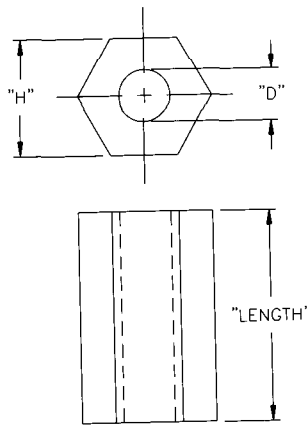

SPACERS AND STANDOFFS

HEX SPACER STANDOFF (HS)

- Available in 31 sizes
- Self-extinguishing
- Low moisture absorption
- Chemical resistant
- UL 94 V-0 rated material
- Mounts with self tapping screws
- **Material: CPVC, RMS-11**
- Color: Light gray
- Standard Pack: Up to 1" long, 1000 per bag; over 1" long, 500 per bag
- Available in 4' or other lengths by special order

HS

FOR #4 SCREW		FOR #6 SCREW		FOR #8 SCREW	
PART NO.	LENGTH ±.010(0.25)	PART NO.	LENGTH ±.010(0.25)	PART NO.	LENGTH ±.010(0.25)
HS4-3	3/8 (9.5)				
HS4-4	1/2 (12.7)	HS6-4	1/2 (12.7)		
HS4-5	5/8 (15.9)	HS6-5	5/8 (15.9)	HS8-5	5/8 (15.9)
HS4-6	3/4 (19.1)	HS6-6	3/4 (19.1)	HS8-6	3/4 (19.1)
HS4-7	7/8 (22.2)	HS6-7	7/8 (22.2)	HS8-7	7/8 (22.2)
HS4-8	1 (25.4)	HS6-8	1 (25.4)	HS8-8	1 (25.4)
HS4-10	1-1/4 (31.8)	HS6-10	1-1/4 (31.8)	HS8-10	1-1/4 (31.8)
HS4-12	1-1/2 (38.1)	HS6-12	1-1/2 (38.1)	HS8-12	1-1/2 (38.1)
HS4-14	1-3/4 (44.5)	HS6-14	1-3/4 (44.5)	HS8-14	1-3/4 (44.5)
HS4-16	2 (50.8)	HS6-16	2 (50.8)	HS8-16	2 (50.8)
				HS8-18	2-1/4 (57.2)
				HS8-20	2-1/2 (63.5)
				HS8-22	2-3/4 (69.9)
				HS8-24	3 (76.2)

PART NO.	"H"	"D" ± .005 (±.13)
HS4	.187 ±.006 (4.8 ±.15)	.102 (2.6)
HS6	.250 ±.008 (6.4 ±.20)	.110 (2.8)
HS8	.375 ±.010 (9.5 ±.25)	.141 (3.6)

RICHCO HEXAGONAL SPACER (RHS)

- Large range of sizes available for any application
- Length can be obtained in increments of .010 by special order
- **Material: Nylon 6/6, RMS-48**
- Color: Natural
- Standard Pack: 1000 per bag