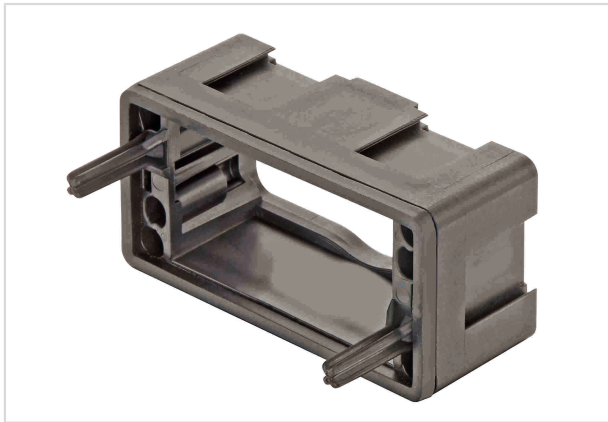

Han-Modular Flexbox carrier hood (A...D)

Image is for illustration purposes only. Please refer to product description.

Part number	09 14 004 8101
Specification	Han-Modular Flexbox carrier hood (A...D)
HARTING eCatalogue	https://b2b.harting.com/09140048101

Identification

Category	Hoods/Housings
Series of hoods/housings	Han-Modular® Flexbox
Type of hood/housing	Carrier hood
Description of hood/housing	for 4 modules A ... D

Technical characteristics

Limiting temperature	-40 ... +125 °C
Degree of protection acc. to IEC 60529	IP54

Material properties

Material (hood/housing)	Polyamide (PA) Fibre-glass reinforced
Colour (hood/housing)	RAL 9005 (jet black)
Material (seal)	NBR
Colour (seal)	RAL 9005 (jet black)
Material flammability class acc. to UL 94	V-0
RoHS	compliant
ELV status	compliant
China RoHS	e
REACH Annex XVII substances	No
REACH ANNEX XIV substances	No
REACH SVHC substances	No

Specifications and approvals

Specifications	IEC 61984 EN 45545-1 R22: HL1, HL2
----------------	---------------------------------------

Commercial data

Packaging size	1
Net weight	82.8 g
Country of origin	China
European customs tariff number	85389099
eCl@ss	27440202 Shell for industrial connectors