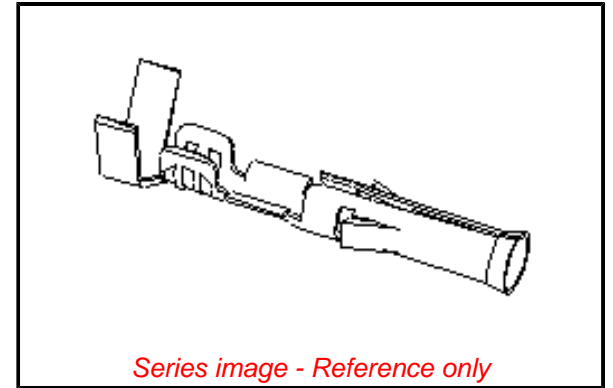

PLEASE CHECK WWW.MOLEX.COM FOR LATEST PART INFORMATION

Part Number: [0002091119](#)
Status: **Active**
Overview: Standard .093" Pin and Socket Connectors
Description: 2.36mm Diameter, Standard .093" Pin and Socket Crimp Terminal, Series 1381, Female, with Tin (Sn) Plated Brass Contact, 18-22 AWG, Bag

Documents:

[Drawing (PDF)](#) [Packaging Specification PK-1190-003 (PDF)](#)
[Product Specification PS-43660-9999-001 (PDF)](#) [RoHS Certificate of Compliance (PDF)](#)

General

Product Family	Crimp Terminals
Series	1381
Application	Power, Wire-to-Wire
Crimp Quality Equipment	Yes
Overview	Standard .093" Pin and Socket Connectors
Packaging Alternative	02091117 (Reel)
Product Name	Standard .093"
UPC	800753746077

Physical

Durability (mating cycles max)	25
Gender	Female
Material - Metal	Brass
Material - Plating Mating	Tin
Material - Plating Termination	Tin
Net Weight	0.360/g
Packaging Type	Bag
Plating min - Mating	0.508µm
Plating min - Termination	0.508µm
Termination Interface: Style	Crimp or Compression
Wire Insulation Diameter	1.52-3.05mm
Wire Size AWG	18, 20, 22
Wire Size mm²	N/A

Material Info

Engineering Number	1381-A(P901)L

Reference - Drawing Numbers

Packaging Specification	PK-1190-003
Product Specification	PS-43660-9999-001
Sales Drawing	SD-1381-X

EU ELV

Not Relevant

EU RoHS

Compliant

REACH SVHC

Not Contained Per
-ED/88/2018 (15
January 2019)

Halogen-Free

Status

Low-Halogen

For more information, please visit [Contact US](#)

China ROHS

ELV

RoHS Phthalates

China RoHS

Green Image

Not Relevant

Not Contained

Search Parts in this Series

[1381 Series](#)

Use With

[1619](#) Plug or Receptacle Housing, [1545](#) Plug or Receptacle Housing, [1396](#) Plug or Receptacle Housing, [1490](#) Plug or Receptacle Housing, [2629](#) Plug or Receptacle Crimp Housings, [1261](#) Plug or Receptacle Housing, [1292](#) Plug or Recept