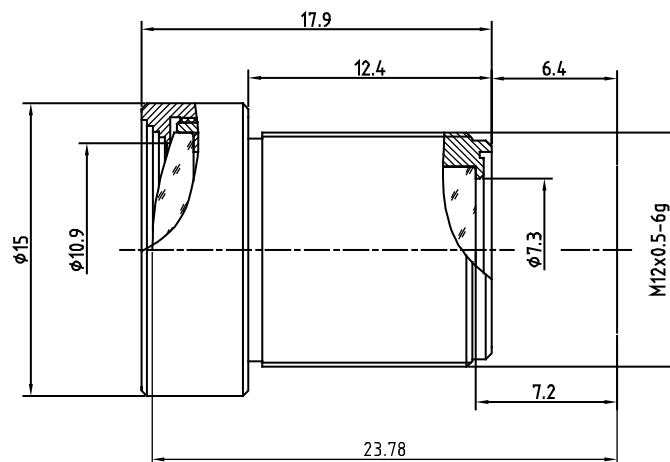

Lens Evetar M12B1618 F1.8 f16mm 1/2"

Order Numbers

- 2000036374** (without IR cut filter)
- 2000036375** (with IR cut filter)

Key Features

- S-mount lens with optimum price/performance ratio
- 1/2" lens with fixed focal length of 16.0 mm and fixed iris of f/1.8
- Available with IR cut filter (for color cameras) or without IR cut filter (for mono cameras)

Technical Specifications	
Image Circle	1/2"
Focal Length	16.0 mm
Aperture	f/1.8
Iris Type	fixed
MOD	350 mm
Resolution	MP
Angle of View (D / H / V)	27.8° / 22.3° / 16.8°
Back Focal Length	7.2 mm
Mount	M12x0.5-6g