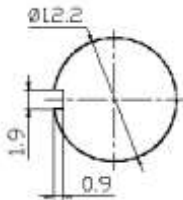

Medium Toggle Switch

Q-348

TYPE: **KN3(B)-403A**

SPECIFICATIONS

Rating: 10A 125V AC; 6A 250V AC
Contact R: 50mΩ max
Insulation R: 500V DC 100MΩ min
Dielectric Strength: 1 Minute 1500V AC
Operating Temperature: -25°C ~ +85°C
Electrical Life: 10, 000 Cycles

Mounting