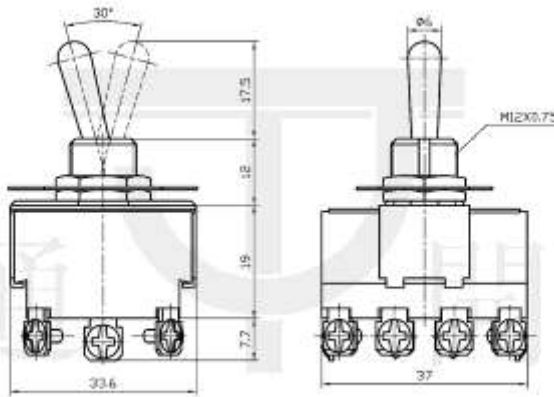

## Medium Toggle Switch

**Q-348**

TYPE: **KN3(B)-403A**

### SPECIFICATIONS

Rating: 10A 125V AC; 6A 250V AC  
 Contact R: 50mΩ max  
 Insulation R: 500V DC 100MΩ min  
 Dielectric Strength: 1 Minute 1500V AC  
 Operating Temperature: -25°C ~ +85°C  
 Electrical Life: 10, 000 Cycles

Outline Drawing

Mounting

Circuitry