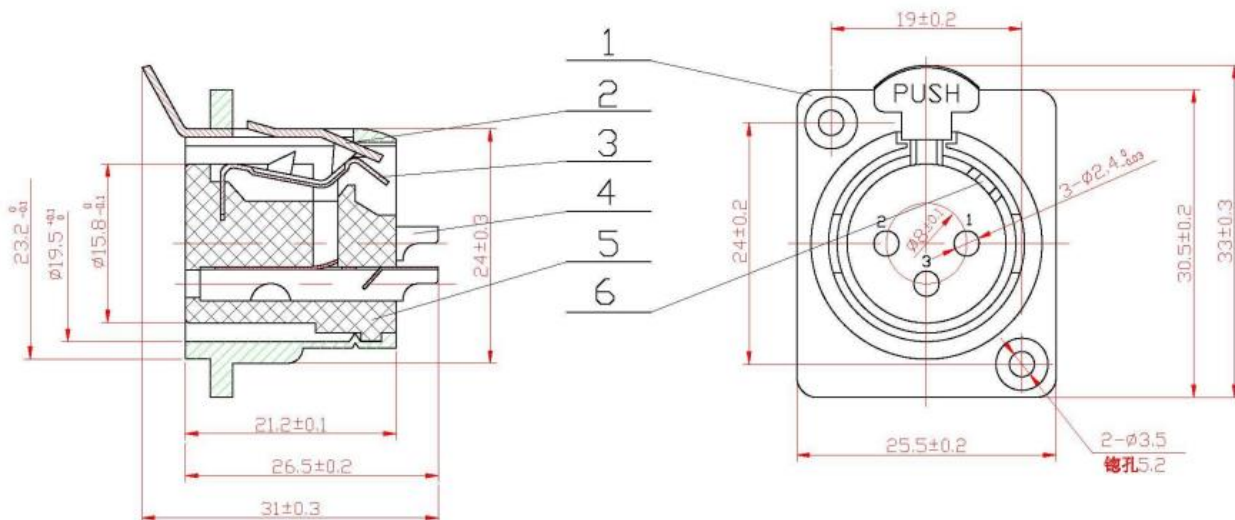

Datasheet

Natural 3 Way Female Straight Panel Mount XLR Connector

RS Stock number [458-042](#)

Dimensions: (mm)

Specifications

- Body Orientation: Straight
- Colour: Natural
- Contact Material: Brass
- Gender: Female
- Housing Material: Zinc Aluminium Alloy
- Mounting Type: Panel Mount
- Number of Contacts: 3