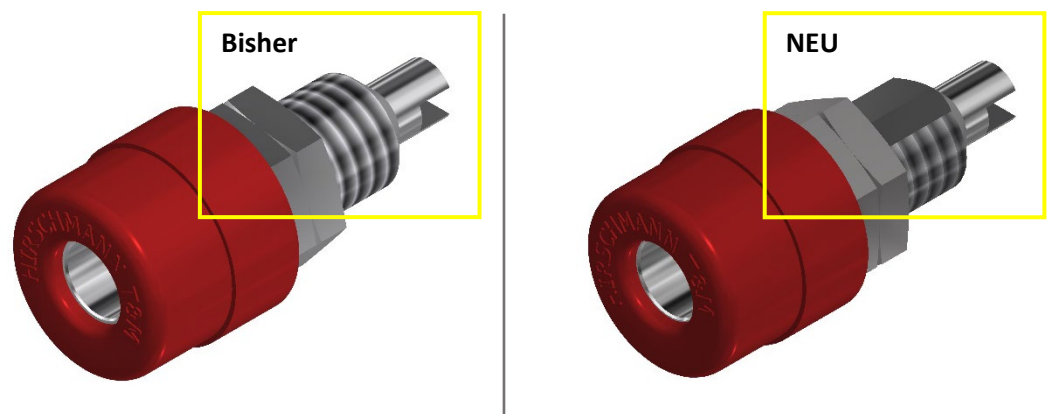

PRODUCT INFORMATION to

BIL 20 / BIL 20 Au (9301761xx / 9301767xx)

BIL 30 / BIL 30 Au (9301661xx / 9301667xx)

BUG 10 / BUG 10 Au (9301751xx / 9301757xx)

Dear Sir or Madam,

We would like to inform you about the following change to the products **BIL 20**, **BIL 30** and **BUG 10**. Due to the new requirement of the RoHS directive, we have changed the material of the contact socket to zinc die-cast.

The new production technology required a slight design change, which is visible through flattening. Previously, the socket had a circumferential thread (see picture). This adjustment has no effect on the function or technical properties.

We would ask you to update your publications and to inform your customers accordingly. Please find enclosed data sheets and new image as well as complete overview with concerned part numbers (page 2). The article numbers remain the same and a running transition will be guaranteed. A mixing in the packing units can be excluded.

If you have any further questions, please do not hesitate to contact us.

Yours sincerely

SKS Kontakttechnik GmbH

Ines Rehropp
Product Management