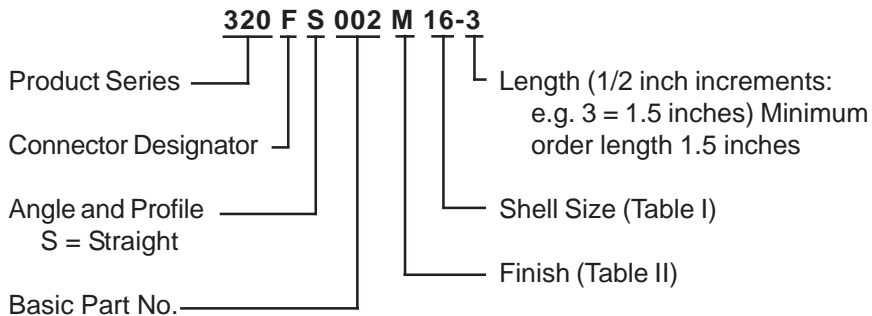

**CONNECTOR
DESIGNATORS**
A-B*-C-D-E-F
G-H-J-K-L-S

* Conn. Desig. B See Note 2

**DIRECT
COUPLING**

TABLE II : STANDARD FINISHES	
GLENAIR SYMBOL	FINISH
B	Cadmium Plate, Olive Drab
C	Anodize, Black
G	Hard Coat, Anodic
M	Electroless Nickel
NF	Cadmium Plate, Olive Drab Over Electroless Nickel

See Back Cover for Complete Finish Information and Additional Finish Options

See inside back cover fold-out or pages 13 and 14 for unabridged Tables I and II.

1. Metric dimensions (mm) are indicated in parentheses.
2. When using Connector Designator B refer to pages 18 and 19 for part number development.