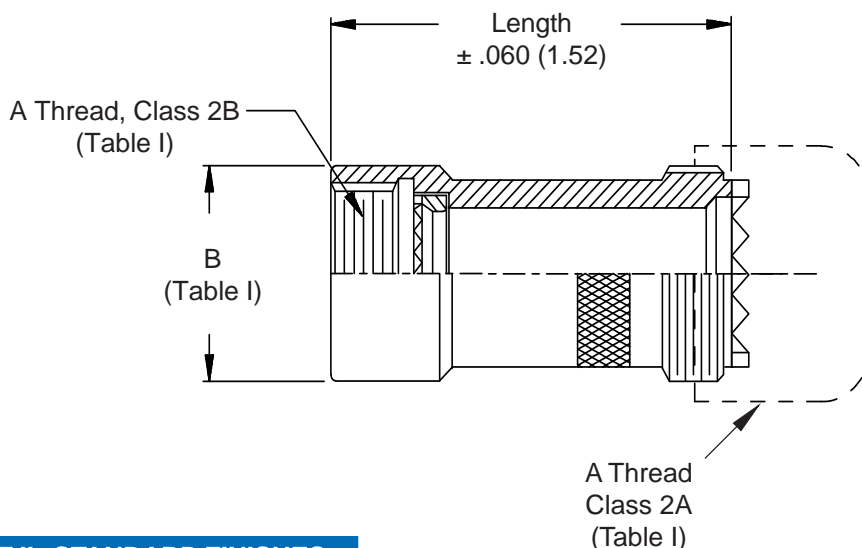

**CONNECTOR
 DESIGNATORS**
A-B*-C-D-E-F
G-H-J-K-L-S

* Conn. Desig. B See Note 2

**DIRECT
 COUPLING**

TABLE II : STANDARD FINISHES	
GLENAIR SYMBOL	FINISH
B	Cadmium Plate, Olive Drab
C	Anodize, Black
G	Hard Coat, Anodic
M	Electroless Nickel
NF	Cadmium Plate, Olive Drab Over Electroless Nickel

See Back Cover for Complete Finish Information and Additional Finish Options

See inside back cover fold-out or pages 13 and 14 for unabridged Tables I and II.

1. Metric dimensions (mm) are indicated in parentheses.
2. When using Connector Designator B refer to pages 18 and 19 for part number development.