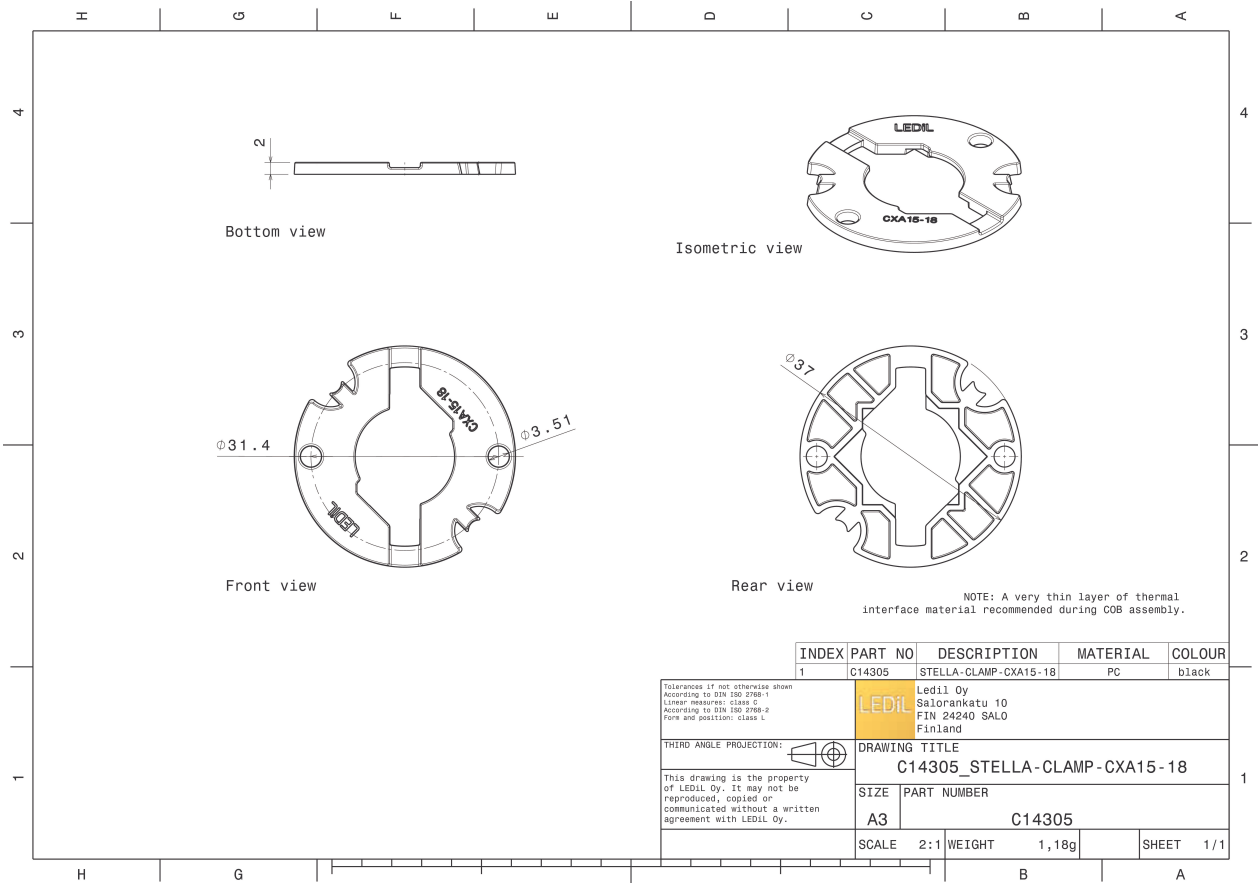

STELLA-CLAMP-CXA15-18

Basepart for STELLA. Compatible with CREE CXA15xx and CXA18xx.

TECHNICAL SPECIFICATIONS:

Dimensions	Ø 37.0 mm
Height	2 mm
Fastening	screw
Colour	white
Box size	380 x 280 x 270 mm
Box weight	5.3 kg
Quantity in Box	3200 pcs
ROHS compliant	yes ⓘ

MATERIAL SPECIFICATIONS:

Component	Type	Material	Colour
STELLA-CLAMP-CXA15-18	Base part	PC	white

GENERAL INFORMATION:

NOTE: The typical beam angle will be changed by different color, chip size and chip position tolerance. The typical total beam angle is the full angle measured where the luminous intensity is half of the peak value.