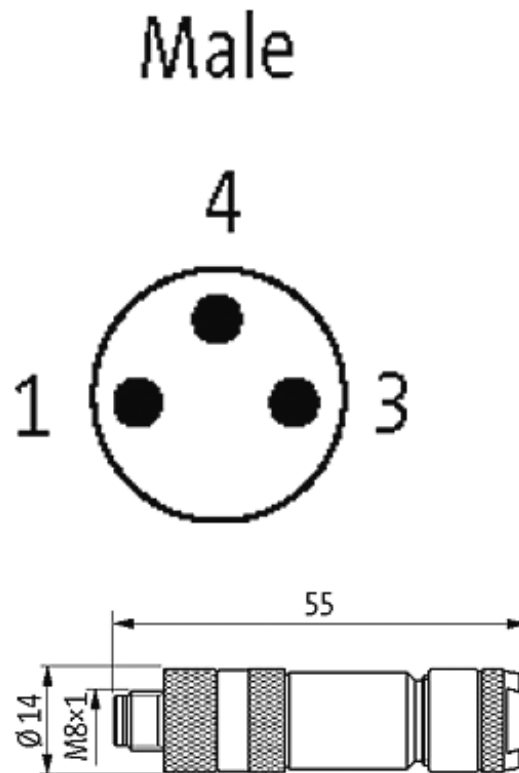

**M8 MALE 0° SHIELDED WIREABLE SCREW TERM.**3-pol. 0,14...0.5mm<sup>2</sup>

Male straight

3-pole, shielded

Screw terminals

Connection cross section: 0.14...0.5 mm<sup>2</sup>[Link to Product](#)**Illustration**

### Technical Data

Operating voltage	max. 60 V AC/DC
Operating current per contact	max. 4 A
Connection cross section	0.14...0.5 mm <sup>2</sup>
Sealing range (cable diameter)	3.5...5.5 mm
Protection	IP67 inserted and tightened (EN 60529)

### General data

Temperature range	-25...+85 °C
Dimensions H × W × D	55×14×14 mm