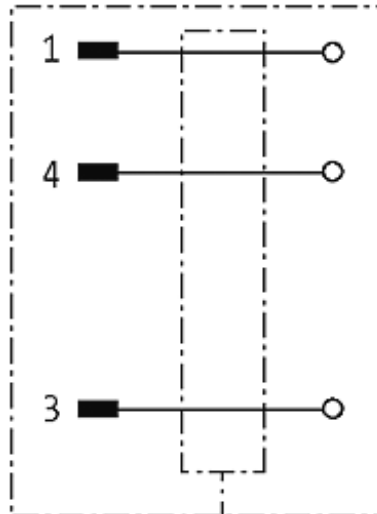

**M8 MALE 0° SHIELDED WIREABLE SCREW TERM.**3-pol. 0,14...0.5mm<sup>2</sup>

Male straight

3-pole, shielded

Screw terminals

Connection cross section: 0.14...0.5 mm<sup>2</sup>[Link to Product](#)**Illustration**

Product may differ from Image

### Technical Data

Operating voltage	max. 60 V AC/DC
Operating current per contact	max. 4 A
Connection cross section	0.14...0.5 mm <sup>2</sup>
Sealing range (cable diameter)	3.5...5.5 mm
Protection	IP67 inserted and tightened (EN 60529)

### General data

Temperature range	-25...+85 °C
Dimensions H × W × D	55×14×14 mm