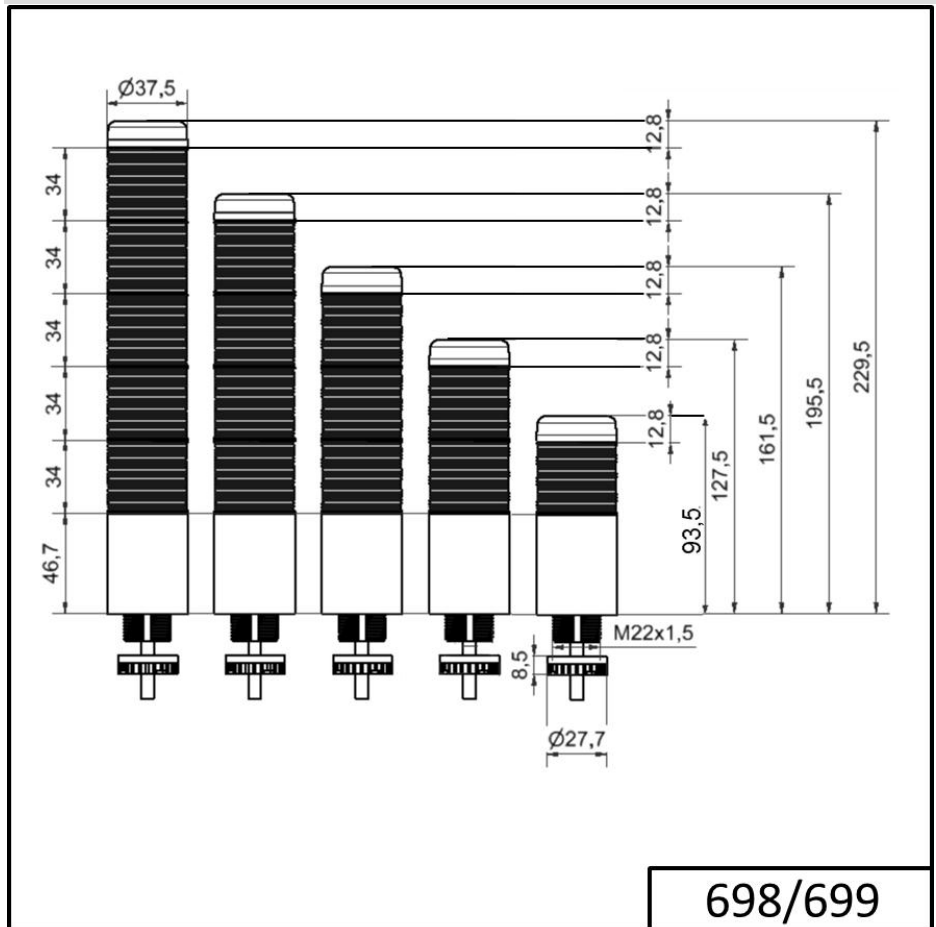

Completely pre-assembled Signal Towers / KOMPAKT 37
K37cl sr plug EM Pulse tone 24VAC/DC BU/

ACUSTICAL DATA	
Volume/dB(max) at 1m distance	85,0 dB (A)
Acoustic signal image	Pulse tone
Audio frequency	2900 Hz
Acoustic service life	5,000 h minimum

DRAWING

! For additional installation and mounting information, refer to the appropriate user guide at www.werma.com. This printed copy is for information only and is subject to alteration.