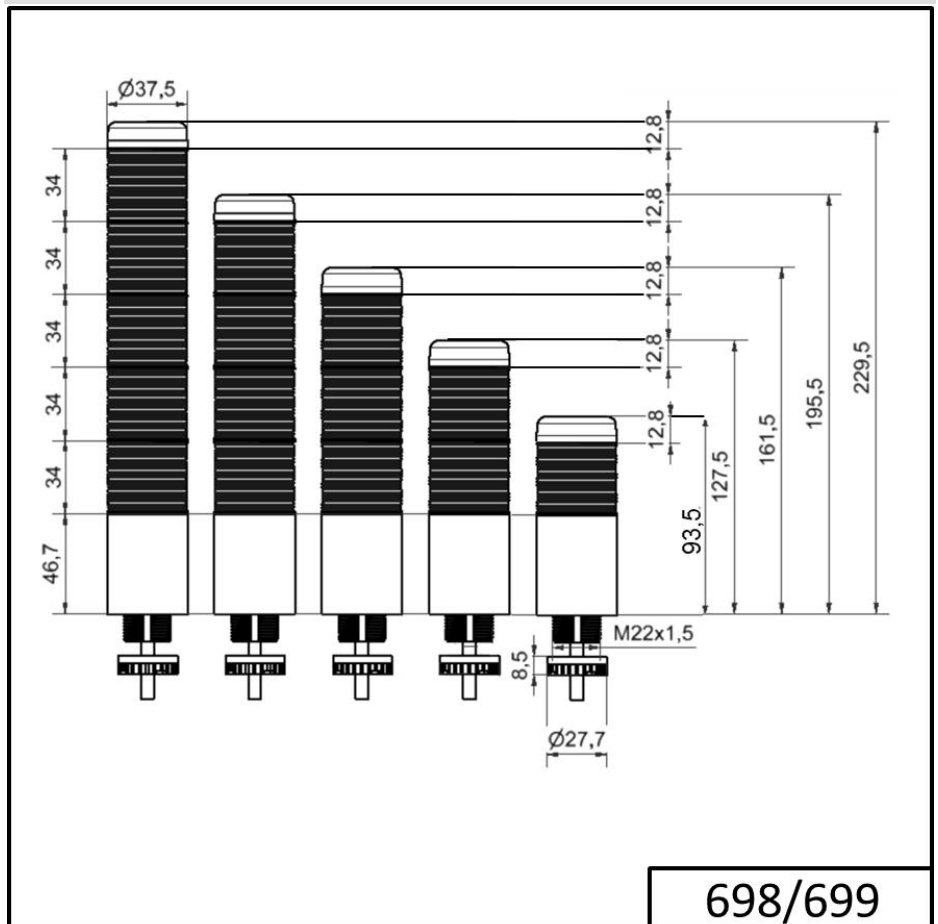

Completely pre-assembled Signal Towers / KOMPAKT 37
K37 cable EM Pulse tone 24VAC/DC YE/RD

Service life optical	50,000 h maximum

ACUSTICAL DATA	
Volume/dB(max) at 1m distance	85,0 dB (A)
Acoustic signal image	Pulse tone
Audio frequency	2900 Hz
Acoustic service life	5,000 h minimum

DRAWING

For additional installation and mounting information, refer to the appropriate user guide at www.werma.com. This printed copy is for information only and is subject to alteration.