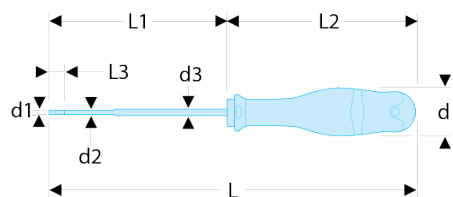

A3.5X100TVE A.TVE - PROTWIST® 1000 Volt insulated screwdrivers for slotted-head screws

Description :

- For your safety, each screwdriver is tested individually at 10000 Volts for 10 seconds, at the end of the manufacturing cycle.
- 1000 Volt sheathed round blade.
- Bi-material grip resists to impacts, abrasion, and chemicals.

d [mm]: 25

d1 [mm]: 3.5

d2 [mm]: 3.8

d3 [mm]: 5.5

L [mm]: 204

L1 [mm]: 100

L2 [mm]: 104

L3 [mm]: 15