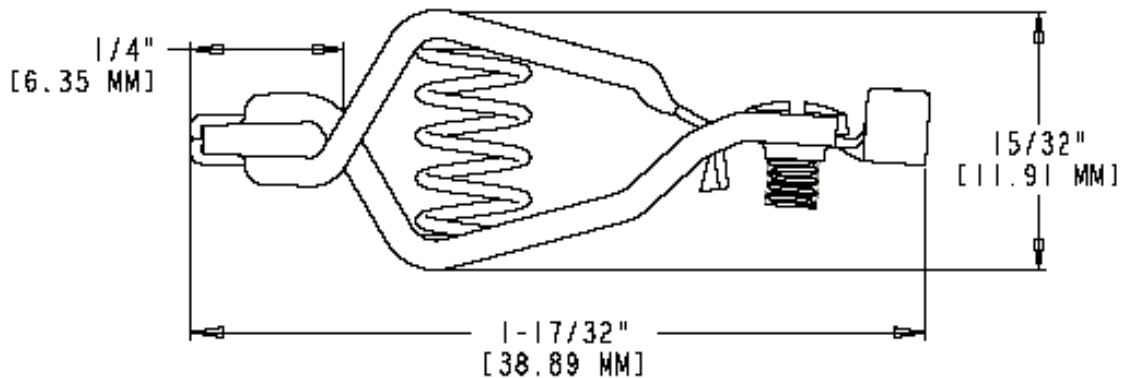

Part Number: BU-45/BU-45C
Description: Pee-Wee Clip

3507

- Pee-Wee Clip
- Screw or crimp connection
- Jaw opens 0.31" (7.9 mm) max
- Material: zinc-plated steel (BU-45) or solid copper (BU-45C)
- Length: 1.53" (38.89 mm)
- Federal Spec: CID AA59466-006 (BU-45C)
- Rating: 5 Amps (BU-45) or 10 Amps (BU-45C)
- RoHS Compliant