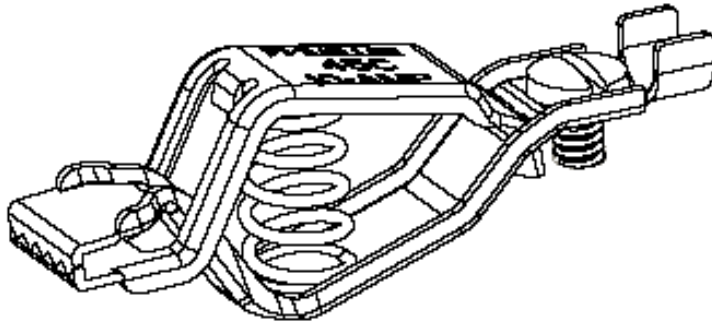

Part Number: BU-45/BU-45C
Description: Pee-Wee Clip

3507

- Pee-Wee Clip
- Screw or crimp connection
- Jaw opens 0.31" (7.9 mm) max
- Material: zinc-plated steel (BU-45) or solid copper (BU-45C)
- Length: 1.53" (38.89 mm)
- Federal Spec: CID AA59466-006 (BU-45C)
- Rating: 5 Amps (BU-45) or 10 Amps (BU-45C)
- RoHS Compliant