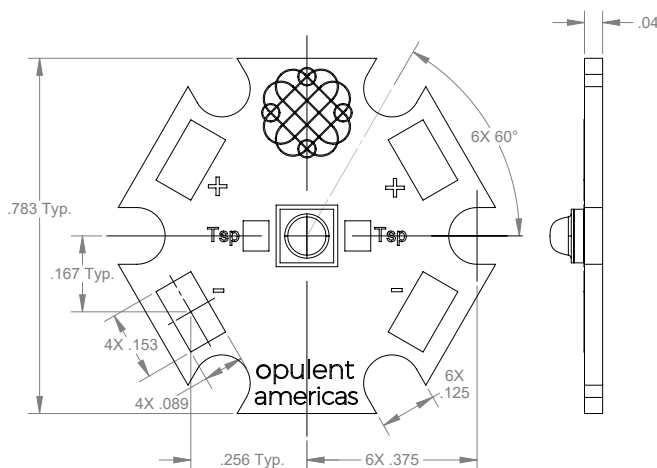

Osram Horticulture Starboards

Product Selection Guide

Color	Part Number	Description	Beam Angle	Peak Wave length	Vf	Flux (mW)	uMol/s	uMol/J	uMol/s	uMol/J
					@ 350mA, Tj 25C				@700mA, Tj 85C	
 Deep Blue 455nm	LST1-01F06-RYL1-00	Starboard, Osram OSOLON SSL 120, Deep Blue	120°	455nm	2.85	687	2.60	2.60	4.20	2.10
 Green 530nm	LST1-01F06-GRN1-00	Starboard, Osram OSOLON SSL 120, Green	120°	530nm	3.20	281	1.22	1.09	1.73	0.77
 White 4000K	LST1-01F06-4070-00	Starboard, Osram OSOLON Square, 4000K / 70CRI	120°	n/a	3.00	516	2.34	2.39	4.10	2.09
 Hyper Red 655nm	LST1-01F06-PRD1-00	Starboard, Osram OSOLON SSL 120, Hyper Red	120°	655nm	2.15	450	2.47	3.29	4.35	2.68
 Far Red 735nm	LST1-01F06-FRD1-00	Starboard, Osram OSOLON SSL 120, Far Red	120°	735nm	1.85	282	1.60	2.48	2.70	1.98

All values shown above are typical.
Do not look into the light emitting from these LEDs as it is harmful to the human eye.
Eye injury may result. Use skin and eye protection as necessary.
Other beam angles and colors available upon request

Mechanical Dimensions

Last Modified: 09/17/19

About Opulent Americas

Opulent Americas, part of Singapore based Opulent Group, is a fully integrated, global manufacturer for the lighting, automotive and medical industries. Through 30 years of manufacturing experience and state-of-the-art facilities, the company offers leading solid state lighting components and modules. The NC-based office provides quick engineering & sales support with an R&D lab to provide prototype development and custom solutions. See Opulent-Americas.com for more information.