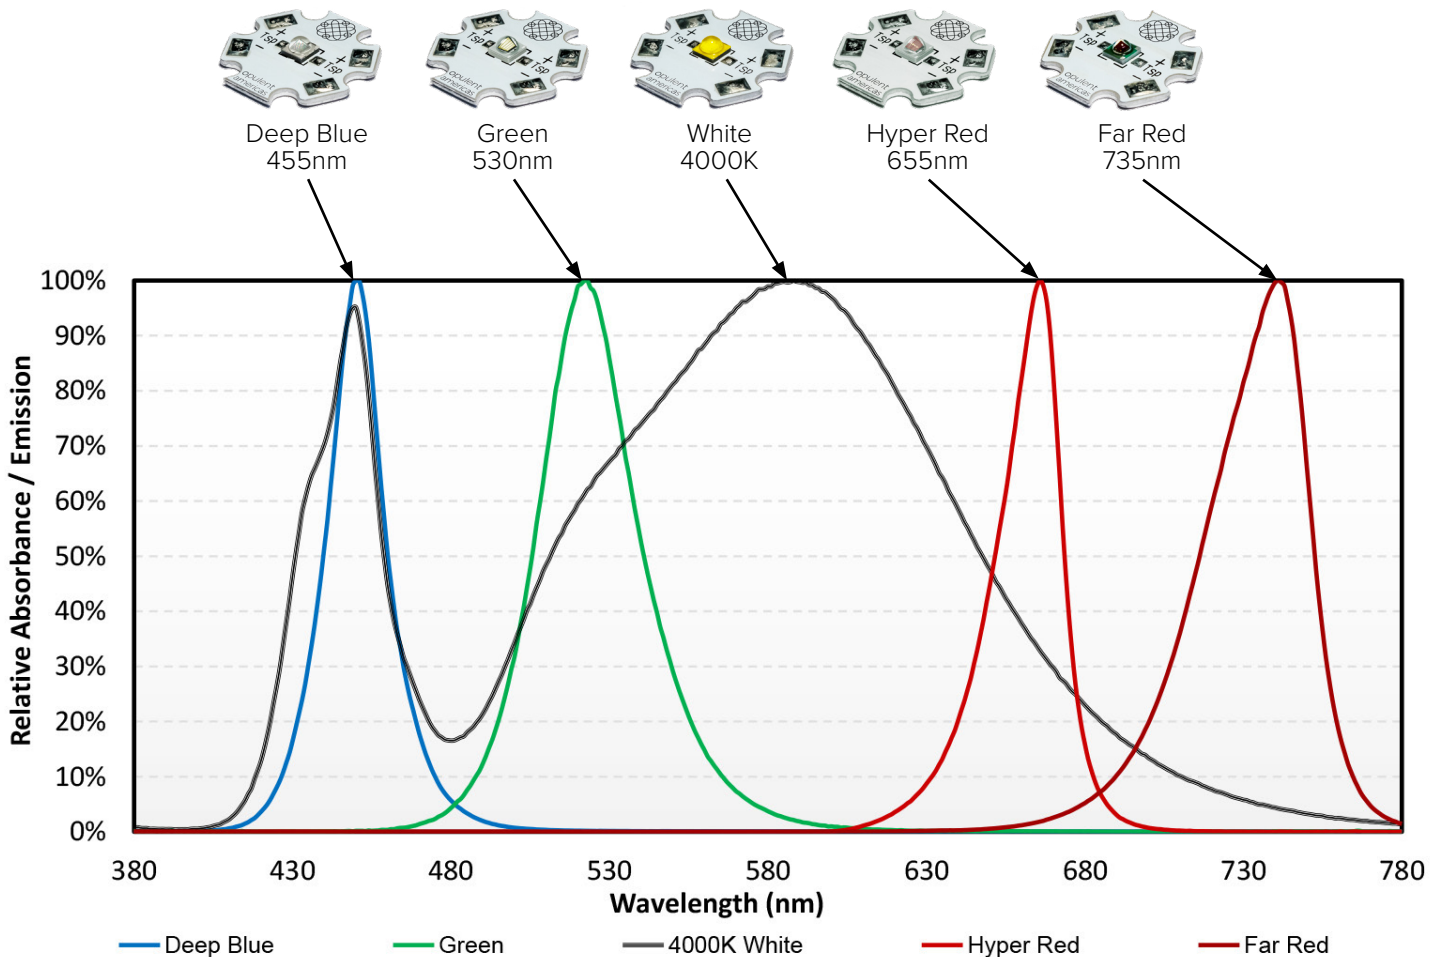

OSRAM Horticulture Starboards

Industry Leading High Powered LED Starboards

Data Sheet

Version 1.0

Lean & Fast

- Industry leading efficiency across the spectrum of high power color and white LEDs
- Horticulture LEDs specifically selected for the highest performance at a given color
- Light output and efficiency evaluated at elevated drive current and temperature
- Specific wavelengths targeted within the PAR range for optimized plant growth
- Create multiple spectral configurations quickly and easily

Made Smarter

Ideal for horticulture lighting applications, the Opulent Americas starboards, built with high power white and color LED technology, deliver high efficacy across the PAR range. Specifically selected from a portfolio of color options for various stages of plant growth, including white light to achieve a similar outcome to natural sunlight. The variety of color options and easy set-up allow for flexibility, quick adjustments to support different growth phases, rapid prototyping and sampling of the latest LEDs in an easy to use footprint.

Spectral Power Distribution

Osram Horticulture Starboards

Product Selection Guide

Color	Part Number	Description	Beam Angle	Peak Wave length	Vf	Flux (mW)	uMol/s	uMol/J	uMol/s	uMol/J
					@ 350mA, Tj 25C				@700mA, Tj 85C	
 Deep Blue 455nm	LST1-01F06-RYL1-00	Starboard, Osram OSOLON SSL 120, Deep Blue	120°	455nm	2.85	687	2.60	2.60	4.20	2.10
 Green 530nm	LST1-01F06-GRN1-00	Starboard, Osram OSOLON SSL 120, Green	120°	530nm	3.20	281	1.22	1.09	1.73	0.77
 White 4000K	LST1-01F06-4070-00	Starboard, Osram OSOLON Square, 4000K / 70CRI	120°	n/a	3.00	516	2.34	2.39	4.10	2.09
 Hyper Red 655nm	LST1-01F06-PRD1-00	Starboard, Osram OSOLON SSL 120, Hyper Red	120°	655nm	2.15	450	2.47	3.29	4.35	2.68
 Far Red 735nm	LST1-01F06-FRD1-00	Starboard, Osram OSOLON SSL 120, Far Red	120°	735nm	1.85	282	1.60	2.48	2.70	1.98