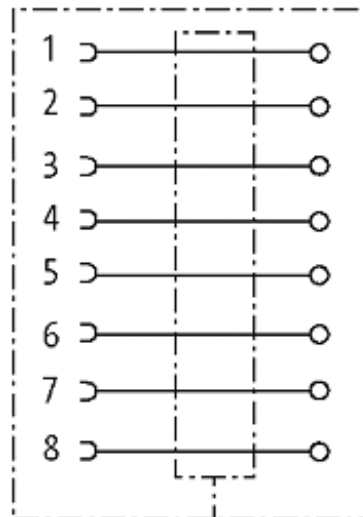

M12 FEMALE 0° SHIELDED WIREABLE SCREW TERM.

8-pol. max.0.5mm² 6-8mm

[Link to Product](#)

Illustration

Female

Product may differ from Image

Form

Form 17361

Technical Data

Operating voltage	max. 30 V AC/DC
Operating current per contact	max. 2 A
Connection cross section	max. 0.5 mm ²
Sealing range (cable Ø)	6...8 mm
Protection	IP65 and IP67 when plugged and screwed down (EN 60529)
Housing	Brass, nickel plated