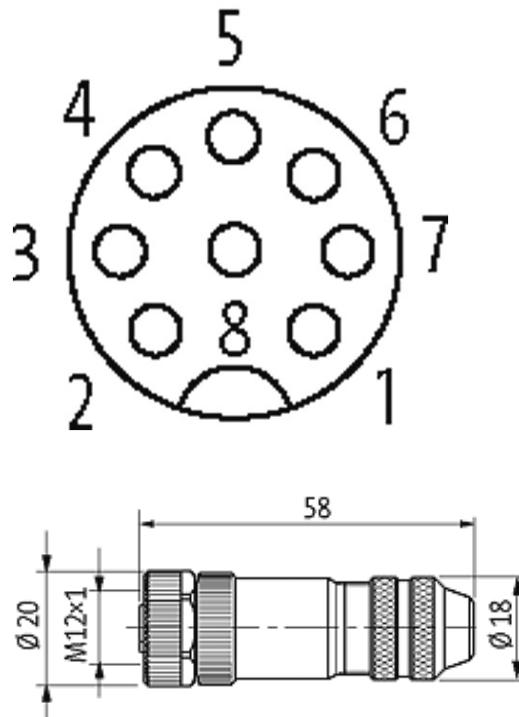

M12 FEMALE 0° SHIELDED WIREABLE SCREW TERM.

8-pol. max.0.5mm² 6-8mm

[Link to Product](#)

Illustration

Female

Product may differ from Image

Form

Form 17361

Technical Data

Operating voltage	max. 30 V AC/DC
Operating current per contact	max. 2 A
Connection cross section	max. 0.5 mm ²
Sealing range (cable Ø)	6...8 mm
Protection	IP65 and IP67 when plugged and screwed down (EN 60529)
Housing	Brass, nickel plated

General data

Temperature range -25...+85 °C

Commercial data

country of origin	DE
customs tariff number	85369010
EAN	4048879195294
eClass	27279218
minimum order quantity	1