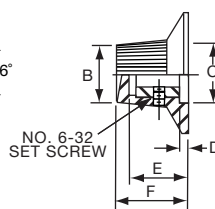

Knobs, Molded Phenolic

PKS SERIES

		Straight Knurl with Indicator Line on Skirt					
Tyco Electronics	Alcoswitch	A	B	C	D	E	F
9-1437624-5	PKS1104B1/4	1.12(28.5)	.567(14.4)	.620(15.8)	.090(2.29)	.510(12.95)	.670(17.0)

PKS SERIES

		Straight Knurl Aluminum Skirt Has Line or 0-9 Numbers						
Tyco Electronics	Alcoswitch	A	B	C	D	E	F	Marking
9-1437624-4	PKS1103B101/4	1.17(29.6)	.571(14.5)	.620(15.7)	.098(2.49)	.516(13.1)	.670(17.0)	Numbers
9-1437624-7	PKS1106B1/4	1.17(29.6)	.571(14.5)	.618(15.7)	.098(2.49)	.516(13.1)	.670(17.0)	Line
9-1437624-6	PKS1105B101/4	1.17(29.6)	.571(14.5)	.618(15.7)	.098(2.49)	.516(13.1)	.670(17.0)	Numbers

PKS SERIES

SPUN ALUMINUM INLAY

		Choice of Indicator Line or 0-9, 0-10, -5+5 Numerals						
Tyco Electronics	Alcoswitch	A	B	C	D	E	F	Marking
1437625-1	PKS1132B51/4	1.18(30.0)	.551(14.0)	.551(14.0)	.118(30.0)	.615(15.62)	.748(19.0)	+5-0-5
1437625-2	PKS1132B91/4	1.18(30.0)	.551(14.0)	.551(14.0)	.118(30.0)	.615(15.62)	.748(19.0)	0-9
9-1437624-9	PKS1132B101/4	1.18(30.0)	.551(14.0)	.551(14.0)	.118(30.0)	.615(15.62)	.748(19.0)	0-10
9-1437624-8	*PKS1132B1/4	1.18(30.0)	.551(14.0)	.551(14.0)	.118(30.0)	.615(15.62)	.748(19.0)	Indicator Line

*1 Set screw 180° from indicator line.