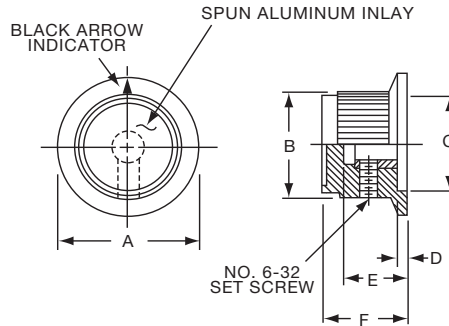

PKD SERIES

PKD60B1/4

PKD100B1/4

		Straight Knurl Aluminum Skirt w/Arrow Indicator					
Tyco Electronics	Alcoswitch	A	B	C	D	E	F
2-1437624-8	PKD60B1/8	.780(19.8)	.566(14.4)	.487(12.4)	.059(1.5)	.492(12.5)	.563(14.3)
2-1437624-7	PKD60B1/4	.780(19.8)	.566(14.4)	.487(12.4)	.059(1.5)	.492(12.5)	.563(14.3)
3-1437624-1	PKD70B1/4	1.02(25.9)	.750(19.1)	.700(17.8)	.080(2.0)	.490(12.5)	.610(15.5)
2-1437624-5	PKD100B1/4	1.29(32.8)	1.00(25.4)	.865(22.0)	.050(1.3)	.500(12.7)	.590(15.0)