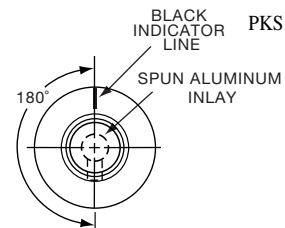

Knobs, Molded Phenolic

PKS SERIES

		Straight Knurl with Indicator Line on Skirt					
Tyco Electronics	Alcoswitch	A	B	C	D	E	F
9-1437624-5	PKS1104B1/4	1.12(28.5)	.567(14.4)	.620(15.8)	.090(2.29)	.510(12.95)	.670(17.0)

PKS SERIES

		Straight Knurl Aluminum Skirt Has Line or 0-9 Numbers						
Tyco Electronics	Alcoswitch	A	B	C	D	E	F	Marking
9-1437624-4	PKS1103B101/4	1.17(29.6)	.571(14.5)	.620(15.7)	.098(2.49)	.516(13.1)	.670(17.0)	Numbers
9-1437624-7	PKS1106B1/4	1.17(29.6)	.571(14.5)	.618(15.7)	.098(2.49)	.516(13.1)	.670(17.0)	Line
9-1437624-6	PKS1105B101/4	1.17(29.6)	.571(14.5)	.618(15.7)	.098(2.49)	.516(13.1)	.670(17.0)	Numbers

PKS SERIES

SPUN ALUMINUM INLAY

		Choice of Indicator Line or 0-9, 0-10, -5+5 Numerals						
Tyco Electronics	Alcoswitch	A	B	C	D	E	F	Marking
1437625-1	PKS1132B51/4	1.18(30.0)	.551(14.0)	.551(14.0)	.118(30.0)	.615(15.62)	.748(19.0)	+5-0-5
1437625-2	PKS1132B91/4	1.18(30.0)	.551(14.0)	.551(14.0)	.118(30.0)	.615(15.62)	.748(19.0)	0-9
9-1437624-9	PKS1132B101/4	1.18(30.0)	.551(14.0)	.551(14.0)	.118(30.0)	.615(15.62)	.748(19.0)	0-10
9-1437624-8	*PKS1132B1/4	1.18(30.0)	.551(14.0)	.551(14.0)	.118(30.0)	.615(15.62)	.748(19.0)	Indicator Line

*1 Set screw 180° from indicator line.