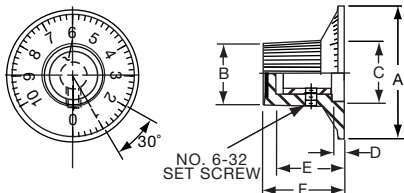

PKS SERIES

SPUN ALUMINUM INLAY

0-10