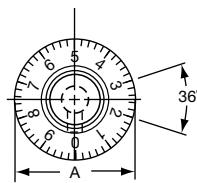

PKS1105B101/4