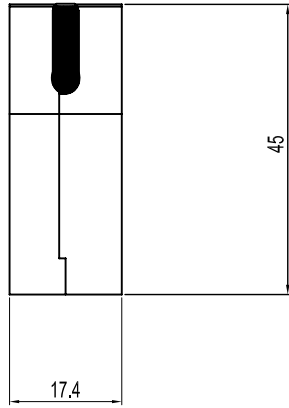

No.	Changes end/or Note No.	Date	Intr	No	Changes end/or Note No.	Date	Intr

Part Number:	Description:	Pack:	1	6	M2.5X14	Screw
6560-0305-03	MHDTZI25-K	SINGLE	2	2	MHDTZI25-Hood	Cover
6561-0305-03	MHDTZI25	BULK	3	2	MHDTZI25-Clamp	Cable Clamp
			4	2	UNC 4-40X45	Jack screw
			Item	QTY	Part Number	Description

DATE: 2008-09-16	DRAWN: MRR	SCALE:	MATERIAL TYPE:
	APPROVED:		REPLACES:

MHDTZI-SERIES

DRAWING No: 20080905_25

No.	Changes end/or Note No.	Date	Intr	No	Changes end/or Note No.	Date	Intr

Part Number:	Description:	Pack:	1	6	M2.5X14	Screw
6560-0305-04	MHDTZI37-K	SINGLE	2	2	MHDTZI37-Hood	Cover
6561-0305-04	MHDTZI37	BULK	3	2	MHDTZI37-Clamp	Cable Clamp
			4	2	UNC 4-40X45	Jack screw
			Item	QTY	Part Number	Description
DATE: 2008-09-16	DRAWN: MRR	SCALE:	MATERIAL TYPE:			
	APPROVED:		REPLACES:			
	MHDTZI-SERIES					
					DRAWING No: 20080905_37	

No.	Changes end/or Note No.	Date	Intr	No	Changes end/or Note No.	Date	Intr

Part Number:	Description:	Pack:	1	6	M2.5X16	Screw
6560-0305-05	MHDTZI50-K	SINGLE	2	2	MHDTZI50-Hood	Cover
6561-0305-05	MHDTZI50	BULK	3	2	MHDTZI50-Clamp	Cable Clamp
			4	2	UNC 4-40X45	Jack screw
			Ltem	QTY	Part Number	Description
DATE: 2008-09-16	DRAWN: MRR	SCALE:	MATERIAL TYPE:			
	APPROVED:		REPLACES:			
	<h1>MHDTZI-SERIES</h1>				 	
			DRAWING No: 20080905_50			