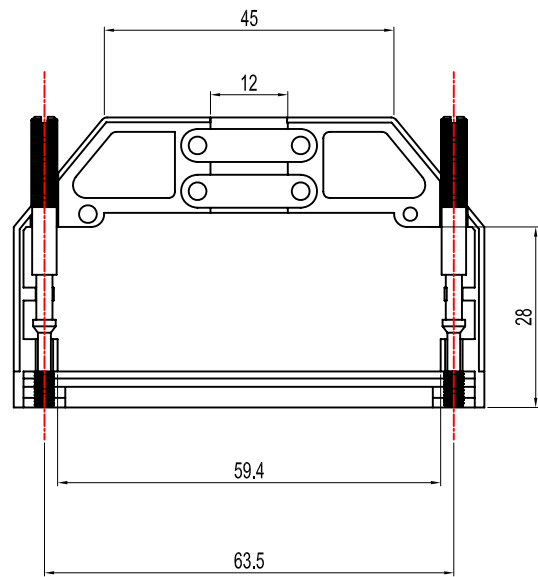

No.	Changes end/or Note No.	Date	Intr	No	Changes end/or Note No.	Date	Intr

Part Number:	Description:	Pack:	1	6	M2.5X14	Screw
6560-0305-03	MHDTZI25-K	SINGLE	2	2	MHDTZI25-Hood	Cover
6561-0305-03	MHDTZI25	BULK	3	2	MHDTZI25-Clamp	Cable Clamp
			4	2	UNC 4-40X45	Jack screw
			Item	QTY	Part Number	Description

DATE: 2008-09-16	DRAWN: MRR	SCALE:	MATERIAL TYPE:
	APPROVED:		REPLACES:

MHDTZI-SERIES

DRAWING No: 20080905_25

No.	Changes end/or Note No.	Date	Intr	No	Changes end/or Note No.	Date	Intr

Part Number:	Description:	Pack:	1	6	M2.5X14	Screw
6560-0305-04	MHDTZI37-K	SINGLE	2	2	MHDTZI37-Hood	Cover
6561-0305-04	MHDTZI37	BULK	3	2	MHDTZI37-Clamp	Cable Clamp
			4	2	UNC 4-40X45	Jack screw
			Item	QTY	Part Number	Description
DATE: 2008-09-16	DRAWN: MRR	SCALE:	MATERIAL TYPE:			
	APPROVED:		REPLACES:			
	MHDTZI-SERIES					
					DRAWING No: 20080905_37	

No.	Changes end/or Note No.	Date	Intr	No	Changes end/or Note No.	Date	Intr

Part Number:	Description:	Pack:	1	6	M2.5X16	Screw
6560-0305-05	MHDTZI50-K	SINGLE	2	2	MHDTZI50-Hood	Cover
6561-0305-05	MHDTZI50	BULK	3	2	MHDTZI50-Clamp	Cable Clamp
			4	2	UNC 4-40X45	Jack screw
			Ltem	QTY	Part Number	Description
DATE: 2008-09-16	DRAWN: MRR	SCALE:	MATERIAL TYPE:			
	APPROVED:		REPLACES:			
	<h1>MHDTZI-SERIES</h1>				 	
			DRAWING No: 20080905_50			