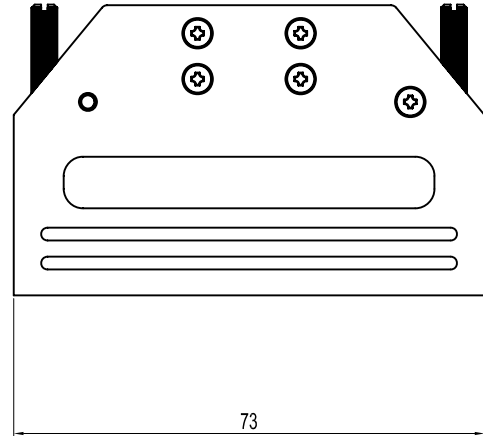

No.	Changes end/or Note No.	Date	Intr	No	Changes end/or Note No.	Date	Intr

Part Number:	Description:	Pack:	1	6	M2.5X14	Screw
6560-0305-03	MHDTZI25-K	SINGLE	2	2	MHDTZI25-Hood	Cover
6561-0305-03	MHDTZI25	BULK	3	2	MHDTZI25-Clamp	Cable Clamp
			4	2	UNC 4-40X45	Jack screw
			Item	QTY	Part Number	Description

DATE: 2008-09-16	DRAWN: MRR	SCALE:	MATERIAL TYPE:
	APPROVED:		REPLACES:

MHDTZI-SERIES

DRAWING No: 20080905_25

No.	Changes end/or Note No.	Date	Intr	No	Changes end/or Note No.	Date	Intr

Part Number:	Description:	Pack:	1	6	M2.5X14	Screw
6560-0305-04	MHDTZI37-K	SINGLE	2	2	MHDTZI37-Hood	Cover
6561-0305-04	MHDTZI37	BULK	3	2	MHDTZI37-Clamp	Cable Clamp
			4	2	UNC 4-40X45	Jack screw
			Item	QTY	Part Number	Description
DATE: 2008-09-16	DRAWN: MRR	SCALE:	MATERIAL TYPE:			
	APPROVED:		REPLACES:			
	MHDTZI-SERIES					
					DRAWING No: 20080905_37	

No.	Changes end/or Note No.	Date	Intr	No	Changes end/or Note No.	Date	Intr

Part Number:	Description:	Pack:	1	6	M2.5X16	Screw
6560-0305-05	MHDTZI50-K	SINGLE	2	2	MHDTZI50-Hood	Cover
6561-0305-05	MHDTZI50	BULK	3	2	MHDTZI50-Clamp	Cable Clamp
			4	2	UNC 4-40X45	Jack screw
			Ltem	QTY	Part Number	Description
DATE: 2008-09-16	DRAWN: MRR	SCALE:	MATERIAL TYPE:			
	APPROVED:		REPLACES:			
	<h1>MHDTZI-SERIES</h1>				 	
			DRAWING No: 20080905_50			