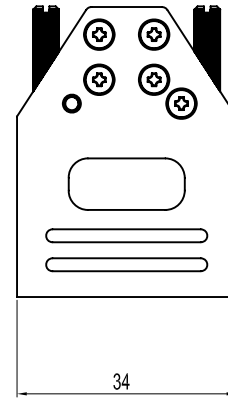

No.	Changes end/or Note No.	Date	Intr	No	Changes end/or Note No.	Date	Intr

Part Number:	Description:	Pack:	1	6	M2.5X14	Screw
6560-0305-01	MHDTZI09-K	SINGLE	2	2	MHDTZI09-Hood	Cover
6561-0305-01	MHDTZI09	BULK	3	2	MHDTZI09-Clamp	Cable Clamp
			4	2	UNC 4-40X45	Jack screw
			Item	QTY	Part Number	Description

DATE: 2008-09-16	DRAWN: MRR	SCALE:	MATERIAL TYPE:
	APPROVED:		REPLACES:

MHDTZI-SERIES

DRAWING No: 20080905_9

No.	Changes end/or Note No.	Date	Intr	No	Changes end/or Note No.	Date	Intr

Part Number:	Description:	Pack:	1	6	M2.5X14	Screw
6560-0305-02	MHDTZI15-K	SINGLE	2	2	MHDTZI15-Hood	Cover
6561-0305-02	MHDTZI15	BULK	3	2	MHDTZI15-Clamp	Cable Clamp
			4	2	UNC 4-40X45	Jack screw
			Item	QTY	Part Number	Description
DATE: 2008-09-16	DRAWN: MRR	SCALE:	MATERIAL TYPE:			
	APPROVED:		REPLACES:			
	<h1>MHDTZI-SERIES</h1>				 	
			DRAWING No: 20080905_15			

No.	Changes end/or Note No.	Date	Intr	No	Changes end/or Note No.	Date	Intr

Part Number:	Description:	Pack:	1	6	M2.5X14	Screw
6560-0305-03	MHDTZI25-K	SINGLE	2	2	MHDTZI25-Hood	Cover
6561-0305-03	MHDTZI25	BULK	3	2	MHDTZI25-Clamp	Cable Clamp
			4	2	UNC 4-40X45	Jack screw
			Item	QTY	Part Number	Description

DATE: 2008-09-16	DRAWN: MRR	SCALE:	MATERIAL TYPE:
	APPROVED:		REPLACES:

MHDTZI-SERIES

DRAWING No: 20080905_25

No.	Changes end/or Note No.	Date	Intr	No	Changes end/or Note No.	Date	Intr

Part Number:	Description:	Pack:	1	6	M2.5X14	Screw
6560-0305-04	MHDTZI37-K	SINGLE	2	2	MHDTZI37-Hood	Cover
6561-0305-04	MHDTZI37	BULK	3	2	MHDTZI37-Clamp	Cable Clamp
			4	2	UNC 4-40X45	Jack screw
			Item	QTY	Part Number	Description
DATE: 2008-09-16	DRAWN: MRR	SCALE:	MATERIAL TYPE:			
	APPROVED:		REPLACES:			
	MHDTZI-SERIES					
					DRAWING No: 20080905_37	