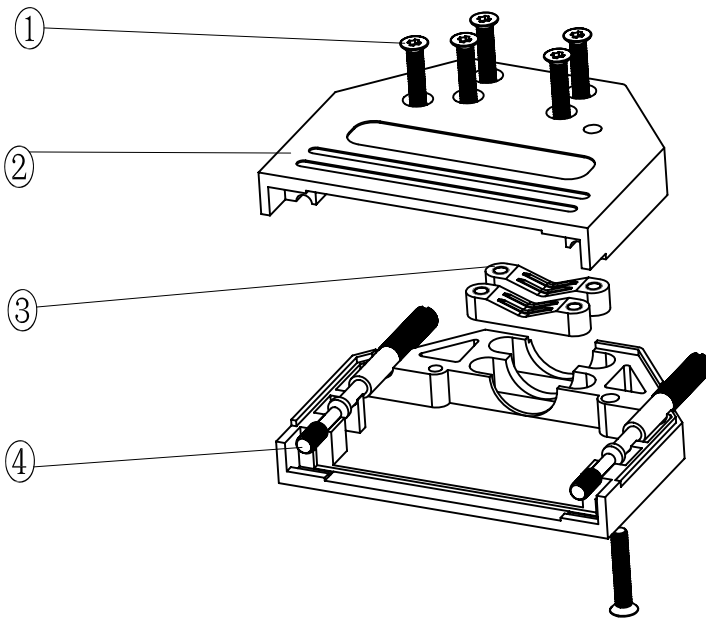

DATE: 2008-09-16	DRAWN: MRR	SCALE:	MATERIAL TYPE:
	APPROVED:		REPLACES:

MHDTZI-SERIES

DRAWING No: 20080905_9

No.	Changes end/or Note No.	Date	Intr	No	Changes end/or Note No.	Date	Intr

Part Number:	Description:	Pack:	1	6	M2.5X14	Screw
6560-0305-02	MHDTZI15-K	SINGLE	2	2	MHDTZI15-Hood	Cover
6561-0305-02	MHDTZI15	BULK	3	2	MHDTZI15-Clamp	Cable Clamp
			4	2	UNC 4-40X45	Jack screw
			Item	QTY	Part Number	Description
DATE: 2008-09-16	DRAWN: MRR	SCALE:	MATERIAL TYPE:			
	APPROVED:		REPLACES:			
	<h1>MHDTZI-SERIES</h1>				 	
			DRAWING No: 20080905_15			

No.	Changes end/or Note No.	Date	Intr	No	Changes end/or Note No.	Date	Intr

Part Number:	Description:	Pack:	1	6	M2.5X14	Screw
6560-0305-03	MHDTZI25-K	SINGLE	2	2	MHDTZI25-Hood	Cover
6561-0305-03	MHDTZI25	BULK	3	2	MHDTZI25-Clamp	Cable Clamp
			4	2	UNC 4-40X45	Jack screw
			Item	QTY	Part Number	Description

DATE: 2008-09-16	DRAWN: MRR	SCALE:	MATERIAL TYPE:
	APPROVED:		REPLACES:

MHDTZI-SERIES

DRAWING No: 20080905_25

No.	Changes end/or Note No.	Date	Intr	No	Changes end/or Note No.	Date	Intr

Part Number:	Description:	Pack:	1	6	M2.5X14	Screw
6560-0305-04	MHDTZI37-K	SINGLE	2	2	MHDTZI37-Hood	Cover
6561-0305-04	MHDTZI37	BULK	3	2	MHDTZI37-Clamp	Cable Clamp
			4	2	UNC 4-40X45	Jack screw
			Item	QTY	Part Number	Description
DATE: 2008-09-16	DRAWN: MRR	SCALE:	MATERIAL TYPE:			
	APPROVED:		REPLACES:			
	MHDTZI-SERIES					
					DRAWING No: 20080905_37	

No.	Changes end/or Note No.	Date	Intr	No	Changes end/or Note No.	Date	Intr

Part Number:	Description:	Pack:	1	6	M2.5X16	Screw
6560-0305-05	MHDTZI50-K	SINGLE	2	2	MHDTZI50-Hood	Cover
6561-0305-05	MHDTZI50	BULK	3	2	MHDTZI50-Clamp	Cable Clamp
			4	2	UNC 4-40X45	Jack screw
			Ltem	QTY	Part Number	Description
DATE: 2008-09-16	DRAWN: MRR	SCALE:	MATERIAL TYPE:			
	APPROVED:		REPLACES:			
	<h1>MHDTZI-SERIES</h1>				 	
			DRAWING No: 20080905_50			