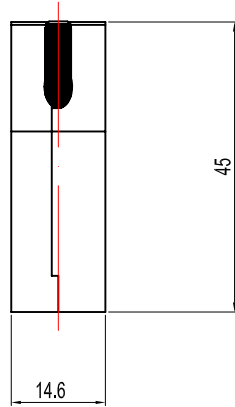

No.	Changes end/or Note No.	Date	Intr	No	Changes end/or Note No.	Date	Intr

Part Number:	Description:	Pack:	1	6	M2.5X14	Screw
6560-0305-01	MHDTZI09-K	SINGLE	2	2	MHDTZI09-Hood	Cover
6561-0305-01	MHDTZI09	BULK	3	2	MHDTZI09-Clamp	Cable Clamp
			4	2	UNC 4-40X45	Jack screw
			Item	QTY	Part Number	Description

DATE: 2008-09-16	DRAWN: MRR	SCALE:	MATERIAL TYPE:
	APPROVED:		REPLACES:

MHDTZI-SERIES

DRAWING No: 20080905_9

No.	Changes end/or Note No.	Date	Intr	No	Changes end/or Note No.	Date	Intr

Part Number:	Description:	Pack:	1	6	M2.5X14	Screw
6560-0305-02	MHDTZI15-K	SINGLE	2	2	MHDTZI15-Hood	Cover
6561-0305-02	MHDTZI15	BULK	3	2	MHDTZI15-Clamp	Cable Clamp
			4	2	UNC 4-40X45	Jack screw
			Item	QTY	Part Number	Description
DATE: 2008-09-16	DRAWN: MRR	SCALE:	MATERIAL TYPE:			
	APPROVED:		REPLACES:			
	<h1>MHDTZI-SERIES</h1>				 	
			DRAWING No: 20080905_15			

DATE: 2008-09-16	DRAWN: MRR	SCALE:	MATERIAL TYPE:
	APPROVED:		REPLACES:

MHDTZI-SERIES

DRAWING No: 20080905_25

No.	Changes end/or Note No.	Date	Intr	No	Changes end/or Note No.	Date	Intr

Part Number:	Description:	Pack:	1	6	M2.5X14	Screw
6560-0305-04	MHDTZI37-K	SINGLE	2	2	MHDTZI37-Hood	Cover
6561-0305-04	MHDTZI37	BULK	3	2	MHDTZI37-Clamp	Cable Clamp
			4	2	UNC 4-40X45	Jack screw
			Item	QTY	Part Number	Description
DATE: 2008-09-16	DRAWN: MRR	SCALE:	MATERIAL TYPE:			
	APPROVED:		REPLACES:			
	MHDTZI-SERIES					
					DRAWING No: 20080905_37	

No.	Changes end/or Note No.	Date	Intr	No	Changes end/or Note No.	Date	Intr

Part Number:	Description:	Pack:	1	6	M2.5X16	Screw
6560-0305-05	MHDTZI50-K	SINGLE	2	2	MHDTZI50-Hood	Cover
6561-0305-05	MHDTZI50	BULK	3	2	MHDTZI50-Clamp	Cable Clamp
			4	2	UNC 4-40X45	Jack screw
			Ltem	QTY	Part Number	Description
DATE: 2008-09-16	DRAWN: MRR	SCALE:	MATERIAL TYPE:			
	APPROVED:		REPLACES:			
	<h1>MHDTZI-SERIES</h1>				 	
			DRAWING No: 20080905_50			