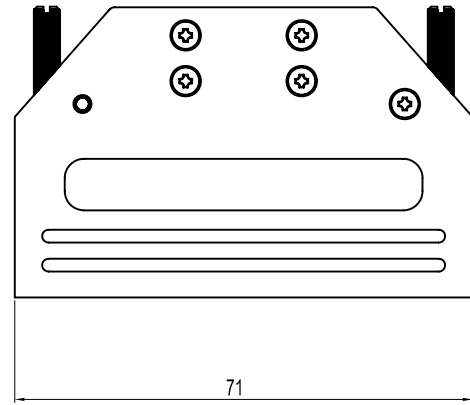

DATE: 2008-09-16	DRAWN: MRR	SCALE:	MATERIAL TYPE:
	APPROVED:		REPLACES:

MHDTZI-SERIES

DRAWING No: 20080905_25

No.	Changes end/or Note No.	Date	Intr	No	Changes end/or Note No.	Date	Intr

Part Number:	Description:	Pack:	1	6	M2.5X14	Screw
6560-0305-04	MHDTZI37-K	SINGLE	2	2	MHDTZI37-Hood	Cover
6561-0305-04	MHDTZI37	BULK	3	2	MHDTZI37-Clamp	Cable Clamp
			4	2	UNC 4-40X45	Jack screw
			Item	QTY	Part Number	Description
DATE: 2008-09-16	DRAWN: MRR	SCALE:	MATERIAL TYPE:			
	APPROVED:		REPLACES:			
	MHDTZI-SERIES					
					DRAWING No: 20080905_37	

No.	Changes end/or Note No.	Date	Intr	No	Changes end/or Note No.	Date	Intr

Part Number:	Description:	Pack:	1	6	M2.5X16	Screw
6560-0305-05	MHDTZI50-K	SINGLE	2	2	MHDTZI50-Hood	Cover
6561-0305-05	MHDTZI50	BULK	3	2	MHDTZI50-Clamp	Cable Clamp
			4	2	UNC 4-40X45	Jack screw
			Ltem	QTY	Part Number	Description
DATE: 2008-09-16	DRAWN: MRR	SCALE:	MATERIAL TYPE:			
	APPROVED:		REPLACES:			
	<h1>MHDTZI-SERIES</h1>				 	
			DRAWING No: 20080905_50			