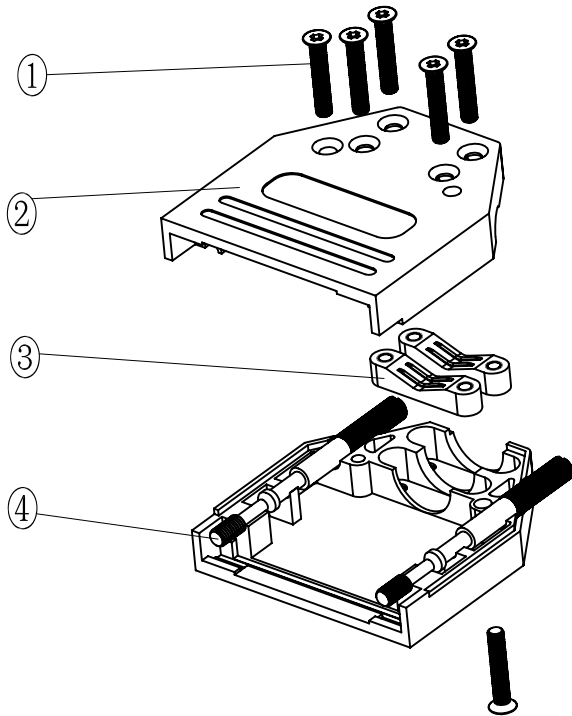

DATE: 2008-09-16	DRAWN: MRR	SCALE:	MATERIAL TYPE:
	APPROVED:		REPLACES:

MHDTZI-SERIES

DRAWING No: 20080905_9

No.	Changes end/or Note No.	Date	Intr	No	Changes end/or Note No.	Date	Intr

Part Number:	Description:	Pack:	1	6	M2.5X14	Screw
6560-0305-02	MHDTZI15-K	SINGLE	2	2	MHDTZI15-Hood	Cover
6561-0305-02	MHDTZI15	BULK	3	2	MHDTZI15-Clamp	Cable Clamp
			4	2	UNC 4-40X45	Jack screw
			Item	QTY	Part Number	Description
DATE: 2008-09-16	DRAWN: MRR	SCALE:	MATERIAL TYPE:			
	APPROVED:		REPLACES:			
	<h1>MHDTZI-SERIES</h1>				 	
			DRAWING No: 20080905_15			

No.	Changes end/or Note No.	Date	Intr	No	Changes end/or Note No.	Date	Intr

Part Number:	Description:	Pack:	1	6	M2.5X14	Screw
6560-0305-03	MHDTZI25-K	SINGLE	2	2	MHDTZI25-Hood	Cover
6561-0305-03	MHDTZI25	BULK	3	2	MHDTZI25-Clamp	Cable Clamp
			4	2	UNC 4-40X45	Jack screw
			Item	QTY	Part Number	Description

DATE: 2008-09-16	DRAWN: MRR	SCALE:	MATERIAL TYPE:
	APPROVED:		REPLACES:

MHDTZI-SERIES

DRAWING No: 20080905_25

No.	Changes end/or Note No.	Date	Intr	No	Changes end/or Note No.	Date	Intr

Part Number:	Description:	Pack:	1	6	M2.5X14	Screw
6560-0305-04	MHDTZI37-K	SINGLE	2	2	MHDTZI37-Hood	Cover
6561-0305-04	MHDTZI37	BULK	3	2	MHDTZI37-Clamp	Cable Clamp
			4	2	UNC 4-40X45	Jack screw
			Item	QTY	Part Number	Description
DATE: 2008-09-16	DRAWN: MRR	SCALE:	MATERIAL TYPE:			
	APPROVED:		REPLACES:			
	MHDTZI-SERIES					
					DRAWING No: 20080905_37	

No.	Changes end/or Note No.	Date	Intr	No	Changes end/or Note No.	Date	Intr

Part Number:	Description:	Pack:	1	6	M2.5X16	Screw
6560-0305-05	MHDTZI50-K	SINGLE	2	2	MHDTZI50-Hood	Cover
6561-0305-05	MHDTZI50	BULK	3	2	MHDTZI50-Clamp	Cable Clamp
			4	2	UNC 4-40X45	Jack screw
			Ltem	QTY	Part Number	Description
DATE: 2008-09-16	DRAWN: MRR	SCALE:	MATERIAL TYPE:			
	APPROVED:		REPLACES:			
	<h1>MHDTZI-SERIES</h1>				 	
			DRAWING No: 20080905_50			