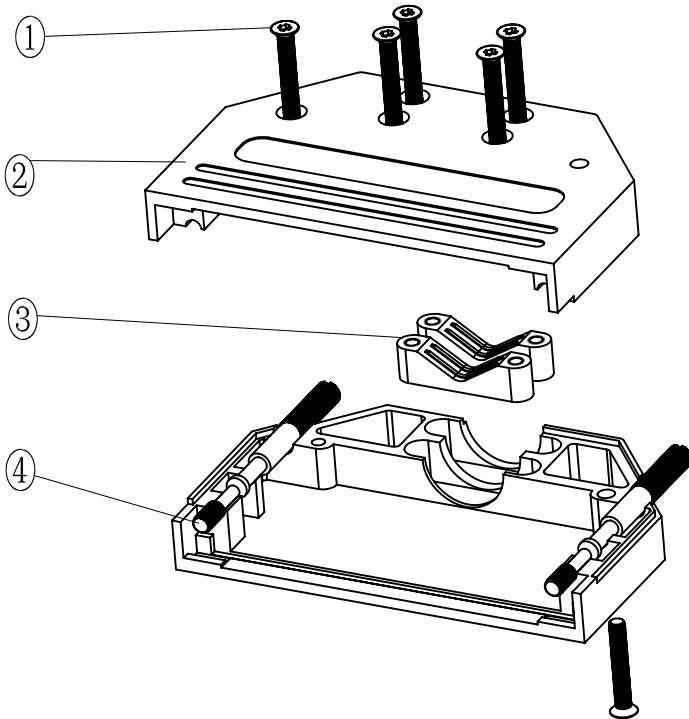

No.	Changes end/or Note No.	Date	Intr	No	Changes end/or Note No.	Date	Intr

Part Number:	Description:	Pack:	1	6	M2.5X14	Screw
6560-0305-03	MHDTZI25-K	SINGLE	2	2	MHDTZI25-Hood	Cover
6561-0305-03	MHDTZI25	BULK	3	2	MHDTZI25-Clamp	Cable Clamp
			4	2	UNC 4-40X45	Jack screw
			Item	QTY	Part Number	Description

DATE: 2008-09-16	DRAWN: MRR	SCALE:	MATERIAL TYPE:
	APPROVED:		REPLACES:

MHDTZI-SERIES

DRAWING No: 20080905_25

No.	Changes end/or Note No.	Date	Intr	No	Changes end/or Note No.	Date	Intr

Part Number:	Description:	Pack:	1	6	M2.5X14	Screw
6560-0305-04	MHDTZI37-K	SINGLE	2	2	MHDTZI37-Hood	Cover
6561-0305-04	MHDTZI37	BULK	3	2	MHDTZI37-Clamp	Cable Clamp
			4	2	UNC 4-40X45	Jack screw
			Item	QTY	Part Number	Description
DATE: 2008-09-16	DRAWN: MRR	SCALE:	MATERIAL TYPE:			
	APPROVED:		REPLACES:			
	MHDTZI-SERIES					
					DRAWING No: 20080905_37	

No.	Changes end/or Note No.	Date	Intr	No	Changes end/or Note No.	Date	Intr

Part Number:	Description:	Pack:	1	6	M2.5X16	Screw
6560-0305-05	MHDTZI50-K	SINGLE	2	2	MHDTZI50-Hood	Cover
6561-0305-05	MHDTZI50	BULK	3	2	MHDTZI50-Clamp	Cable Clamp
			4	2	UNC 4-40X45	Jack screw
			Ltem	QTY	Part Number	Description
DATE: 2008-09-16	DRAWN: MRR	SCALE:	MATERIAL TYPE:			
	APPROVED:		REPLACES:			
	<h1>MHDTZI-SERIES</h1>				 	
			DRAWING No: 20080905_50			