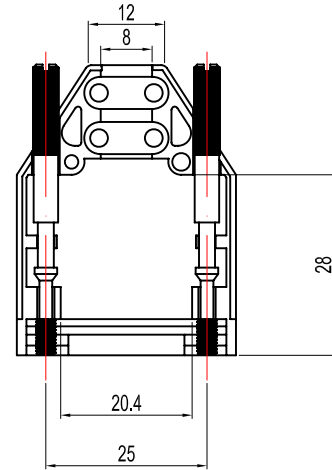

No.	Changes end/or Note No.	Date	Intr	No	Changes end/or Note No.	Date	Intr

Part Number:	Description:	Pack:	1	6	M2.5X14	Screw
6560-0305-01	MHDTZI09-K	SINGLE	2	2	MHDTZI09-Hood	Cover
6561-0305-01	MHDTZI09	BULK	3	2	MHDTZI09-Clamp	Cable Clamp
			4	2	UNC 4-40X45	Jack screw
			Item	QTY	Part Number	Description

DATE: 2008-09-16	DRAWN: MRR	SCALE:	MATERIAL TYPE:
	APPROVED:		REPLACES:

MHDTZI-SERIES

DRAWING No: 20080905_9