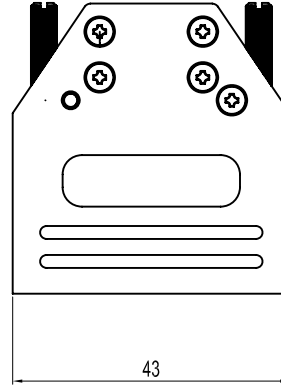

DATE: 2008-09-16	DRAWN: MRR	SCALE:	MATERIAL TYPE:
	APPROVED:		REPLACES:

MHDTZI-SERIES

DRAWING No: 20080905_9

No.	Changes end/or Note No.	Date	Intr	No	Changes end/or Note No.	Date	Intr

Part Number:	Description:	Pack:	1	6	M2.5X14	Screw
6560-0305-02	MHDTZI15-K	SINGLE	2	2	MHDTZI15-Hood	Cover
6561-0305-02	MHDTZI15	BULK	3	2	MHDTZI15-Clamp	Cable Clamp
			4	2	UNC 4-40X45	Jack screw
			Item	QTY	Part Number	Description
DATE: 2008-09-16	DRAWN: MRR	SCALE:	MATERIAL TYPE:			
	APPROVED:		REPLACES:			
	<h1>MHDTZI-SERIES</h1>				 	
			DRAWING No: 20080905_15			

No.	Changes end/or Note No.	Date	Intr	No	Changes end/or Note No.	Date	Intr

Part Number:	Description:	Pack:	1	6	M2.5X14	Screw
6560-0305-03	MHDTZI25-K	SINGLE	2	2	MHDTZI25-Hood	Cover
6561-0305-03	MHDTZI25	BULK	3	2	MHDTZI25-Clamp	Cable Clamp
			4	2	UNC 4-40X45	Jack screw
			Item	QTY	Part Number	Description

DATE: 2008-09-16	DRAWN: MRR	SCALE:	MATERIAL TYPE:
	APPROVED:		REPLACES:

MHDTZI-SERIES

DRAWING No: 20080905_25

No.	Changes end/or Note No.	Date	Intr	No	Changes end/or Note No.	Date	Intr

Part Number:	Description:	Pack:	1	6	M2.5X14	Screw
6560-0305-04	MHDTZI37-K	SINGLE	2	2	MHDTZI37-Hood	Cover
6561-0305-04	MHDTZI37	BULK	3	2	MHDTZI37-Clamp	Cable Clamp
			4	2	UNC 4-40X45	Jack screw
			Item	QTY	Part Number	Description
DATE: 2008-09-16	DRAWN: MRR	SCALE:	MATERIAL TYPE:			
	APPROVED:		REPLACES:			
	MHDTZI-SERIES					
					DRAWING No: 20080905_37	

No.	Changes end/or Note No.	Date	Intr	No	Changes end/or Note No.	Date	Intr

Part Number:	Description:	Pack:	1	6	M2.5X16	Screw
6560-0305-05	MHDTZI50-K	SINGLE	2	2	MHDTZI50-Hood	Cover
6561-0305-05	MHDTZI50	BULK	3	2	MHDTZI50-Clamp	Cable Clamp
			4	2	UNC 4-40X45	Jack screw
			Ltem	QTY	Part Number	Description
DATE: 2008-09-16	DRAWN: MRR	SCALE:	MATERIAL TYPE:			
	APPROVED:		REPLACES:			
	<h1>MHDTZI-SERIES</h1>				 	
			DRAWING No: 20080905_50			