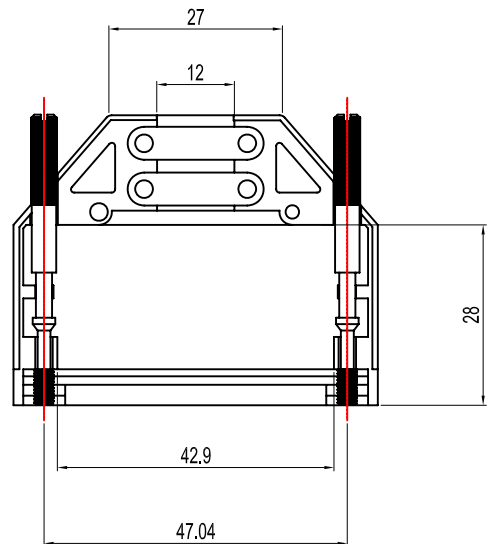

DATE: 2008-09-16	DRAWN: MRR	SCALE:	MATERIAL TYPE:
	APPROVED:		REPLACES:

MHDTZI-SERIES

DRAWING No: 20080905_9

No.	Changes end/or Note No.	Date	Intr	No	Changes end/or Note No.	Date	Intr

Part Number:	Description:	Pack:	1	6	M2.5X14	Screw
6560-0305-02	MHDTZI15-K	SINGLE	2	2	MHDTZI15-Hood	Cover
6561-0305-02	MHDTZI15	BULK	3	2	MHDTZI15-Clamp	Cable Clamp
			4	2	UNC 4-40X45	Jack screw
			Item	QTY	Part Number	Description
DATE: 2008-09-16	DRAWN: MRR	SCALE:	MATERIAL TYPE:			
	APPROVED:		REPLACES:			
	<h1>MHDTZI-SERIES</h1>				 	
			DRAWING No: 20080905_15			

No.	Changes end/or Note No.	Date	Intr	No	Changes end/or Note No.	Date	Intr

Part Number:	Description:	Pack:	1	6	M2.5X14	Screw
6560-0305-03	MHDTZI25-K	SINGLE	2	2	MHDTZI25-Hood	Cover
6561-0305-03	MHDTZI25	BULK	3	2	MHDTZI25-Clamp	Cable Clamp
			4	2	UNC 4-40X45	Jack screw
			Item	QTY	Part Number	Description

DATE: 2008-09-16	DRAWN: MRR	SCALE:	MATERIAL TYPE:
	APPROVED:		REPLACES:

MHDTZI-SERIES

DRAWING No: 20080905_25

No.	Changes end/or Note No.	Date	Intr	No	Changes end/or Note No.	Date	Intr

Part Number:	Description:	Pack:	1	6	M2.5X14	Screw
6560-0305-04	MHDTZI37-K	SINGLE	2	2	MHDTZI37-Hood	Cover
6561-0305-04	MHDTZI37	BULK	3	2	MHDTZI37-Clamp	Cable Clamp
			4	2	UNC 4-40X45	Jack screw
			Item	QTY	Part Number	Description
DATE: 2008-09-16	DRAWN: MRR	SCALE:	MATERIAL TYPE:			
	APPROVED:		REPLACES:			
	MHDTZI-SERIES					
					DRAWING No: 20080905_37	

No.	Changes end/or Note No.	Date	Intr	No	Changes end/or Note No.	Date	Intr

Part Number:	Description:	Pack:	1	6	M2.5X16	Screw
6560-0305-05	MHDTZI50-K	SINGLE	2	2	MHDTZI50-Hood	Cover
6561-0305-05	MHDTZI50	BULK	3	2	MHDTZI50-Clamp	Cable Clamp
			4	2	UNC 4-40X45	Jack screw
			Ltem	QTY	Part Number	Description
DATE: 2008-09-16	DRAWN: MRR	SCALE:	MATERIAL TYPE:			
	APPROVED:		REPLACES:			
	<h1>MHDTZI-SERIES</h1>				 	
			DRAWING No: 20080905_50			