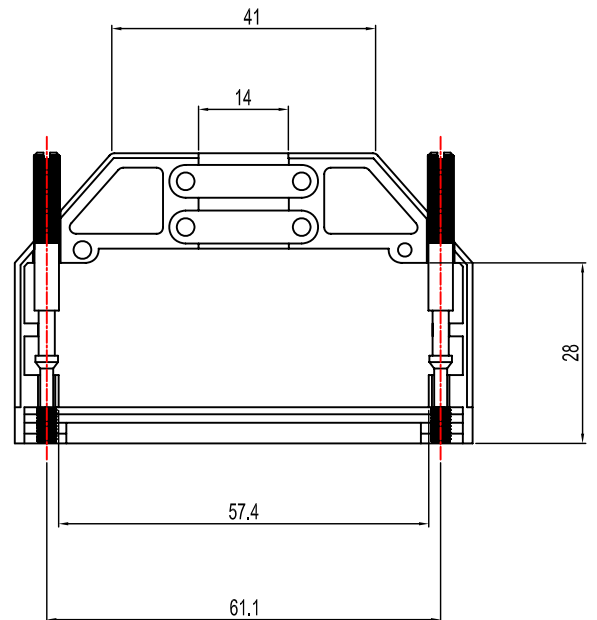

DATE: 2008-09-16	DRAWN: MRR	SCALE:	MATERIAL TYPE:
	APPROVED:		REPLACES:

MHDTZI-SERIES

DRAWING No: 20080905_25

No.	Changes end/or Note No.	Date	Intr	No	Changes end/or Note No.	Date	Intr

Part Number:	Description:	Pack:	1	6	M2.5X14	Screw
6560-0305-04	MHDTZI37-K	SINGLE	2	2	MHDTZI37-Hood	Cover
6561-0305-04	MHDTZI37	BULK	3	2	MHDTZI37-Clamp	Cable Clamp
			4	2	UNC 4-40X45	Jack screw
			Item	QTY	Part Number	Description
DATE: 2008-09-16	DRAWN: MRR	SCALE:	MATERIAL TYPE:			
	APPROVED:		REPLACES:			
	MHDTZI-SERIES					
					DRAWING No: 20080905_37	

No.	Changes end/or Note No.	Date	Intr	No	Changes end/or Note No.	Date	Intr

Part Number:	Description:	Pack:	1	6	M2.5X16	Screw
6560-0305-05	MHDTZI50-K	SINGLE	2	2	MHDTZI50-Hood	Cover
6561-0305-05	MHDTZI50	BULK	3	2	MHDTZI50-Clamp	Cable Clamp
			4	2	UNC 4-40X45	Jack screw
			Ltem	QTY	Part Number	Description
DATE: 2008-09-16	DRAWN: MRR	SCALE:	MATERIAL TYPE:			
	APPROVED:		REPLACES:			
	<h1>MHDTZI-SERIES</h1>				 	
			DRAWING No: 20080905_50			