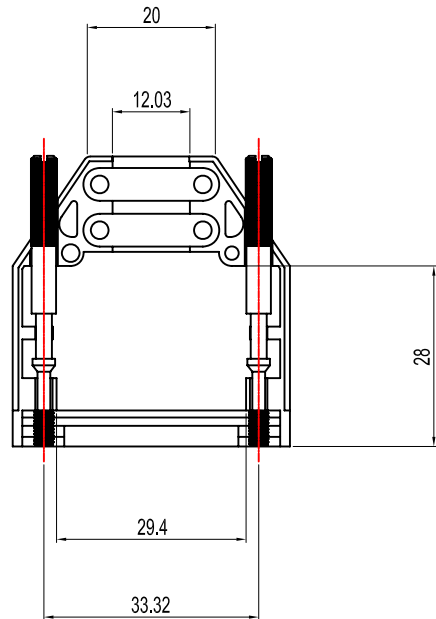

DATE: 2008-09-16	DRAWN: MRR	SCALE:	MATERIAL TYPE:
	APPROVED:		REPLACES:

MHDTZI-SERIES

DRAWING No: 20080905_9

No.	Changes end/or Note No.	Date	Intr	No	Changes end/or Note No.	Date	Intr

Part Number:	Description:	Pack:	1	6	M2.5X14	Screw
6560-0305-02	MHDTZI15-K	SINGLE	2	2	MHDTZI15-Hood	Cover
6561-0305-02	MHDTZI15	BULK	3	2	MHDTZI15-Clamp	Cable Clamp
			4	2	UNC 4-40X45	Jack screw
			Item	QTY	Part Number	Description
DATE: 2008-09-16	DRAWN: MRR	SCALE:	MATERIAL TYPE:			
	APPROVED:		REPLACES:			
	<h1>MHDTZI-SERIES</h1>				 	
			DRAWING No: 20080905_15			

No.	Changes end/or Note No.	Date	Intr	No	Changes end/or Note No.	Date	Intr

Part Number:	Description:	Pack:	1	6	M2.5X14	Screw
6560-0305-03	MHDTZI25-K	SINGLE	2	2	MHDTZI25-Hood	Cover
6561-0305-03	MHDTZI25	BULK	3	2	MHDTZI25-Clamp	Cable Clamp
			4	2	UNC 4-40X45	Jack screw
			Item	QTY	Part Number	Description

DATE: 2008-09-16	DRAWN: MRR	SCALE:	MATERIAL TYPE:
	APPROVED:		REPLACES:

MHDTZI-SERIES

DRAWING No: 20080905_25

No.	Changes end/or Note No.	Date	Intr	No	Changes end/or Note No.	Date	Intr

Part Number:	Description:	Pack:	1	6	M2.5X14	Screw
6560-0305-04	MHDTZI37-K	SINGLE	2	2	MHDTZI37-Hood	Cover
6561-0305-04	MHDTZI37	BULK	3	2	MHDTZI37-Clamp	Cable Clamp
			4	2	UNC 4-40X45	Jack screw
			Item	QTY	Part Number	Description
DATE: 2008-09-16	DRAWN: MRR	SCALE:	MATERIAL TYPE:			
	APPROVED:		REPLACES:			
	MHDTZI-SERIES					
					DRAWING No: 20080905_37	

No.	Changes end/or Note No.	Date	Intr	No	Changes end/or Note No.	Date	Intr

Part Number:	Description:	Pack:	1	6	M2.5X16	Screw
6560-0305-05	MHDTZI50-K	SINGLE	2	2	MHDTZI50-Hood	Cover
6561-0305-05	MHDTZI50	BULK	3	2	MHDTZI50-Clamp	Cable Clamp
			4	2	UNC 4-40X45	Jack screw
			Ltem	QTY	Part Number	Description
DATE: 2008-09-16	DRAWN: MRR	SCALE:	MATERIAL TYPE:			
	APPROVED:		REPLACES:			
	<h1>MHDTZI-SERIES</h1>				 	
			DRAWING No: 20080905_50			