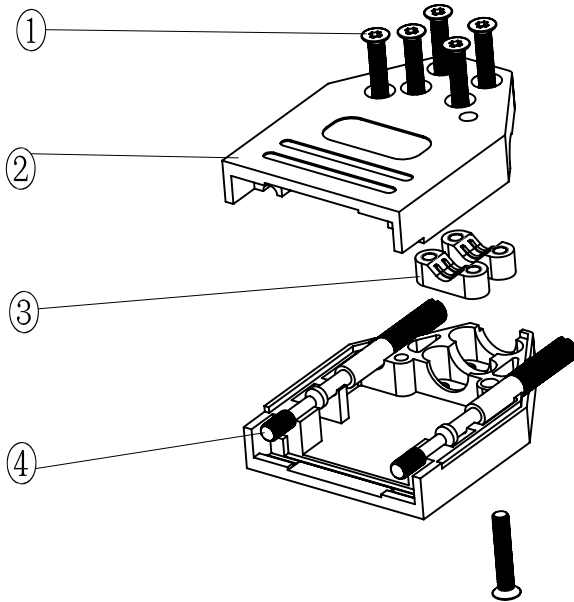

No.	Changes end/or Note No.	Date	Intr	No	Changes end/or Note No.	Date	Intr

Part Number:	Description:	Pack:	1	6	M2.5X14	Screw
6560-0305-01	MHDTZI09-K	SINGLE	2	2	MHDTZI09-Hood	Cover
6561-0305-01	MHDTZI09	BULK	3	2	MHDTZI09-Clamp	Cable Clamp
			4	2	UNC 4-40X45	Jack screw
			Item	QTY	Part Number	Description

DATE: 2008-09-16	DRAWN: MRR	SCALE:	MATERIAL TYPE:
	APPROVED:		REPLACES:

MHDTZI-SERIES

DRAWING No: 20080905_9

No.	Changes end/or Note No.	Date	Intr	No	Changes end/or Note No.	Date	Intr

Part Number:	Description:	Pack:	1	6	M2.5X14	Screw
6560-0305-02	MHDTZI15-K	SINGLE	2	2	MHDTZI15-Hood	Cover
6561-0305-02	MHDTZI15	BULK	3	2	MHDTZI15-Clamp	Cable Clamp
			4	2	UNC 4-40X45	Jack screw
			Item	QTY	Part Number	Description
DATE: 2008-09-16	DRAWN: MRR	SCALE:	MATERIAL TYPE:			
	APPROVED:		REPLACES:			
	<h1>MHDTZI-SERIES</h1>				 	
			DRAWING No: 20080905_15			

No.	Changes end/or Note No.	Date	Intr	No	Changes end/or Note No.	Date	Intr

Part Number:	Description:	Pack:	1	6	M2.5X14	Screw
6560-0305-03	MHDTZI25-K	SINGLE	2	2	MHDTZI25-Hood	Cover
6561-0305-03	MHDTZI25	BULK	3	2	MHDTZI25-Clamp	Cable Clamp
			4	2	UNC 4-40X45	Jack screw
			Item	QTY	Part Number	Description

No.	Changes end/or Note No.	Date	Intr	No	Changes end/or Note No.	Date	Intr

Part Number:	Description:	Pack:	1	6	M2.5X16	Screw
6560-0305-05	MHDTZI50-K	SINGLE	2	2	MHDTZI50-Hood	Cover
6561-0305-05	MHDTZI50	BULK	3	2	MHDTZI50-Clamp	Cable Clamp
			4	2	UNC 4-40X45	Jack screw
			Ltem	QTY	Part Number	Description
DATE: 2008-09-16	DRAWN: MRR	SCALE:	MATERIAL TYPE:			
	APPROVED:		REPLACES:			
	<h1>MHDTZI-SERIES</h1>				 	
			DRAWING No: 20080905_50			