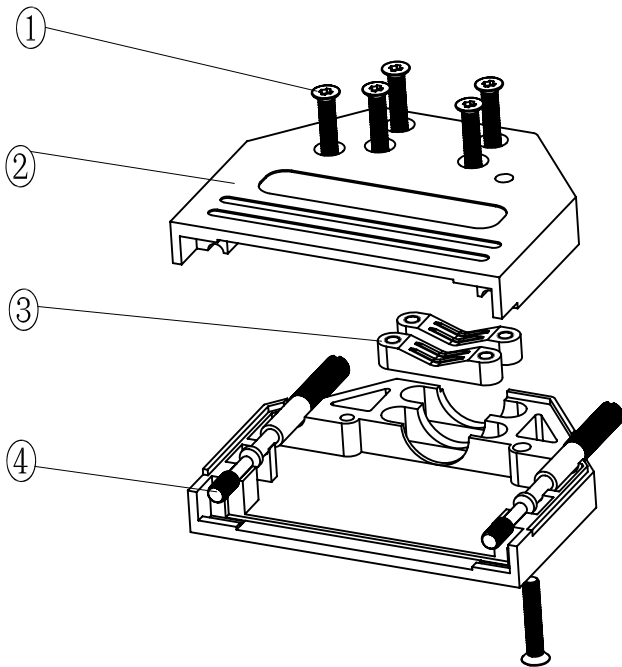

No.	Changes end/or Note No.	Date	Intr	No	Changes end/or Note No.	Date	Intr

Part Number:	Description:	Pack:	1	6	M2.5X14	Screw
6560-0305-03	MHDTZI25-K	SINGLE	2	2	MHDTZI25-Hood	Cover
6561-0305-03	MHDTZI25	BULK	3	2	MHDTZI25-Clamp	Cable Clamp
			4	2	UNC 4-40X45	Jack screw
			Item	QTY	Part Number	Description

DATE: 2008-09-16	DRAWN: MRR	SCALE:	MATERIAL TYPE:
	APPROVED:		REPLACES:

MHDTZI-SERIES

DRAWING No: 20080905_25

No.	Changes end/or Note No.	Date	Intr	No	Changes end/or Note No.	Date	Intr

Part Number:	Description:	Pack:	1	6	M2.5X14	Screw
6560-0305-04	MHDTZI37-K	SINGLE	2	2	MHDTZI37-Hood	Cover
6561-0305-04	MHDTZI37	BULK	3	2	MHDTZI37-Clamp	Cable Clamp
			4	2	UNC 4-40X45	Jack screw
			Item	QTY	Part Number	Description
DATE: 2008-09-16	DRAWN: MRR	SCALE:	MATERIAL TYPE:			
	APPROVED:		REPLACES:			
	MHDTZI-SERIES					
					DRAWING No: 20080905_37	

No.	Changes end/or Note No.	Date	Intr	No	Changes end/or Note No.	Date	Intr

Part Number:	Description:	Pack:	1	6	M2.5X16	Screw
6560-0305-05	MHDTZI50-K	SINGLE	2	2	MHDTZI50-Hood	Cover
6561-0305-05	MHDTZI50	BULK	3	2	MHDTZI50-Clamp	Cable Clamp
			4	2	UNC 4-40X45	Jack screw
			Ltem	QTY	Part Number	Description
DATE: 2008-09-16	DRAWN: MRR	SCALE:	MATERIAL TYPE:			
	APPROVED:		REPLACES:			
	<h1>MHDTZI-SERIES</h1>				 	
			DRAWING No: 20080905_50			