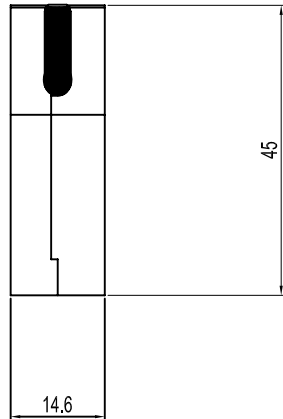

DATE: 2008-09-16	DRAWN: MRR	SCALE:	MATERIAL TYPE:
	APPROVED:		REPLACES:

MHDTZI-SERIES

DRAWING No: 20080905_9

No.	Changes end/or Note No.	Date	Intr	No	Changes end/or Note No.	Date	Intr

Part Number:	Description:	Pack:	1	6	M2.5X14	Screw
6560-0305-02	MHDTZI15-K	SINGLE	2	2	MHDTZI15-Hood	Cover
6561-0305-02	MHDTZI15	BULK	3	2	MHDTZI15-Clamp	Cable Clamp
			4	2	UNC 4-40X45	Jack screw
			Item	QTY	Part Number	Description
DATE: 2008-09-16	DRAWN: MRR	SCALE:	MATERIAL TYPE:			
	APPROVED:		REPLACES:			
	<h1>MHDTZI-SERIES</h1>				 	
			DRAWING No: 20080905_15			

No.	Changes end/or Note No.	Date	Intr	No	Changes end/or Note No.	Date	Intr

Part Number:	Description:	Pack:	1	6	M2.5X14	Screw
6560-0305-03	MHDTZI25-K	SINGLE	2	2	MHDTZI25-Hood	Cover
6561-0305-03	MHDTZI25	BULK	3	2	MHDTZI25-Clamp	Cable Clamp
			4	2	UNC 4-40X45	Jack screw
			Item	QTY	Part Number	Description

DATE: 2008-09-16	DRAWN: MRR	SCALE:	MATERIAL TYPE:
	APPROVED:		REPLACES:

MHDTZI-SERIES

DRAWING No: 20080905_25

No.	Changes end/or Note No.	Date	Intr	No	Changes end/or Note No.	Date	Intr

Part Number:	Description:	Pack:	1	6	M2.5X14	Screw
6560-0305-04	MHDTZI37-K	SINGLE	2	2	MHDTZI37-Hood	Cover
6561-0305-04	MHDTZI37	BULK	3	2	MHDTZI37-Clamp	Cable Clamp
			4	2	UNC 4-40X45	Jack screw
			Item	QTY	Part Number	Description
DATE: 2008-09-16	DRAWN: MRR	SCALE:	MATERIAL TYPE:			
	APPROVED:		REPLACES:			
	MHDTZI-SERIES					
					DRAWING No: 20080905_37	

No.	Changes end/or Note No.	Date	Intr	No	Changes end/or Note No.	Date	Intr

Part Number:	Description:	Pack:	1	6	M2.5X16	Screw
6560-0305-05	MHDTZI50-K	SINGLE	2	2	MHDTZI50-Hood	Cover
6561-0305-05	MHDTZI50	BULK	3	2	MHDTZI50-Clamp	Cable Clamp
			4	2	UNC 4-40X45	Jack screw
			Ltem	QTY	Part Number	Description
DATE: 2008-09-16	DRAWN: MRR	SCALE:	MATERIAL TYPE:			
	APPROVED:		REPLACES:			
	<h1>MHDTZI-SERIES</h1>				 	
			DRAWING No: 20080905_50			