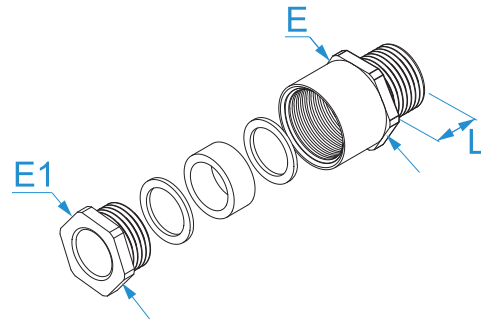

**Product family:** Brass cable glands - Gas thread  
**Item code:** 2450, 2451, 2452, 2453, 2454, 2455, 2456, 2457, 2458, 2459, 24592, 24593  
**Description:** BRASS CABLE GLANDS · GAS THREAD · IP54 · STANDARD

**Image**

**Technical drawing**

**Specifications**

**MATERIAL:** nickel-plated brass  
**OPERATING TEMPERATURE:** from -20 °C to +70 °C  
**INNER GASKET:** NBR (nitrile rubber), 70 Shore A  
**ASSEMBLY:** tighten on a flat and smooth surface

Code	Gas thread (ISO228/1) (°)	Ø cable (mm)	L (mm)	E wrench (nut)	E1 wrench (locknut)	
2450	G 1/4"	4 - 6	5	14	13	100/100
2451	G 3/8"	8 - 10	6	17	15	100/100
2452	G 1/2"	10 - 12	7	22	20	100/100
2453	G 5/8"	12 - 14	7,5	24	22	100/100
2454	G 3/4"	17 - 19	8,5	30	28	100/100
2455	G 1"	19 - 22	9	35	33	50/50
2456	G 1 1/8"	26 - 28	10,5	40	37	50/50
2457	G 1" 1/4"	26 - 30	10,2	45	42	25/25
2458	G 1" 1/2"	33 - 35	12	50	47	20/20
2459	G 2"	43 - 45	12	64	60	20/20
24592	G 2 1/2"	55 - 57	12	80	80	3/3
24593	G 3"	67 - 69	20	95	95	3/3