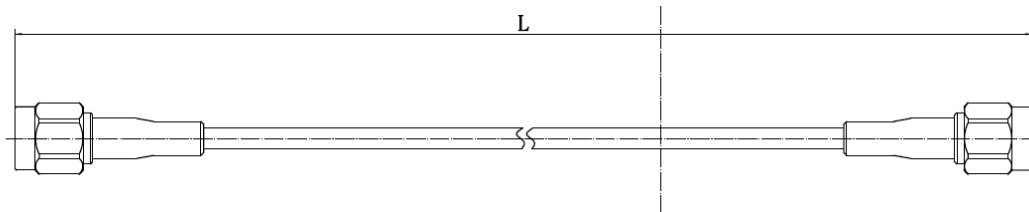

## BU-4150029-@

(Cable Assembly Coaxial SMA to SMA Male to Male RG-316)

Mueller Electric Company  
2850 Gilchrist Rd. Bld 5A  
Akron, OH 44305

[www.muellerelectric.com](http://www.muellerelectric.com)

Toll Free: 800.955.2629  
Phone: 330.780.2525  
Fax: 330.780.2524

## Electrical Ratings

Electrical ratings of a cable assembly are determined by the limiting connector type and cable size.

Connector	Cable	Connector Impedance (Ohms)	Frequency (GHz)	VSWR	Working Voltage (At Sea Level)
SMA	RG-316	50	0-3	1.3 MAX	335V

## Product Attributes

Gender	Male to Male
Style	SMA to SMA
1st Connector	Gold Plated SMA Male Plug
2nd Connector	Gold Plated SMA Male Plug
Features	Shielded
Operating Temperature	-65°C (-85°F) to 150°C (302°F)
BU-4150029006	6" (152.40 mm)
BU-4150029012	12" (304.8 mm)
BU-4150029024	24" (609.6 mm)
BU-4150029036	36" (914.4 mm)
BU-4150029048	48" (1219.2 mm)
RoHS 3 Compliant	