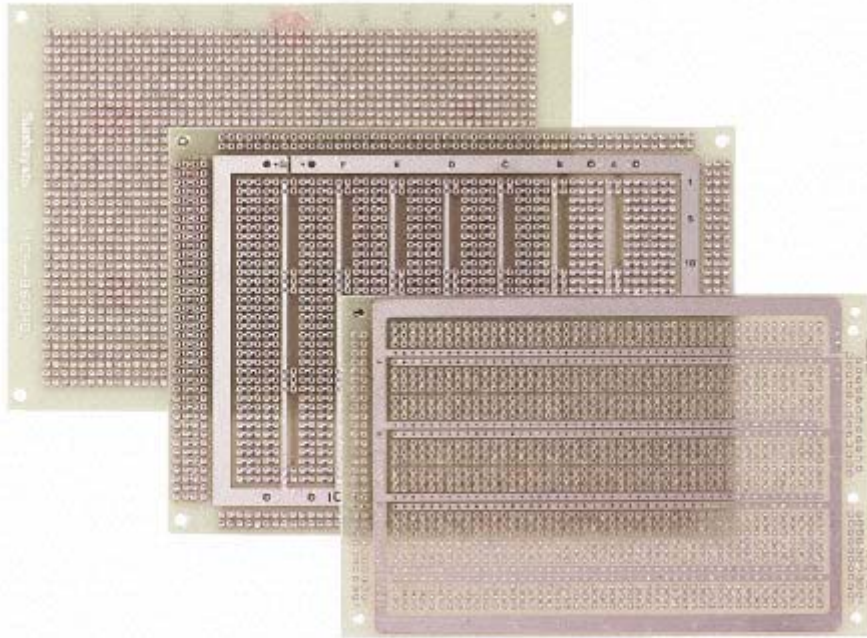

# CPU-131

## Specifications

Base Material	Epoxy Glass Fabric Laminate
Dimensions	150 x 96 x 1.6mm
FR Material Grade	FR4
Length	150mm
Thickness	1.6mm
Type	Universal Board
Width	96mm