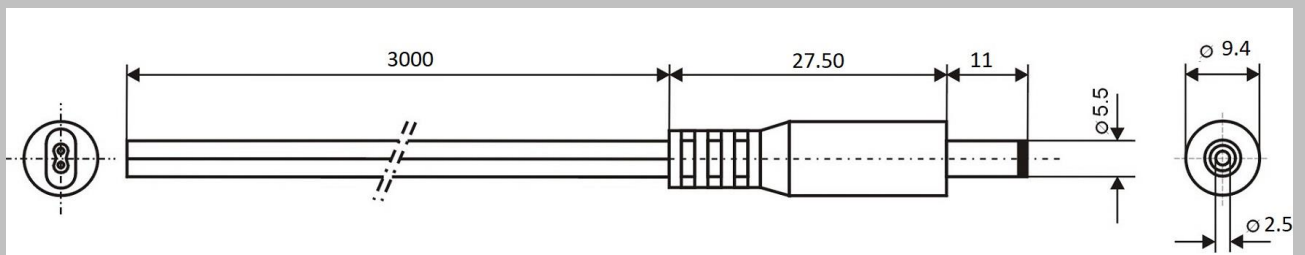

Specification:

Model	DC.CAB.8600.0300
DC Plug	5.5/2.5 mm
Recommended voltage	0 - 48V
Max Current	5 A
Dielectric Strength	500 VDC
Operating temperature	-25°C to +70°C
Cord Length	3000 mm
Cable Diameter	2,00 x 4,10 mm
Wire Diameter	2x0,5mm ²
ROHS	+