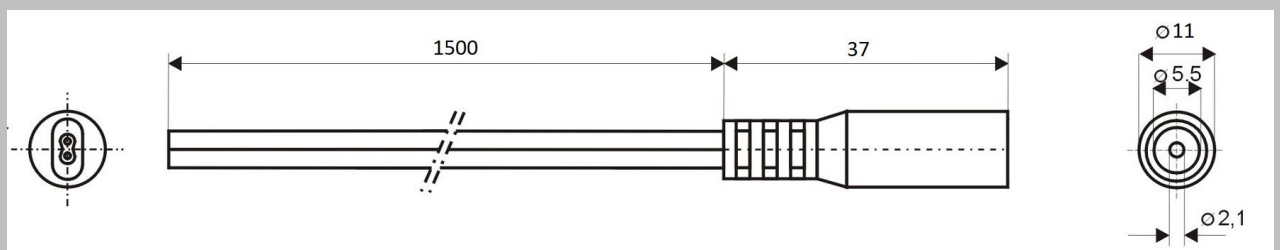

Made in Poland