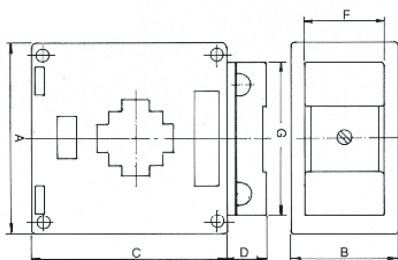

CURRENT COILS(C.T) 比流器

ABS plastic case, to tally enclosed, built in cover, and several ampere outputs at secondary side.

- Iron plate for fixing metal housing - 2 pieces -1.
- Iron bar and screw for fixing copper bus - 3 pieces.
- White or unicolor paper board box for packing

ITEM NO.	A	B	C	D	E	F
MFO-30CT	75	43	82	17	60	31
MFO-40CT	75	43	82	17	60	31
MFO-60CT	101	45	110	17	60	31
MFO-100CT	145	45	139	17	60	31

ITEM NO.	RATED CURRENT(A) PRIMARY/ SECONDARY	WINDOW DIMENSION	PCOAD (VA)	ACCURACY CLASS	RATED VOLTAGE
MFO-30CT	30/5A-500/5A	30X10mm	2.5	1.0	600V
MFO-40CT	30/5A-500/5A	40X10mm	5	1.0	600V
MFO-60CT	400/5A-800/5A	60X20mm	10	1.0	600V
MFO-100CT	800/5A-3000/5A	100X10mm	15	1.0	600V

CAM SWITCHES 切换开关

ON/OFF CAM SWITCH WITH 90°

A-01

A-02

ON/OFF CAM SWITCH

A-03

A-04

VOLTMETER SWITCHES