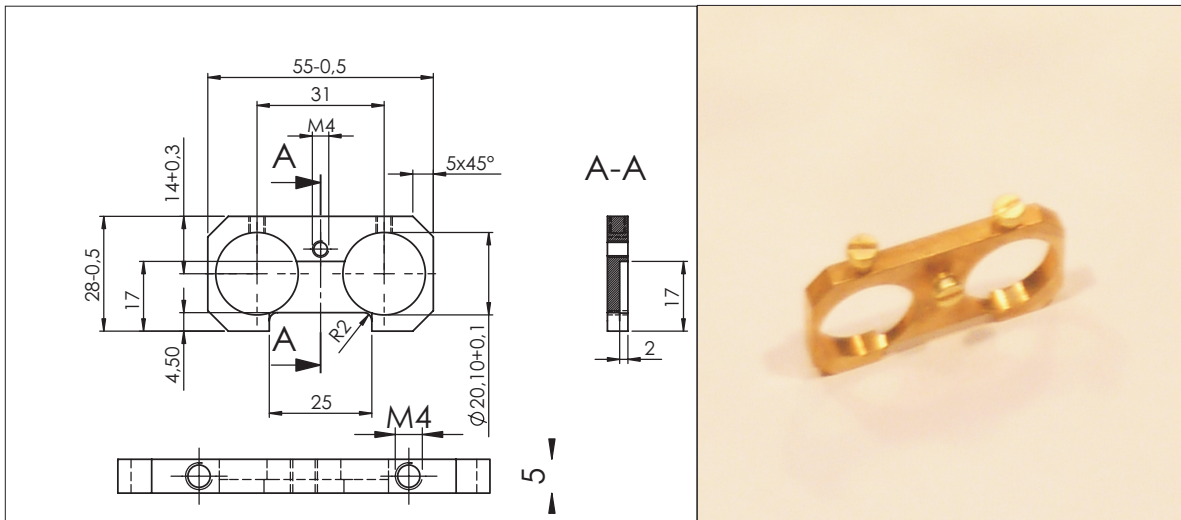

## Earthing Clamp EC308

**Code:** EC308

Suitable for use with COMBI 308 boxes for SWA cable with BW/CW cable glands.

Clamp secures to gland with screw.

The EC 308 is a double unit to accommodate two cable entries