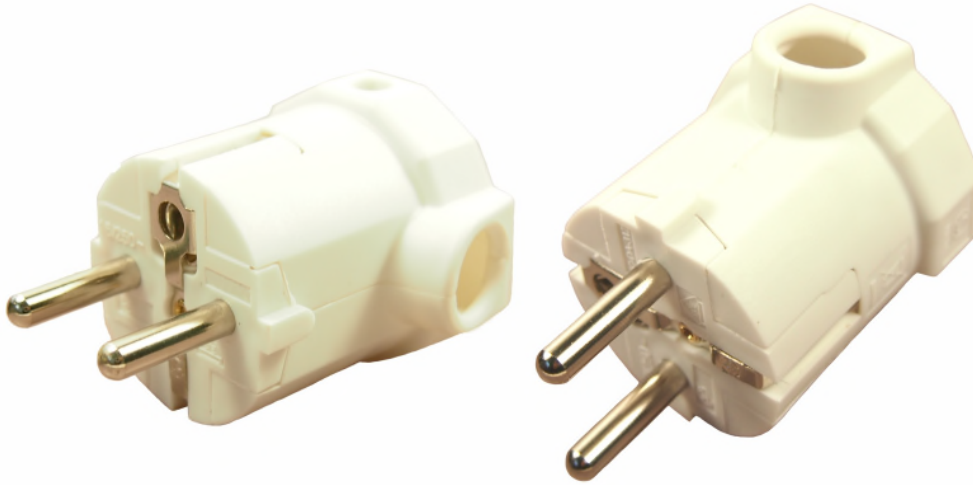

CLIFF

REWIREABLE 90° SCHUKO PLUG

Part No:

FCR72040 - 90° Schuko plug CEE 7/7, White, 2 pole with earth contact.