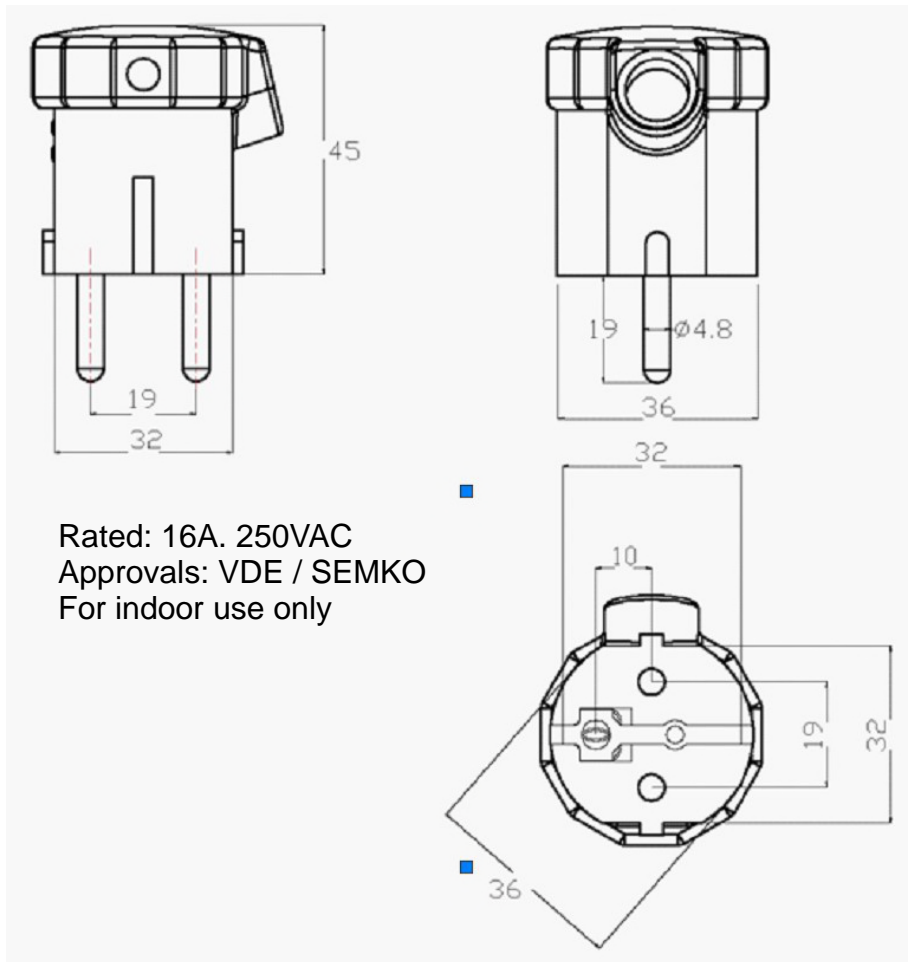

CLIFF

REWIREABLE 90° SCHUKO PLUG

Part No:

FCR72040 - 90° Schuko plug CEE 7/7, White, 2 pole with earth contact.